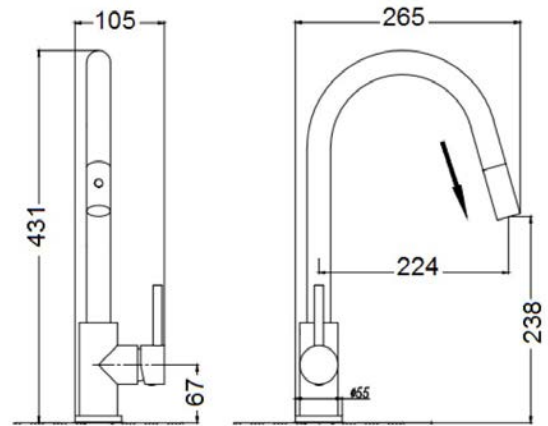

Product Code: 59505

Pull out Kitchen Mixer

Specifications

Recommended Use	Domestic, hotel and commercial
Finish	Chrome
Colour Availability	Chrome, Matte Black, Brushed Nickel, Brushed Gold, Brush Gunmetal, Brush Rose Gold
Material	Brass
Cartridge	35mm Wanhai Ceramic Cartridge
Recommended Pressure Range	200 500 kPa
Max Continuous Working Pressure	1000 kPa
Max Continuous Working Temp.	65 C