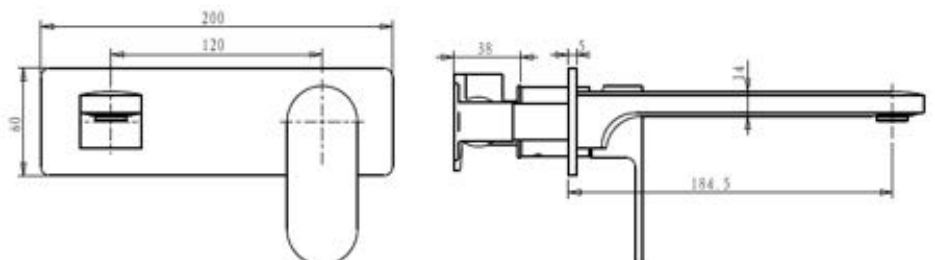

Wall Mounted Basin/Bath Mixer

Specifications

Recommended Use	Domestic, hotel and commercial
Colour Availability	Chrome, Matte Black, Brushed Nickel, Brushed Gold, Brushed Gunmetal, Brushed Rose Gold
Material	Brass
Cartridge	35mm Wanhai Ceramic Cartridge
Recommended Pressure Range	200 500 kPa
Max Continuous Working Pressure	1000 kPa
Max Continuous Working Temp.	65 C