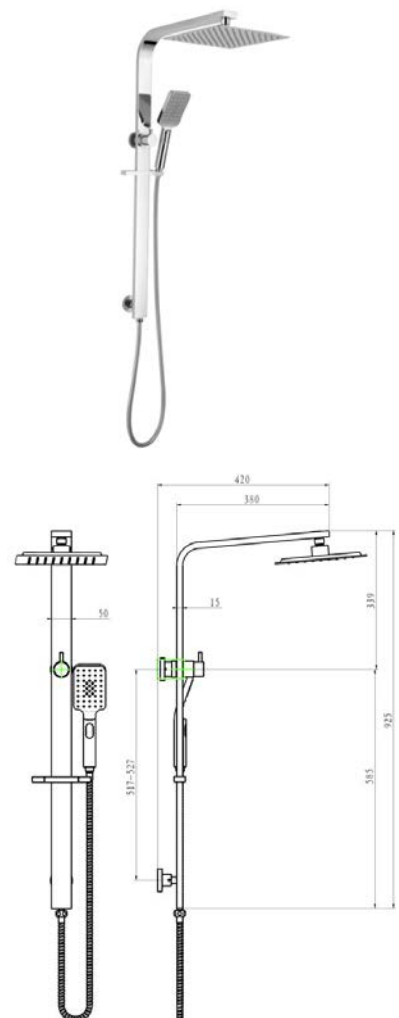

Square Twin Shower

Specifications

Recommended Use	Domestic, hotel and commercial
Colour	Chrome
Colour Availability	Chrome, Matte Black, Brushed Nickel, Brushed Gold, Brushed Gunmetal, Brushed Rose Gold
Shower Head Material	304 SS
Shower Head Size	250*250mm
Inlet Position	Top Inlet
Recommended Pressure Range	200 500 kPa
Max Continuous Working Pressure	1000 kPa
Max Continuous Working Temp.	65 C