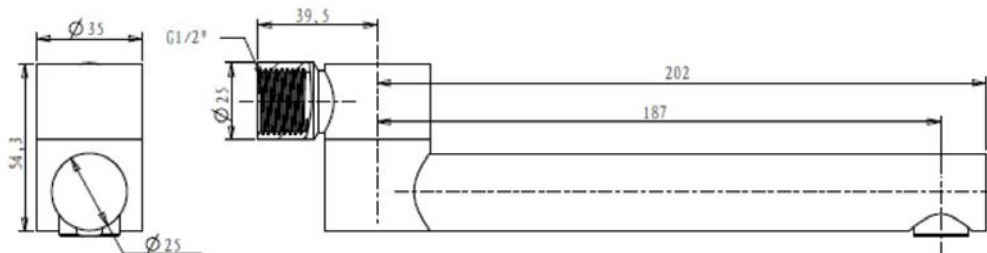

Product Code: 100213BK

Round Wall Mounted Spout

Specifications

Recommended Use	Domestic, hotel and commercial
Finish	Matte Black
Colour Availability	Chrome, Matte Black, Brushed Nickel, Brushed Gold, Brush Gunmetal, Brush Rose Gold
Material	Brass
Recommended Pressure Range	200 500 kPa
Max Continuous Working Pressure	1000 kPa
Max Continuous Working Temp.	65 C