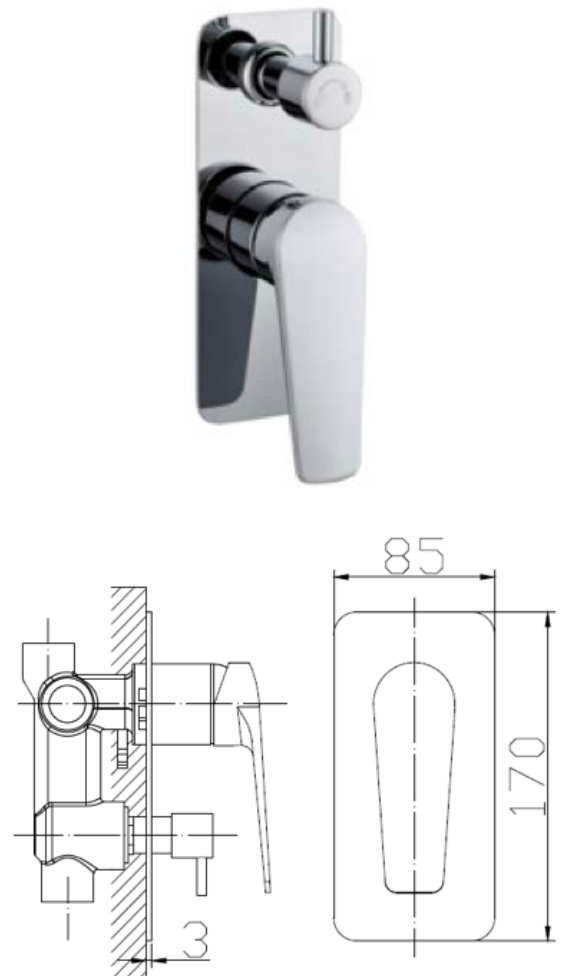

Roma Shower Mixer With Divertor

Specifications

Recommended Use	Domestic, hotel and commercial
Colour Availability	Chrome, Matte Black, Brushed Nickel, Brushed Gold, Brush Gunmetal, Brush Rose Gold
Material	Brass
Cartridge	35mm Wan Hai Ceramic Cartridge
Recommended Pressure Range	200 500 kPa
Max Continuous Working Pressure	1000 kPa
Max Continuous Working Temp.	65 C