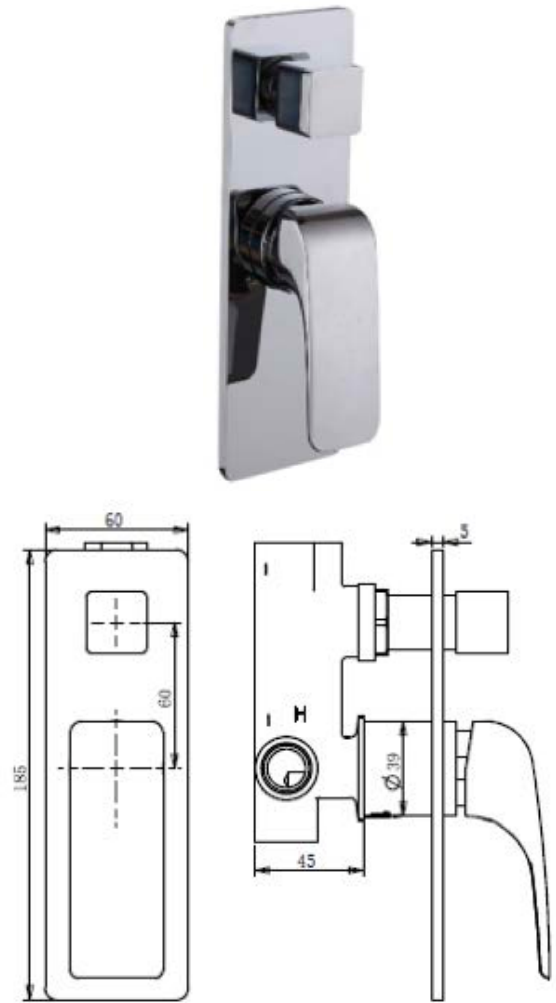

Product Code: 101706

Prince Shower Mixer With Divertor

Specifications

Recommended Use	Domestic, hotel and commercial
Colour Availability	Chrome, Matte Black, Brushed Nickel, Brushed Gold, Brushed Gunmetal, Brushed Rose Gold
Material	Brass
Cartridge	35mm KCG Ceramic Cartridge
Recommended Pressure Range	200 500 kPa
Max Continuous Working Pressure	1000 kPa
Max Continuous Working Temp.	65 C