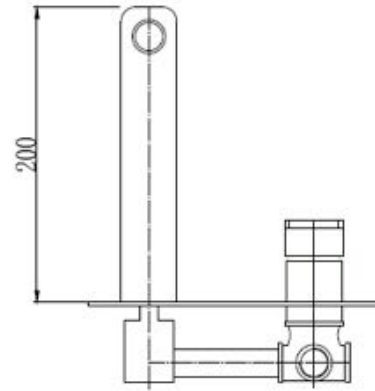

Product Code: HD4293

Wall Mounted Basin/Bath Mixer

Specifications

Recommended Use	Domestic, hotel and commercial
Colour Availability	Chrome, Matte Black, Brushed Nickel, Brushed Gold, Brushed Rose Gold, Brushed Gunmetal
Material	Brass
Cartridge	35mm Wan Hai Ceramic Cartridge
Recommended Pressure Range	200 500 kPa
Max Continuous Working Pressure	1000 kPa
Max Continuous Working Temp.	65 C