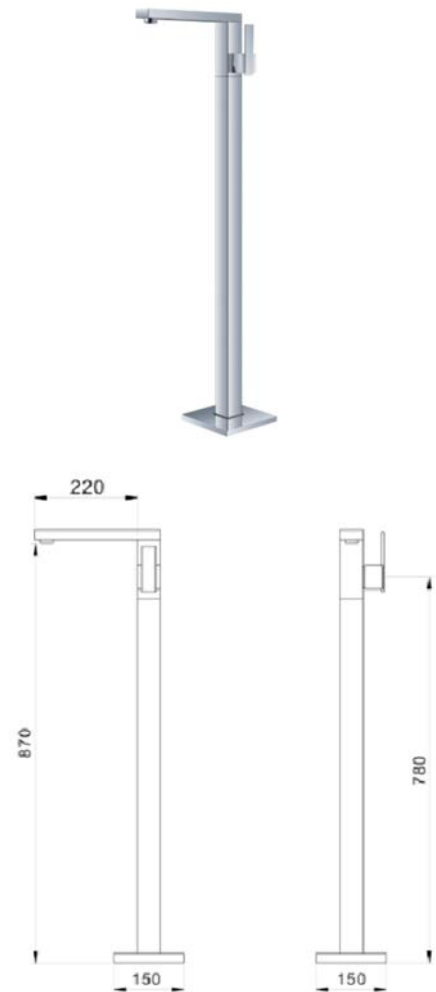

Product Code: 100107

Free Standing Bath Mixer

Specifications

Recommended Use	Domestic, hotel and commercial
Colour Availability	Chrome, Matte Black, Brushed Nickel, Brushed Gold, Brushed Gunmetal, Brushed Rose Gold
Material	Brass
Cartridge	35mm Wanhai Ceramic Cartridge
Recommended Pressure Range	200 500 kPa
Max Continuous Working Pressure	1000 kPa
Max Continuous Working Temp.	65 C