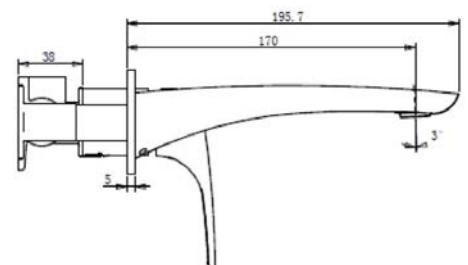

Wall Mounted Basin/Bath Mixer

Specifications

Recommended Use	Domestic, hotel and commercial
Colour Availability	Chrome, Matte Black, Brushed Nickel, Brushed Gold, Brushed Gunmetal, Brushed Rose Gold
Material	Brass
Cartridge	35mm KCG Ceramic Cartridge
Recommended Pressure Range	200 500 kPa
Max Continuous Working Pressure	1000 kPa
Max Continuous Working Temp.	65 C