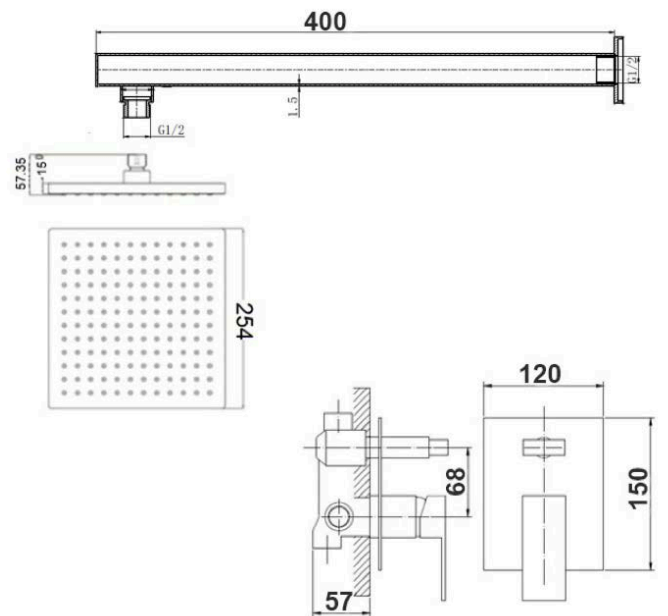

Product Code: Shower Set 1

Shower Set

Specifications

Recommended Use	Domestic, hotel and commercial
Colour	Chrome
Colour Availability	Chrome, Matte Black
Shower Head Material	ABS
Shower Head Size	250*250mm
Hand Shower Function	1 Function
Recommended Pressure Range	200 500 kPa
Max Continuous Working Pressure	1000 kPa
Max Continuous Working Temp.	65 C