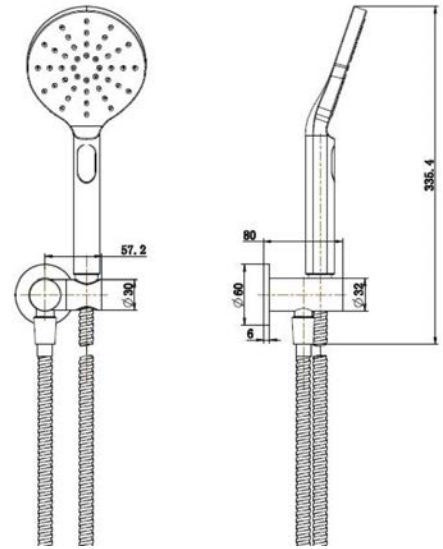

Product Code: 201008FBK

Hand Shower Set

Specifications

Recommended Use	Domestic, hotel and commercial
Colour	Matte Black
Colour Availability	Chrome, Matte Black, Brushed Nickel, Brushed Gold, Brushed Gunmetal
Spray function	Three Functions
Hand Shower Material	ABS
Recommended Pressure Range	200 500 kPa
Max Continuous Working Temp.	65 C