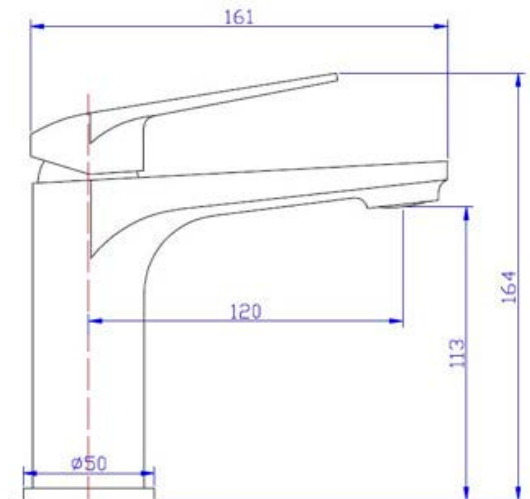

Product Code: HD7020

Roma Short Basin Mixer

Specifications

Recommended Use	Domestic, hotel and commercial
Colour Availability	Chrome, Matte Black, Brushed Nickel, Brushed Gold, Brush Gunmetal, Brush Rose Gold
Material	Brass
Cartridge	35mm Wan Hai Ceramic Cartridge
Recommended Pressure Range	200 500 kPa
Max Continuous Working Pressure	1000 kPa
Max Continuous Working Temp.	65 C