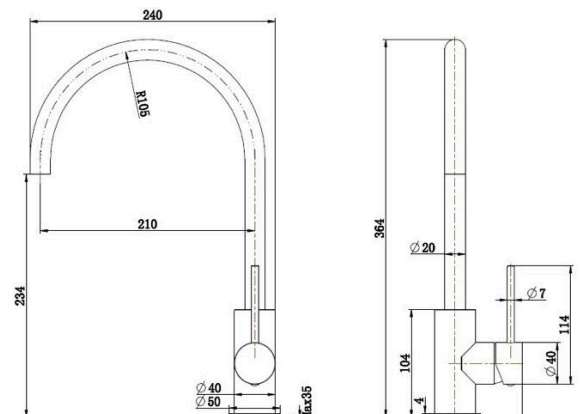

Round Kitchen Mixer

Specifications

Recommended Use	Domestic, hotel and commercial
Finish	Brush Gold
Colour Availability	Chrome, Matte Black, Brushed Nickel, Brushed Gold, Brush Gunmetal, Brush Rose Gold
Material	304 SS
Cartridge	35mm Citec Ceramic Cartridge
Recommended Pressure Range	200 500 kPa
Max Continuous Working Pressure	1000 kPa
Max Continuous Working Temp.	65 C