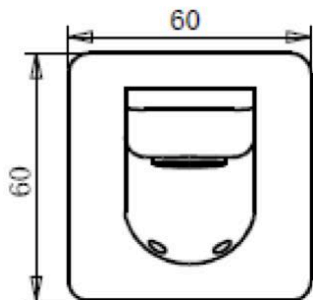

Product Code: 101713

Prince Wall Mounted Spout

Specifications

Recommended Use	Domestic, hotel and commercial
Colour Availability	Chrome, Matte Black, Brushed Nickel, Brushed Gold, Brushed Gunmetal, Brushed Rose Gold
Material	Brass
Recommended Pressure Range	200 500 kPa
Max Continuous Working Pressure	1000 kPa
Max Continuous Working Temp.	65 C

AS/NZS 3718
WM-040208