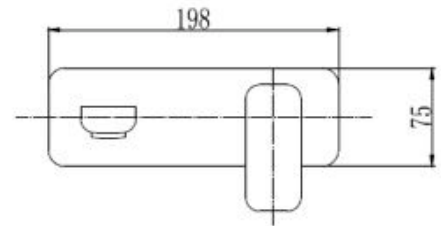

Product Code: HD4293

Wall Mounted Basin/Bath Mixer

Specifications

Recommended Use	Domestic, hotel and commercial
Colour Availability	Chrome, Matte Black, Brushed Nickel, Brushed Gold, Brushed Rose Gold, Brushed Gunmetal
Material	Brass
Cartridge	35mm Wan Hai Ceramic Cartridge
Recommended Pressure Range	200 500 kPa
Max Continuous Working Pressure	1000 kPa
Max Continuous Working Temp.	65 C