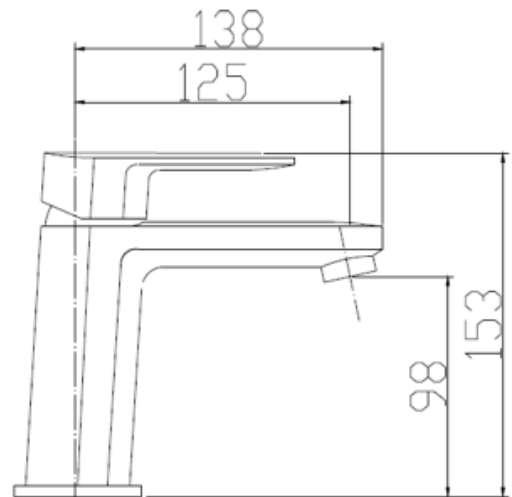

Product Code: HD4280

Messina Short Basin Mixer

Specifications

Recommended Use	Domestic, hotel and commercial
Colour Availability	Chrome, Matte Black, Brushed Nickel, Brushed Gold, Brush Gunmetal, Brush Rose Gold
Material	Brass
Cartridge	35mm Wanhai Ceramic Cartridge
Recommended Pressure Range	200 500 kPa
Max Continuous Working Pressure	1000 kPa
Max Continuous Working Temp.	65 C