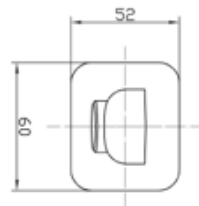

Product Code: SP32

Perma Wall Mounted Spout

Specifications

Recommended Use	Domestic, hotel and commercial
Colour Availability	Chrome, Matte Black, Brushed Nickel, Brushed Gold, Brush Gunmetal, Brushed Rose Gold
Material	Brass
Recommended Pressure Range	200 500 kPa
Max Continuous Working Pressure	1000 kPa
Max Continuous Working Temp.	65 C