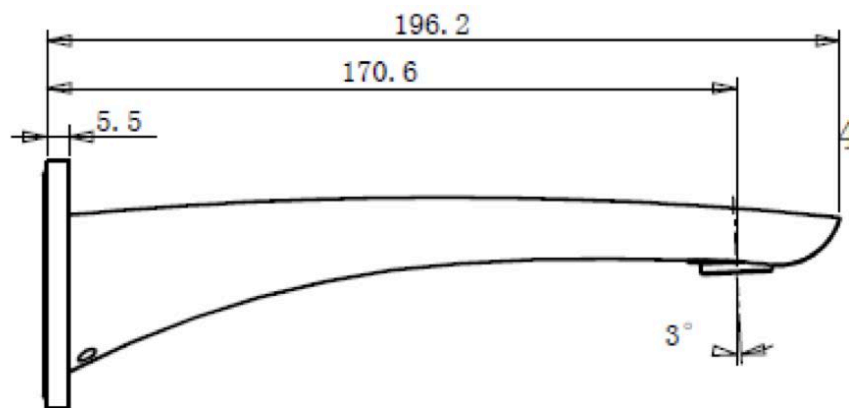

Product Code: 101713

Prince Wall Mounted Spout

Specifications

Recommended Use	Domestic, hotel and commercial
Colour Availability	Chrome, Matte Black, Brushed Nickel, Brushed Gold, Brushed Gunmetal, Brushed Rose Gold
Material	Brass
Recommended Pressure Range	200 500 kPa
Max Continuous Working Pressure	1000 kPa
Max Continuous Working Temp.	65 C

AS/NZS 3718
WM-040208