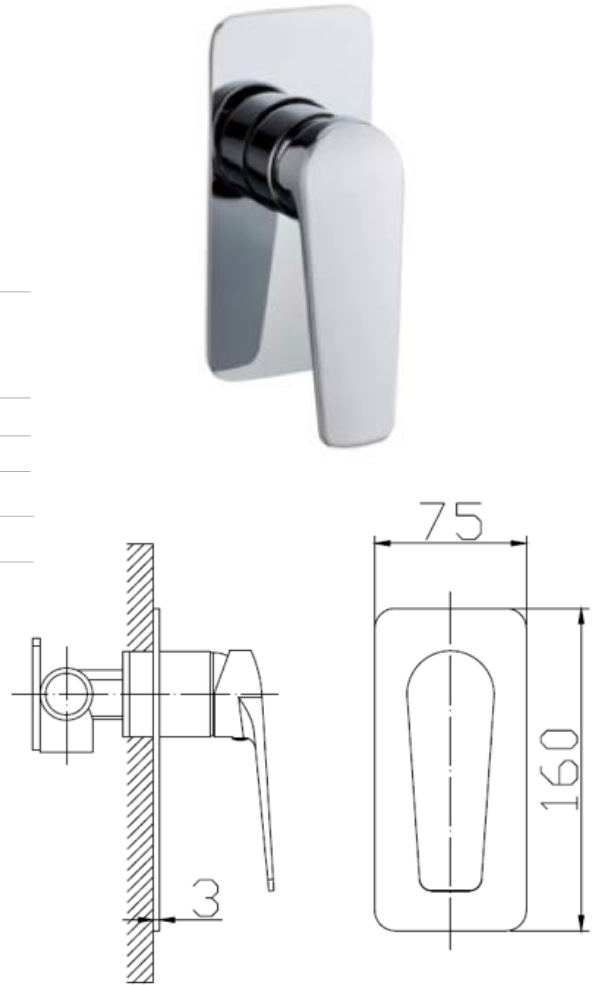

Product Code: HD7023

Roma Shower Mixer

Specifications

Recommended Use	Domestic, hotel and commercial
Colour Availability	Chrome, Matte Black, Brushed Nickel, Brushed Gold, Brush Gunmetal, Brush Rose Gold
Material	Brass
Cartridge	35mm Wan Hai Ceramic Cartridge
Recommended Pressure Range	200 500 kPa
Max Continuous Working Pressure	1000 kPa
Max Continuous Working Temp.	65 C