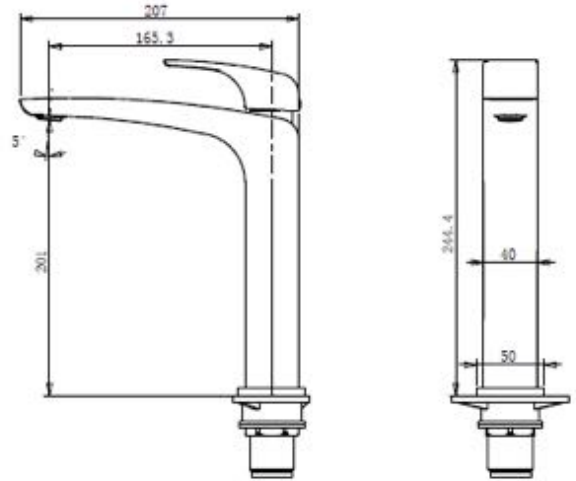

Product Code: 101703

Prince Kitchen Mixer

Specifications

Recommended Use	Domestic, hotel and commercial
Colour Availability	Chrome, Matte Black, Brushed Nickel, Brushed Gold, Brushed Gunmetal, Brushed Rose Gold
Material	Brass
Cartridge	25mm KCG Ceramic Cartridge
Recommended Pressure Range	200 500 kPa
Max Continuous Working Pressure	1000 kPa
Max Continuous Working Temp.	65 C