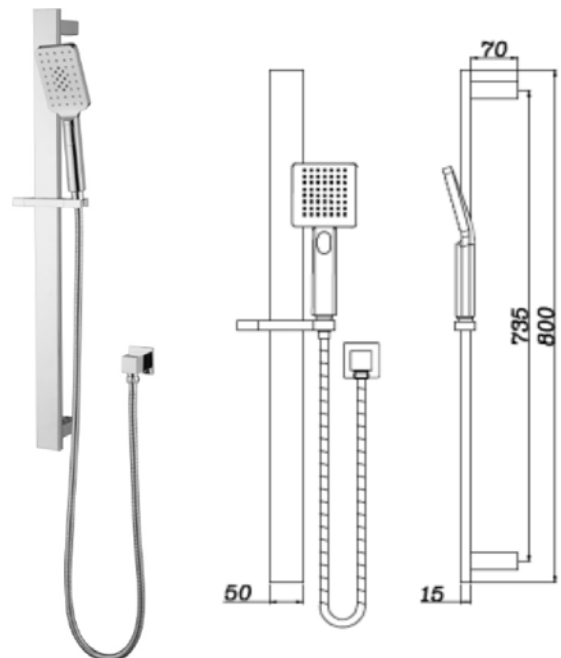

Shower On Rail

Specifications

Recommended Use	Domestic, hotel and commercial
Colour	Chrome
Colour Availability	Chrome, Matte Black, Brushed Nickel, Brushed Gold, Brushed Gunmetal
Spray function	Three Functions
Shower Bar Material	Brass
Recommended Pressure Range	200 500 kPa
Max Continuous Working Temp.	65 C