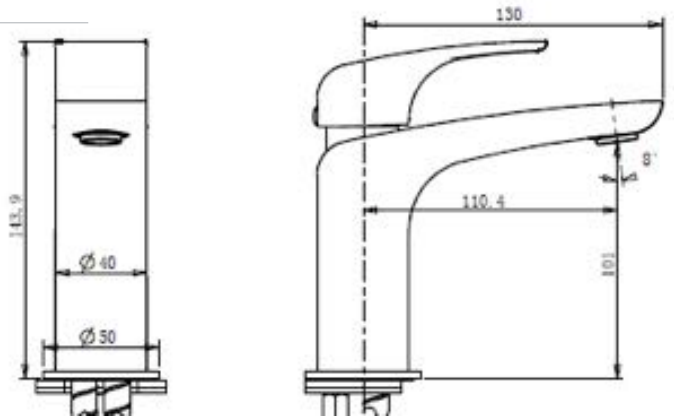

Product Code: 101701

Prince Short Basin Mixer

Specifications

Recommended Use	Domestic, hotel and commercial
Colour Availability	Chrome, Matte Black, Brushed Nickel, Brushed Gold, Brushed Gunmetal, Brushed Rose Gold
Material	Brass
Cartridge	25mm KCG Ceramic Cartridge
Recommended Pressure Range	200 500 kPa
Max Continuous Working Pressure	1000 kPa
Max Continuous Working Temp.	65 C