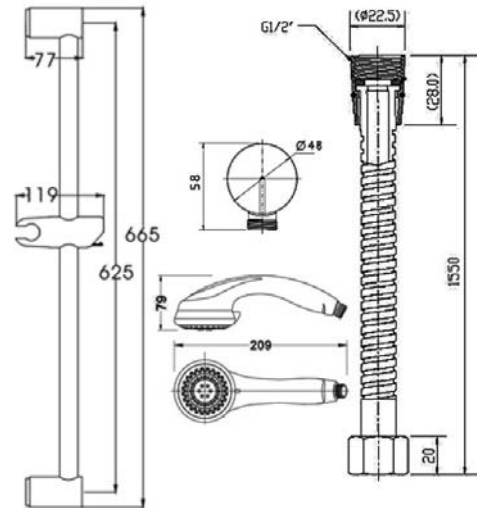

Product Code: 203208

Shower On Rail

Specifications

Recommended Use	Domestic, hotel and commercial
Colour	Chrome
Spray function	Three Functions
Shower Bar Material	Stainless Steel
Recommended Pressure Range	200 500 kPa
Max Continuous Working Temp.	65 C