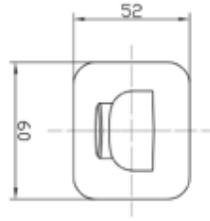

Product Code: SP32

Slena Wall Mounted Spout

Specifications

Recommended Use	Domestic, hotel and commercial
Colour Availability	Chrome, Matte Black, Brushed Nickel, Brushed Gold, Brush Gunmetal, Brush Rose Gold
Material	Brass
Recommended Pressure Range	200 - 500 kPa
Max Continuous Working Pressure	1000 kPa
Max Continuous Working Temp.	65 °C