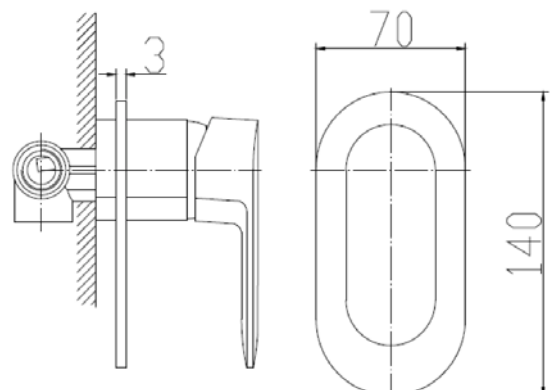

Messina Shower Mixer

Specifications

Recommended Use	Domestic, hotel and commercial
Colour Availability	Chrome, Matte Black, Brushed Nickel, Brushed Gold, Brush Gunmetal, Brush Rose Gold
Material	Brass
Cartridge	35mm Wanhai Ceramic Cartridge
Recommended Pressure Range	200 500 kPa
Max Continuous Working Pressure	1000 kPa
Max Continuous Working Temp.	65 C