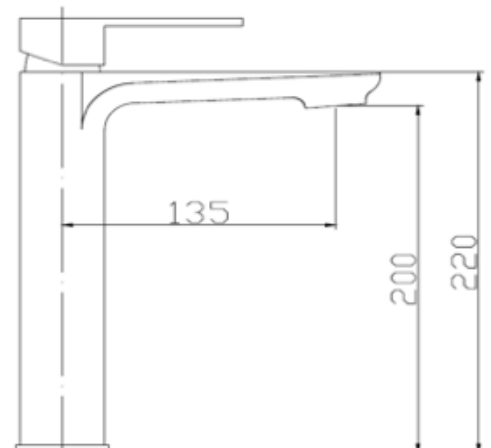

Slena Tall Basin Mixer

Specifications

Recommended Use	Domestic, hotel and commercial
Colour Availability	Chrome, Matte Black, Brushed Nickel, Brushed Gold, Brush Gunmetal, Brush Rose Gold
Material	Brass
Cartridge	35mm Wan Hai Ceramic Cartridge
Recommended Pressure Range	200 500 kPa
Max Continuous Working Pressure	1000 kPa
Max Continuous Working Temp.	65 C