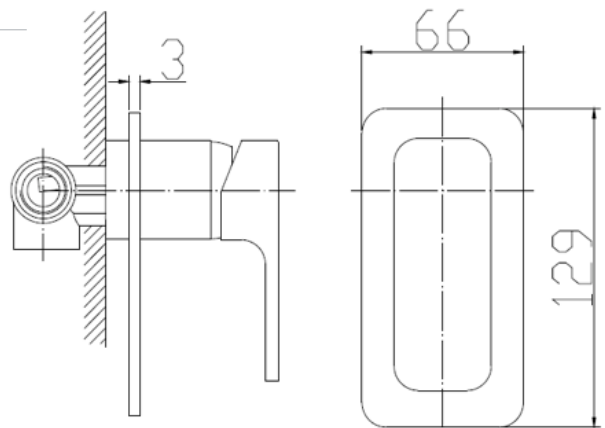

Product Code: HD5090

Perma Shower Mixer

Specifications

Recommended Use	Domestic, hotel and commercial
Colour Availability	Chrome, Matte Black, Brushed Nickel, Brushed Gold, Brush Gunmetal, Brush Rose Gold
Material	Brass
Cartridge	35mm Wan Hai Ceramic Cartridge
Recommended Pressure Range	200 500 kPa
Max Continuous Working Pressure	1000 kPa
Max Continuous Working Temp.	65 C