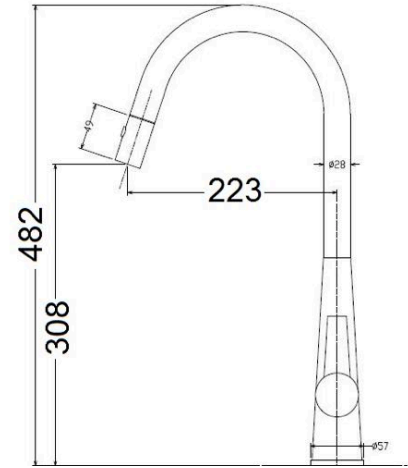

Product Code: FE42

Pull out Kitchen Mixer

Specifications

Recommended Use	Domestic, hotel and commercial
Colour Availability	Chrome, Matte Black, Brushed Nickel, Brushed Gold, Brush Gunmetal, Brush Rose Gold
Material	Brass
Cartridge	35mm Wanhai Ceramic Cartridge
Recommended Pressure Range	200 500 kPa
Max Continuous Working Pressure	1000 kPa
Max Continuous Working Temp.	65 C