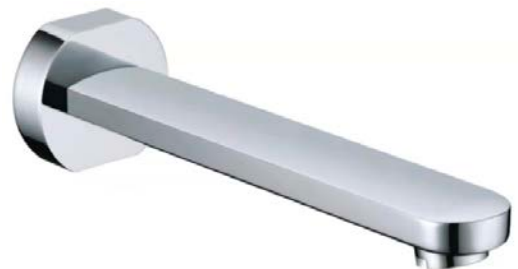

Messina Wall Mounted Spout

Specifications

Recommended Use	Domestic, hotel and commercial
Colour Availability	Chrome, Matte Black, Brushed Nickel, Brushed Gold, Brush Gunmetal, Brush Rose Gold
Material	Brass
Recommended Pressure Range	200 500 kPa
Max Continuous Working Pressure	1000 kPa
Max Continuous Working Temp.	65 C