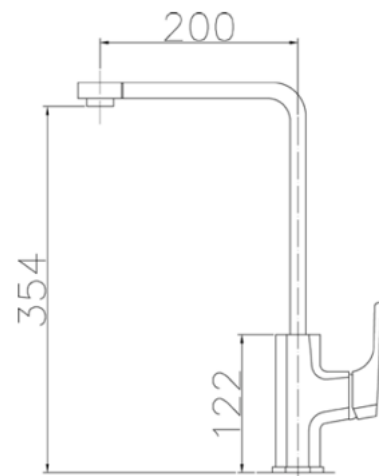

Perma Kitchen Mixer

Specifications

Recommended Use	Domestic, hotel and commercial
Colour Availability	Chrome, Matte Black, Brushed Nickel, Brushed Gold, Brush Gunmetal, Brush Rose Gold
Material	Brass
Cartridge	35mm Wan Hai Ceramic Cartridge
Recommended Pressure Range	200 500 kPa
Max Continuous Working Pressure	1000 kPa
Max Continuous Working Temp.	65 C