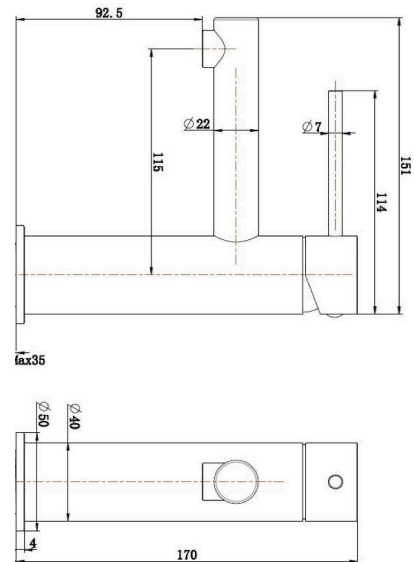

Product Code: SSBM02BGM

Round Short Basin Mixer

Specifications

Recommended Use	Domestic, hotel and commercial
Finish	Brush Gunmetal
Colour Availability	Chrome, Matte Black, Brushed Nickel, Brushed Gold, Brush Gunmetal, Brush Rose Gold
Material	304 SS
Cartridge	35mm Citec Ceramic Cartridge
Recommended Pressure Range	200 500 kPa
Max Continuous Working Pressure	1000 kPa
Max Continuous Working Temp.	65 C