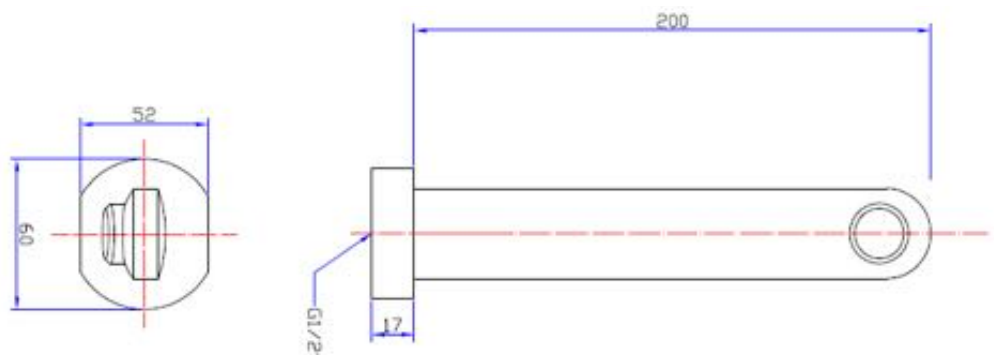

Messina Wall Mounted Spout

Specifications

Recommended Use	Domestic, hotel and commercial
Colour Availability	Chrome, Matte Black, Brushed Nickel, Brushed Gold, Brush Gunmetal, Brush Rose Gold
Material	Brass
Recommended Pressure Range	200 500 kPa
Max Continuous Working Pressure	1000 kPa
Max Continuous Working Temp.	65 C