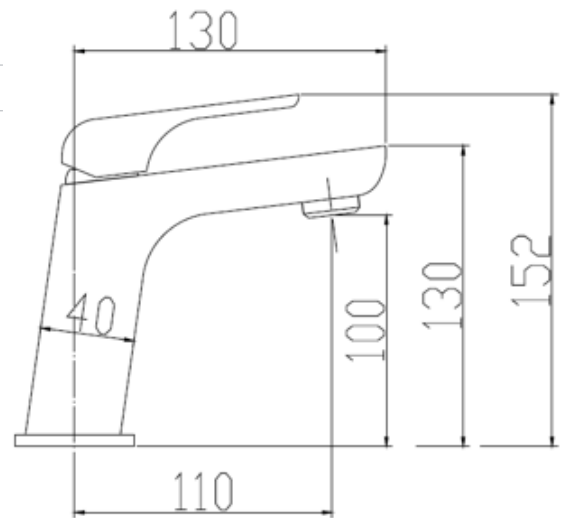

Product Code: HD4290

Perma Short Basin Mixer

Specifications

Recommended Use	Domestic, hotel and commercial
Colour Availability	Chrome, Matte Black, Brushed Nickel, Brushed Gold, Brush Gunmetal, Brush Rose Gold
Material	Brass
Cartridge	35mm Wan Hai Ceramic Cartridge
Recommended Pressure Range	200 500 kPa
Max Continuous Working Pressure	1000 kPa
Max Continuous Working Temp.	65 C