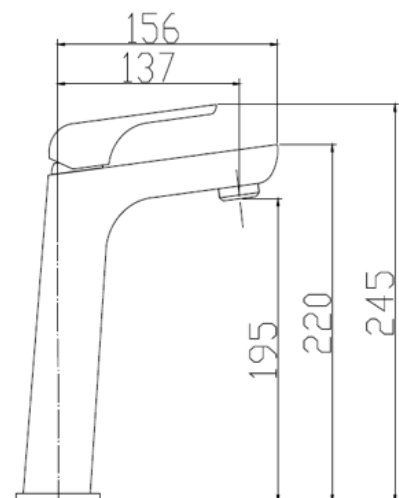

Perma Tall Basin Mixer

Specifications

Recommended Use	Domestic, hotel and commercial
Colour Availability	Chrome, Matte Black, Brushed Nickel, Brushed Gold, Brush Gunmetal, Brush Rose Gold
Material	Brass
Cartridge	35mm Wan Hai Ceramic Cartridge
Recommended Pressure Range	200 500 kPa
Max Continuous Working Pressure	1000 kPa
Max Continuous Working Temp.	65 C