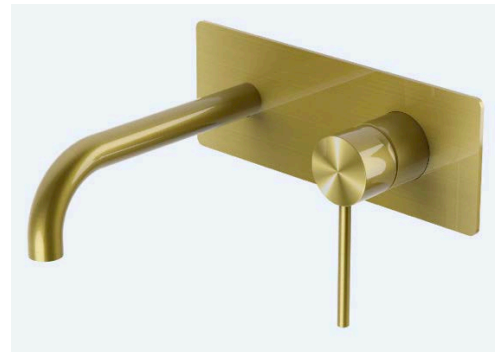

Wall Mounted Basin/Bath Mixer

Specifications

Recommended Use	Domestic, hotel and commercial
Finish	Brush Gold
Colour Availability	Chrome, Matte Black, Brushed Nickel, Brushed Gold, Brushed Rose Gold, Brushed Gunmetal
Material	304 SS
Cartridge	35mm Citec Ceramic Cartridge
Recommended Pressure Range	200 500 kPa
Max Continuous Working Pressure	1000 kPa
Max Continuous Working Temp.	65 C