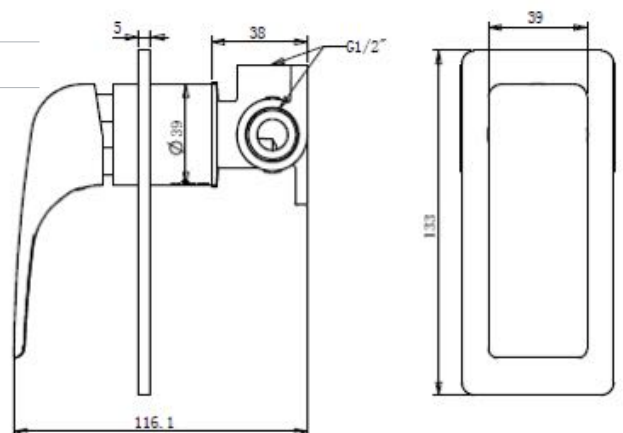

Prince Shower Mixer

Specifications

Recommended Use	Domestic, hotel and commercial
Colour Availability	Chrome, Matte Black, Brushed Nickel, Brushed Gold, Brushed Gunmetal, Brushed Rose Gold
Material	Brass
Cartridge	35mm KCG Ceramic Cartridge
Recommended Pressure Range	200 500 kPa
Max Continuous Working Pressure	1000 kPa
Max Continuous Working Temp.	65 C