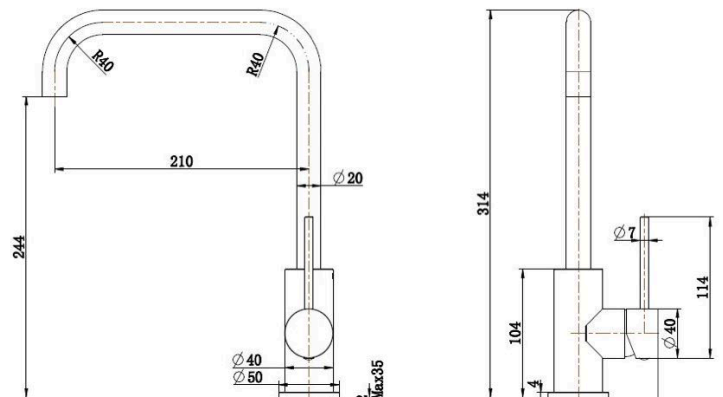

Product Code: SSKM02BGM

Round Kitchen Mixer

Specifications

Recommended Use	Domestic, hotel and commercial
Finish	Brush Gunmetal
Colour Availability	Chrome, Matte Black, Brushed Nickel, Brushed Gold, Brush Gunmetal, Brush Rose Gold
Material	304 SS
Cartridge	35mm Citec Ceramic Cartridge
Recommended Pressure Range	200 500 kPa
Max Continuous Working Pressure	1000 kPa
Max Continuous Working Temp.	65 C