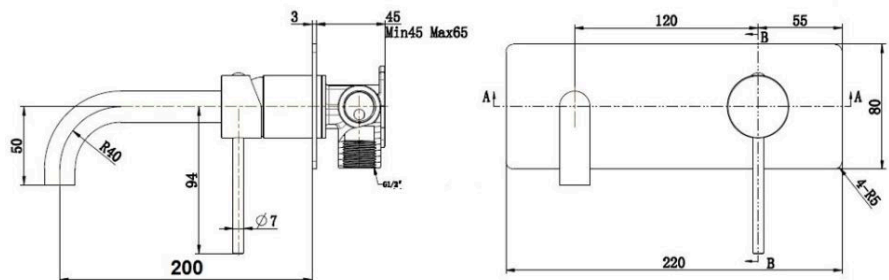

Wall Mounted Basin/Bath Mixer

Specifications

Recommended Use	Domestic, hotel and commercial
Finish	Brush Gold
Colour Availability	Chrome, Matte Black, Brushed Nickel, Brushed Gold, Brushed Rose Gold, Brushed Gunmetal
Material	304 SS
Cartridge	35mm Citec Ceramic Cartridge
Recommended Pressure Range	200 500 kPa
Max Continuous Working Pressure	1000 kPa
Max Continuous Working Temp.	65 C