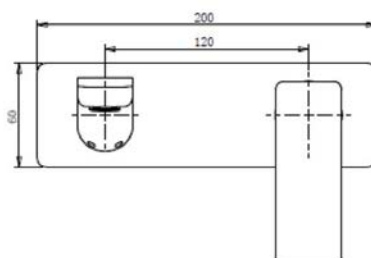

Wall Mounted Basin/Bath Mixer

Specifications

Recommended Use	Domestic, hotel and commercial
Colour Availability	Chrome, Matte Black, Brushed Nickel, Brushed Gold, Brushed Gunmetal, Brushed Rose Gold
Material	Brass
Cartridge	35mm KCG Ceramic Cartridge
Recommended Pressure Range	200 500 kPa
Max Continuous Working Pressure	1000 kPa
Max Continuous Working Temp.	65 C