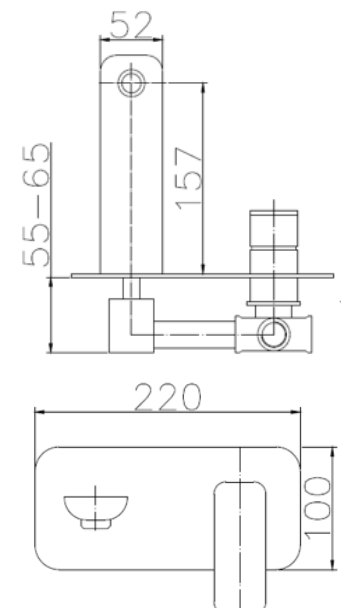

Slena Mounted Basin/ Bath Mixer

Specifications

Recommended Use	Domestic, hotel and commercial
Colour Availability	Chrome, Matte Black, Brushed Nickel, Brushed Gold, Brushed Rose Gold, Brushed Gunmetal
Material	Brass
Cartridge	35mm Wan Hai Ceramic Cartridge
Recommended Pressure Range	200 500 kPa
Max Continuous Working Pressure	1000 kPa
Max Continuous Working Temp.	65 C