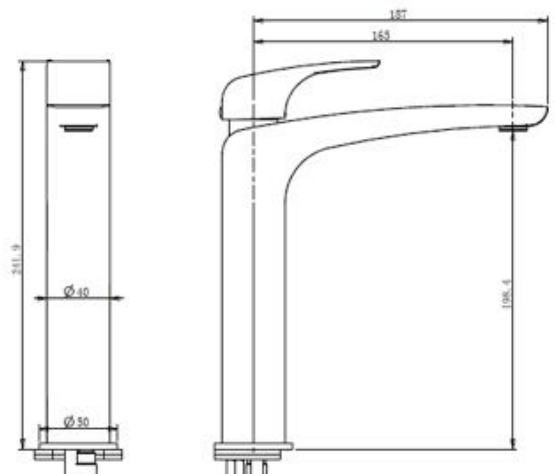

Prince Tall Basin Mixer

Specifications

Recommended Use	Domestic, hotel and commercial
Colour Availability	Chrome, Matte Black, Brushed Nickel, Brushed Gold, Brushed Gunmetal, Brushed Rose Gold
Material	Brass
Cartridge	25mm KCG Ceramic Cartridge
Recommended Pressure Range	200 500 kPa
Max Continuous Working Pressure	1000 kPa
Max Continuous Working Temp.	65 C