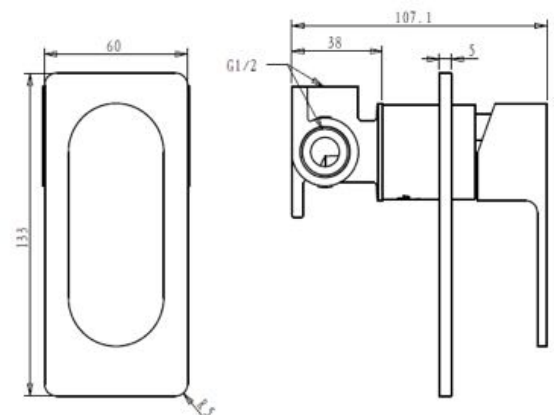

Queen Shower Mixer

Specifications

Recommended Use	Domestic, hotel and commercial
Colour Availability	Chrome, Matte Black, Brushed Nickel, Brushed Gold, Brushed Gunmetal, Brushed Rose Gold
Material	Brass
Cartridge	35mm Wanhai Ceramic Cartridge
Recommended Pressure Range	200 500 kPa
Max Continuous Working Pressure	1000 kPa
Max Continuous Working Temp.	65 C