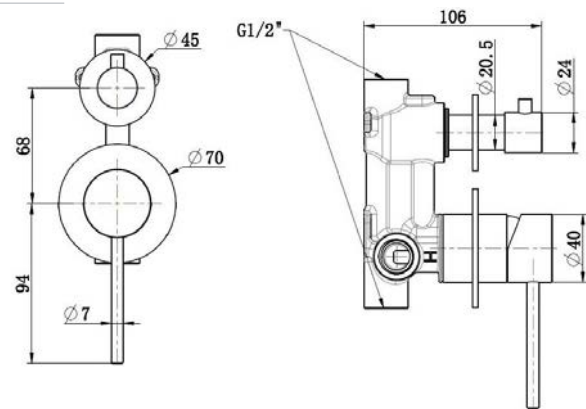

Product Code: SSDM02BGM

Round Shower Mixer With Divertor

Specifications

Recommended Use	Domestic, hotel and commercial
Finish	Brush Gunmetal
Colour Availability	Chrome, Matte Black, Brushed Nickel, Brushed Gold, Brush Gunmetal, Brush Rose Gold
Material	304 SS
Cartridge	35mm Citec Ceramic Cartridge
Recommended Pressure Range	200 500 kPa
Max Continuous Working Pressure	1000 kPa
Max Continuous Working Temp.	65 C