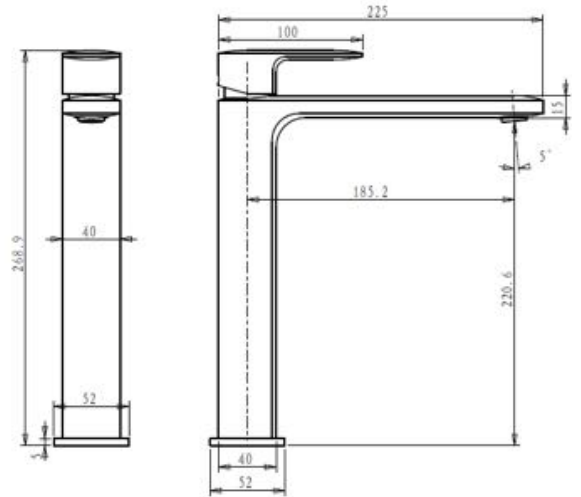

Product Code: 101803

Queen Kitchen Mixer

Specifications

Recommended Use	Domestic, hotel and commercial
Colour Availability	Chrome, Matte Black, Brushed Nickel, Brushed Gold, Brushed Gunmetal, Brushed Rose Gold
Material	Brass
Cartridge	25mm Wanhai Ceramic Cartridge
Recommended Pressure Range	200 500 kPa
Max Continuous Working Pressure	1000 kPa
Max Continuous Working Temp.	65 C