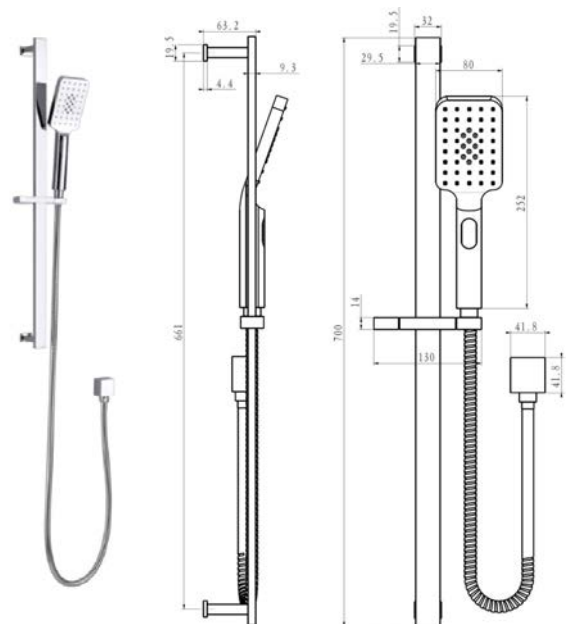

Shower On Rail

Specifications

Recommended Use	Domestic, hotel and commercial
Colour	Chrome
Colour Availability	Chrome, Matte Black, Brushed Nickel, Brushed Gold, Brushed Gunmetal
Spray function	Three Functions
Shower Bar Material	Brass
Recommended Pressure Range	200 500 kPa
Max Continuous Working Temp.	65 C