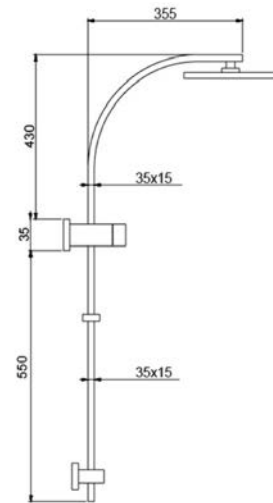

Product Code: 8555C

Square Twin Shower

Specifications

Recommended Use	Domestic, hotel and commercial
Colour	Chrome
Colour Availability	Chrome, Matte Black, Brushed Nickel, Brushed Gold, Brushed Gunmetal, Brushed Rose Gold
Shower Head Material	ABS
Shower Head Size	200*200mm
Inlet Position	Top Inlet
Recommended Pressure Range	200 500 kPa
Max Continuous Working Pressure	1000 kPa
Max Continuous Working Temp.	65 C