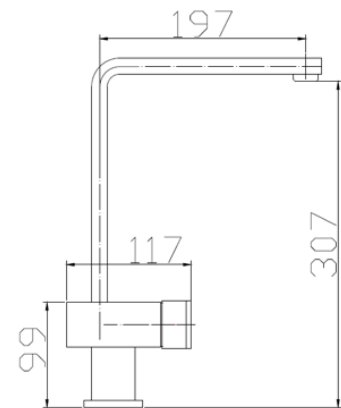

Product Code: CG4239S

Slena Kitchen Mixer

Specifications

Recommended Use	Domestic, hotel and commercial
Colour Availability	Chrome, Matte Black, Brushed Nickel, Brushed Gold, Brush Gunmetal, Brush Rose Gold
Material	Brass
Cartridge	35mm Wan Hai Ceramic Cartridge
Recommended Pressure Range	200 500 kPa
Max Continuous Working Pressure	1000 kPa
Max Continuous Working Temp.	65 C