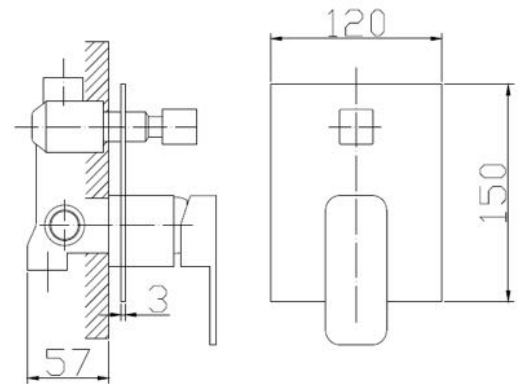

Product Code: CG616

Slena Shower Mixer With Divertor

Specifications

Recommended Use	Domestic, hotel and commercial
Colour Availability	Chrome, Matte Black, Brushed Nickel, Brushed Gold, Brush Gunmetal, Brush Rose Gold
Material	Brass
Cartridge	35mm Wan Hai Ceramic Cartridge
Recommended Pressure Range	200 500 kPa
Max Continuous Working Pressure	1000 kPa
Max Continuous Working Temp.	65 C