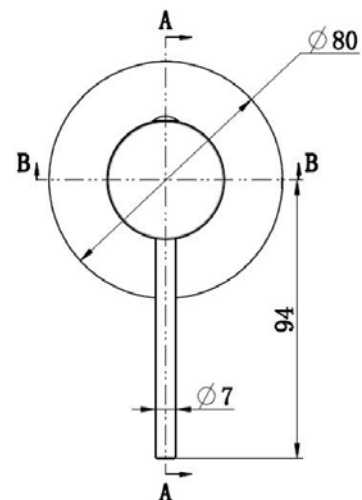

Round Shower Mixer

Specifications

Recommended Use	Domestic, hotel and commercial
Finish	Brush Gold
Colour Availability	Chrome, Matte Black, Brushed Nickel, Brushed Gold, Brush Gunmetal, Brush Rose Gold
Material	304 SS
Cartridge	35mm Wanhai Ceramic Cartridge
Recommended Pressure Range	200 500 kPa
Max Continuous Working Pressure	1000 kPa
Max Continuous Working Temp.	65 C