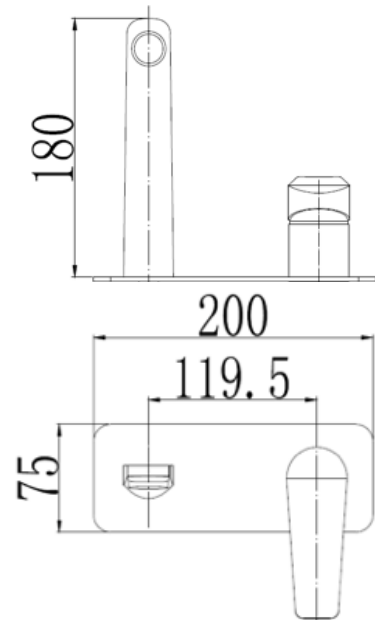

Product Code: HD7025

Wall Mounted Basin/Bath Mixer

Specifications

Recommended Use	Domestic, hotel and commercial
Colour Availability	Chrome, Matte Black, Brushed Nickel, Brushed Gold, Brushed Rose Gold, Brushed Gunmetal
Material	Brass
Cartridge	35mm Wan Hai Ceramic Cartridge
Recommended Pressure Range	200 500 kPa
Max Continuous Working Pressure	1000 kPa
Max Continuous Working Temp.	65 C