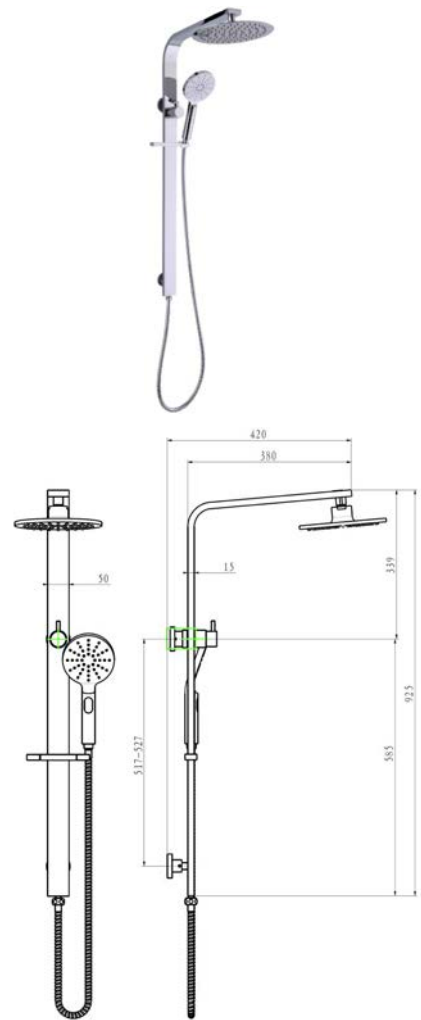

Product Code: 101808-RN

Round Twin Shower

Specifications

Recommended Use	Domestic, hotel and commercial
Colour	Chrome
Colour Availability	Chrome, Matte Black, Brushed Nickel, Brushed Gold, Brushed Gunmetal, Brushed Rose Gold
Shower Head Material	304 SS
Shower Head Size	250*250mm
Inlet Position	Top Inlet
Recommended Pressure Range	200 500 kPa
Max Continuous Working Pressure	1000 kPa
Max Continuous Working Temp.	65 C