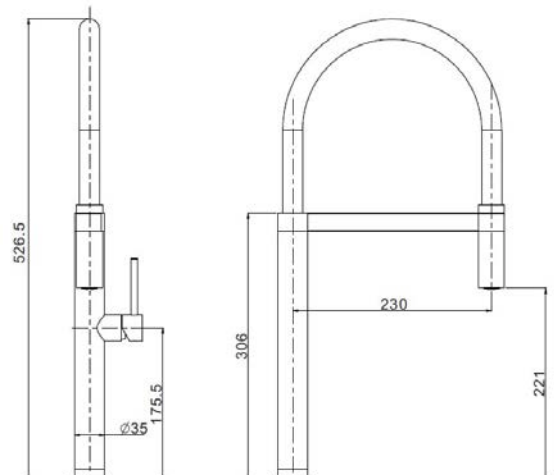

# Spec Sheet

---

2 in 1 Shower Collection

Product Code: 8555C