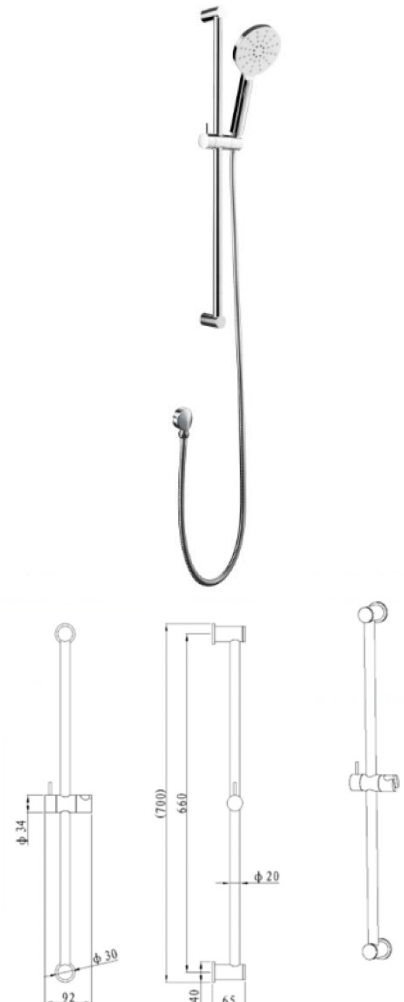

Shower On Rail

Specifications

Recommended Use	Domestic, hotel and commercial
Colour	Chrome
Colour Availability	Chrome, Matte Black, Brushed Nickel, Brushed Gold, Brushed Gunmetal
Spray function	Three Functions
Shower Bar Material	Brass
Recommended Pressure Range	200 500 kPa
Max Continuous Working Temp.	65 C