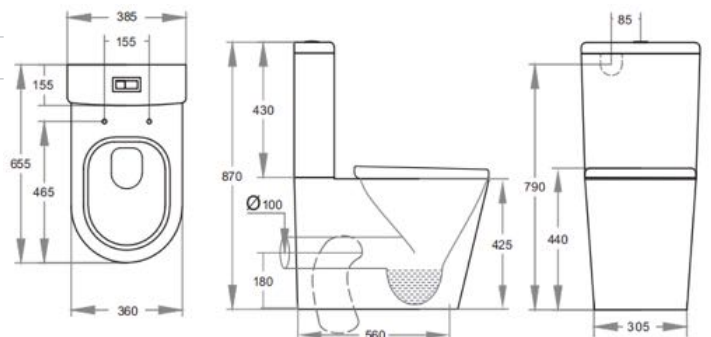

Tornado Wall Faced Toilet Suite

Specifications

Recommended Use	Domestic, hotel and commercial
Colour Availability	White
Material	Vitreous China
Toilet Seat	Soft Close
Outlet Type	Universal S & P S Trap Adaptor (supplied)
Water Inlet Position	Back Inlet or Bottom Inlet
Inlet Valve Pressure Rating	500kPa
Pan Fixing	Screwed to the floor using brackets (supplied) and bedded with sealant
S Trap Setout	60-180mm
P Trap Setout	180mm