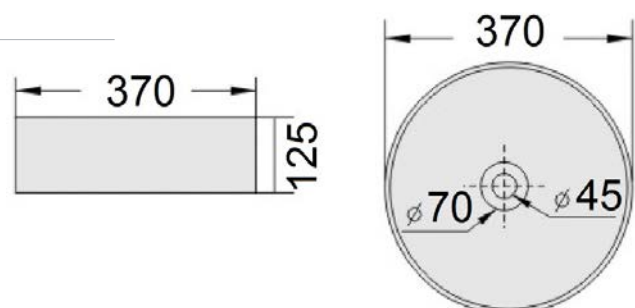

Art Basin

Specifications

Recommended Use	Domestic, hotel and commercial
Material	Vitreous China
Colour	Matte Black
Colour Availability	Matte White, Matte Black
Fixing	Waterproof Sealant (not supplied)
Taphole	No Taphole
Overflow	Without Overflow
Waste	Sold Separately
Tapware	Sold Separately