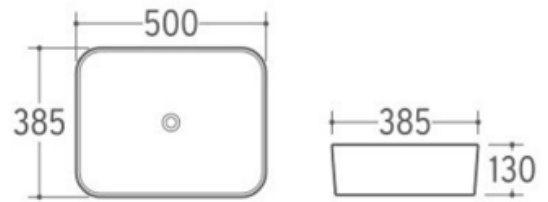

Product Code: 9391M

Art Basin

Specifications

Recommended Use	Domestic, hotel and commercial
Material	Vitreous China
Colour	Colorful
Colour Availability	Matte White, Matte Black
Fixing	Waterproof Sealant (not supplied)
Taphole	Without Taphole
Overflow	Without Overflow
Waste	Sold Separately
Tapware	Sold Separately