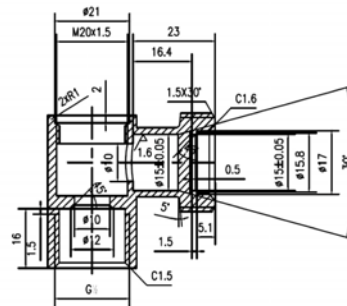

Product Code: 8778.02

Mini Tap

Specifications

Recommended Use	Domestic, hotel and commercial
Colour	Chrome
Material	Brass
Cartridge	1/4 Turn valve
Recommended Pressure Range	200 500 kPa
Max Continuous Working Pressure	1000 kPa
Max Continuous Working Temp.	65 C