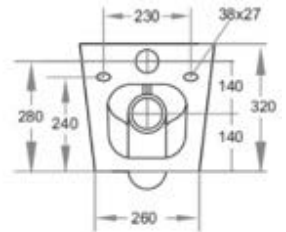

Product Code: 303

Washdown Wall Hung Toilet Pan

Specifications

Recommended Use	Domestic, hotel and commercial
Colour Availability	White
Material	Vitreous China
Toilet Seat	Soft Close
Outlet Type	P Trap Only
Inlet Valve Pressure Rating	500kPa
Pan Fixing	To wall using solid or cavity wall brackets (not supplied)
Cistern Fixing	For use with in wall cistern or flush valve (sold separately)
P Trap Setout	180mm