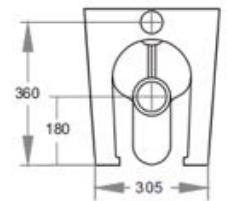

Product Code: 105

Washdown Wall Faced Toilet Pan

Specifications

Recommended Use	Domestic, hotel and commercial
Colour Availability	White
Material	Vitreous China
Toilet Seat	Soft Close
Outlet Type	Universal S & P S Trap Adaptor (supplied)
Inlet Valve Pressure Rating	500kPa
Pan Fixing	Screwed to the floor using brackets (supplied) and bedded with sealant
S Trap Setout	60-150mm
P Trap Setout	180mm