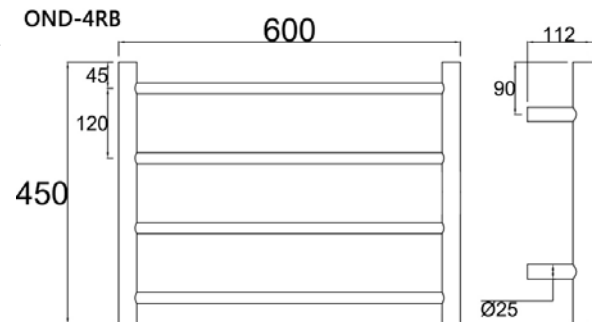

Product Code: OND-4RB

Heated Towel Rail

Specifications

Recommended Use	Domestic, hotel and commercial
Finish	Matte Black
Colour Availability	Brushed Nickel, Mirror Polished, White, Brushed Gold, Brushed Rose Gold, Brushed Gunmetal
Material	304 SS
Power Entry	Bottom Right Leg or Top Left Leg
Heating Method	Dry Element
Voltage	220V-240V
IP Rating	IP55
Wattage	40 watts