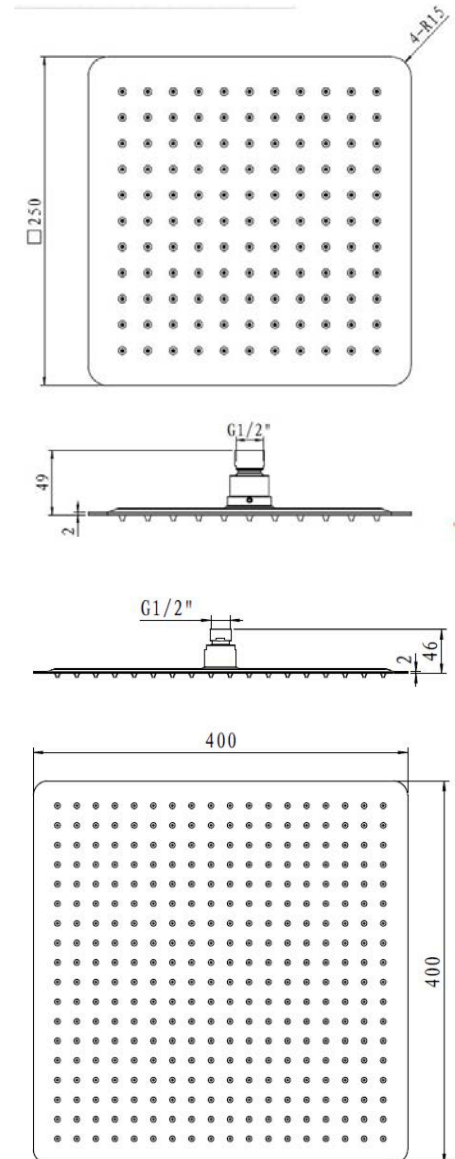

### Specifications

Recommended Use	Domestic, hotel and commercial
Colour	Mirror Polished
Colour Availability	Mirror Polished, Matte Black, Brushed Nickel, Brushed Gold, Brushed Gunmetal, Brushed Rose Gold
Material	304 SS
Size Availability	200*200mm, 250*250mm, 300*300mm, 400*400mm
Recommended Pressure Range	200 500 kPa
Max Continuous Working Pressure	1000 kPa
Max Continuous Working Temp.	65 C