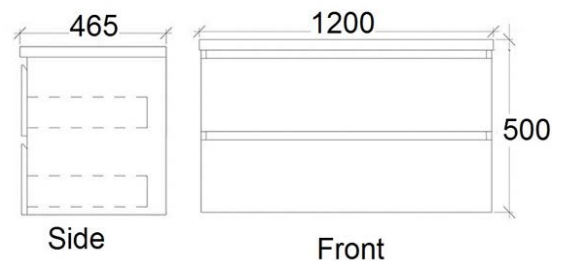

Product Code: 2164A-B

1200mm Wall Hung Bathroom Vanity

Specifications

Recommended Use	Domestic, hotel and commercial
Vanity Top Material	Ceramic Top, Ceramic Basin
Vanity Material	MDF
Colour	Light Wood
Tap Hole	Single tap hole
Handle	Bevel grip finger pull
Doors	Soft close door
Waste	Exclude
Fixing	Bolted/Screwed to the wall