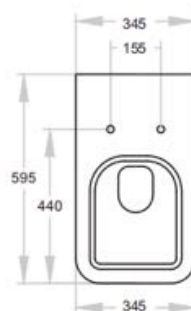

Washdown Wall Faced Toilet Pan

Specifications

Recommended Use	Domestic, hotel and commercial
Colour Availability	White
Material	Vitreous China
Toilet Seat	Soft Close
Outlet Type	Universal S & P S Trap Adaptor (supplied)
Inlet Valve Pressure Rating	500kPa
Pan Fixing	Screwed to the floor using brackets (supplied) and bedded with sealant
S Trap Setout	100-200mm
P Trap Setout	180mm