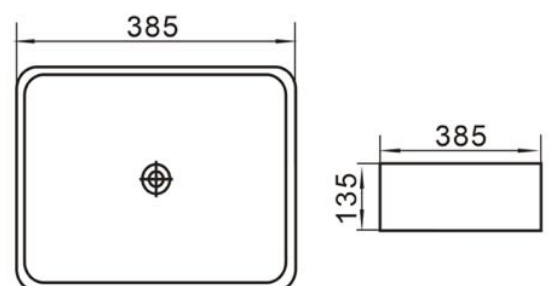

Art Basin

Specifications

Recommended Use	Domestic, hotel and commercial
Material	Vitreous China
Colour	Glossy White
Colour Availability	Matte White, Matte Black
Fixing	Waterproof Sealant (not supplied)
Taphole	Without Taphole
Overflow	Without Overflow
Waste	Sold Separately
Tapware	Sold Separately