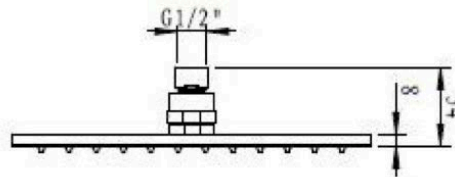

Product Code: 109200 (TBS0801CS)

Brass Shower Head

Specifications

Recommended Use	Domestic, hotel and commercial
Colour	Chrome
Colour Availability	Mirror Polished, Matte Black, Brushed Nickel, Brushed Gold, Brushed Gunmetal, Brushed Rose Gold
Material	Brass
Size Availability	200*200mm, 250*250mm, 300*300mm
Recommended Pressure Range	200 500 kPa
Max Continuous Working Pressure	1000 kPa
Max Continuous Working Temp.	65 C