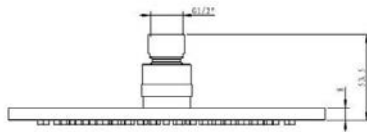

Brass Shower Head

Specifications

Recommended Use	Domestic, hotel and commercial
Colour	Chrome
Colour Availability	Chrome, Matte Black, Brushed Nickel, Brushed Gold, Brushed Gunmetal, Brushed Rose Gold
Material	Brass
Size Availability	200mm,250mm,300mm
Recommended Pressure Range	200 500 kPa
Max Continuous Working Pressure	1000 kPa
Max Continuous Working Temp.	65 C