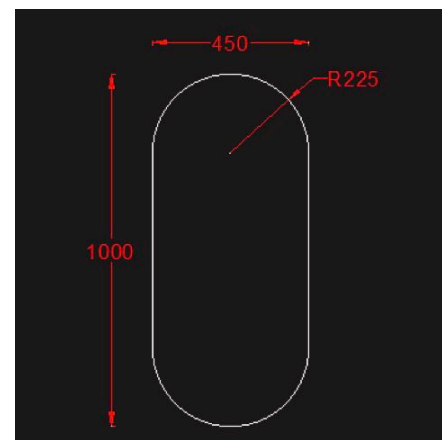

LED Bathroom Mirror

Specifications

Recommended Use	Domestic, hotel and commercial
Description	Backlit LED Mirror with Defogger
LED Color	3000K Hot White 4000K Warm White 6000K Cold White
Material	Copper Free Glass Mirror Glass Edge
Sensor	Illuminated ON/OFF touch sensor
Voltage	170V-265V
IP Rating	IP67
Wattage	20 watts