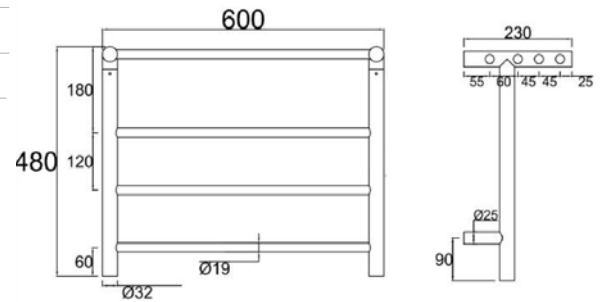

Product Code: 3RZ-C

Heated Towel Rail

Specifications

Recommended Use	Domestic, hotel and commercial
Finish	Mirror Polished
Colour Availability	Brushed Nickel, Matte Black, White, Brushed Gold, Brushed Rose Gold, Brushed Gunmetal
Material	304 SS
Power Entry	Bottom Right Leg or Top Left Leg
Heating Method	Dry Element
Voltage	220V-240V
IP Rating	IP55
Wattage	40 watts