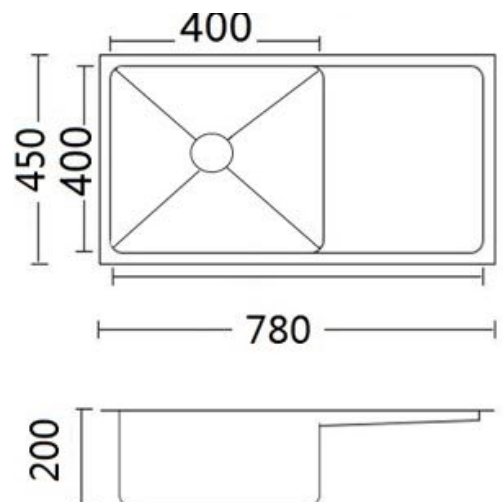

Single Bowl With Drain Stainless Steel Sink

Specifications

Recommended Use	Domestic, hotel and commercial
Finish Availability	Nano Black, Brush Stainless Steel, Gold, Rose Gold, Brush Gunmetal
Material	304 SS
Thickness	3mm Thickness Edge+1.2mm Thickness Bowl
Sink Installation	Inset / Undermount
Waste Type	Basket Waste
Overflow Configuration	Without Overflow
Sink Formation	Welded
Taphole Configuration	Without Tap Hole
Fixing	Clipping System