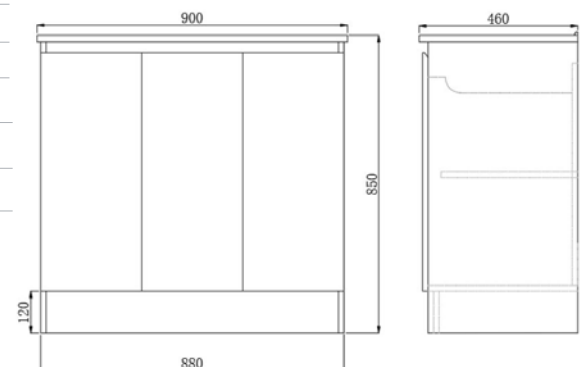

900mm Free Standing Bathroom Vanity

Specifications

Recommended Use	Domestic, hotel and commercial
Vanity Top Material	Ceramic Top, Ceramic Basin
Vanity Material	MDF
Colour	White
Tap Hole	Single tap hole
Handle	Bevel grip finger pull
Doors	Soft close door
Waste	Exclude
Fixing	Bolted/Screwed to the wall (Fixings not included)