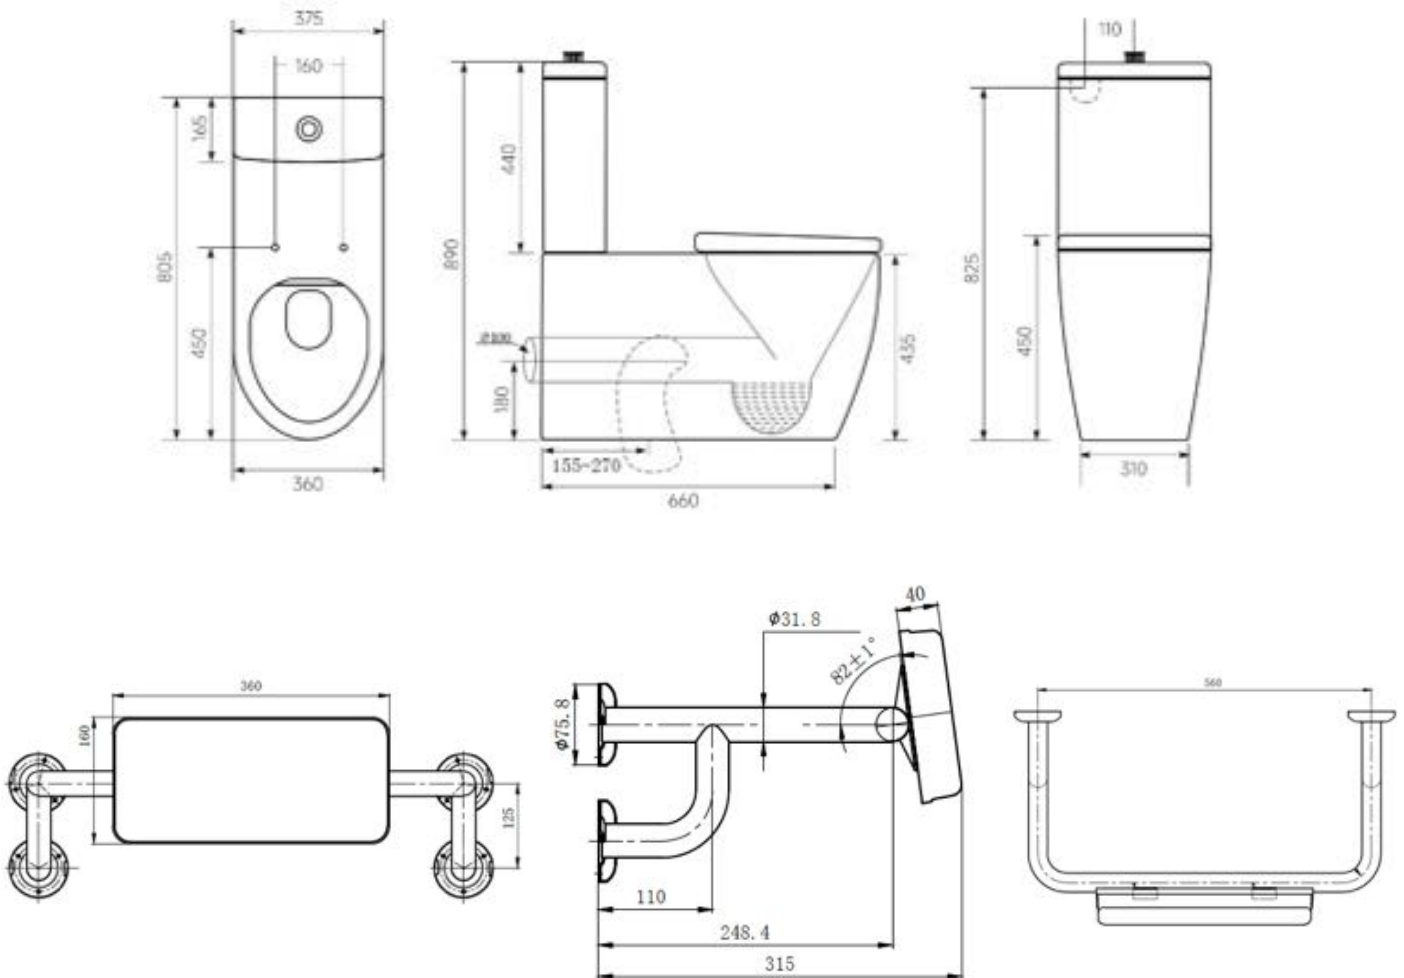

Product Code: 800

Rimless Disabled Toilet Suite

Specifications

Recommended Use	Domestic, hotel and commercial
Colour Availability	White
Material	Vitreous China
Toilet Seat	Care seat (single flap)
Outlet Type	Universal S & P S Trap Adaptor (supplied)
Water Inlet Position	Back Inlet or Bottom Inlet
Inlet Valve Pressure Rating	500kPa
Pan Fixing	Screwed to the floor using brackets (supplied) and bedded with sealant
S Trap Setout	155-270mm
P Trap Setout	180mm