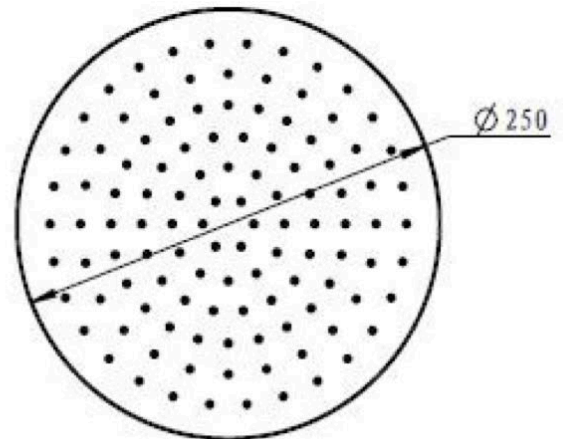

Brass Shower Head

Specifications

Recommended Use	Domestic, hotel and commercial
Colour	Chrome
Colour Availability	Chrome, Matte Black, Brushed Nickel, Brushed Gold, Brushed Gunmetal, Brushed Rose Gold
Material	Brass
Size Availability	200mm,250mm,300mm
Recommended Pressure Range	200 500 kPa
Max Continuous Working Pressure	1000 kPa
Max Continuous Working Temp.	65 C