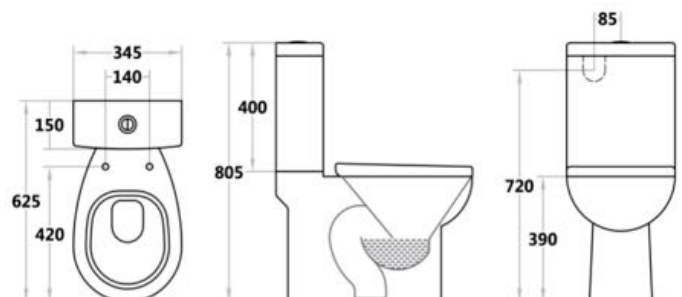

Washdown Close Coupled Toilet Suite

Specifications

Recommended Use	Domestic, hotel and commercial
Colour Availability	White
Material	Vitreous China
Toilet Seat	Soft Close
Outlet Type	S Trap 180mm
Water Inlet Position	Bottom Inlet
Inlet Valve Pressure Rating	500kPa
Pan Fixing	Screwed to the floor using brackets (supplied) and bedded with sealant
P Trap Setout	180mm