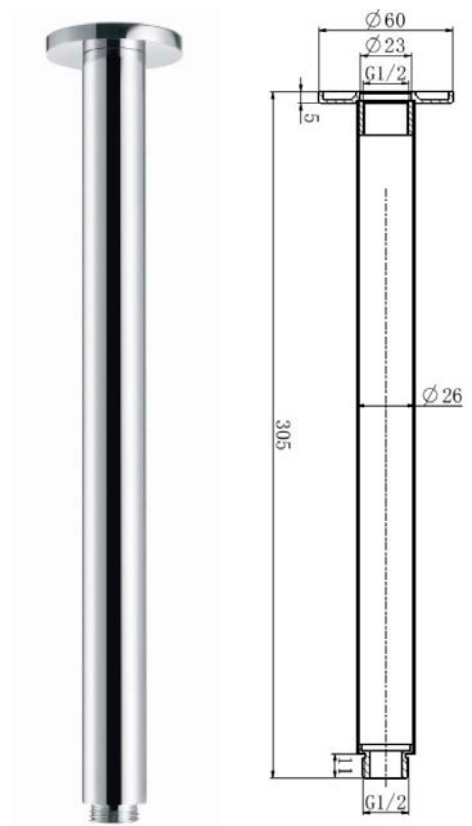

Round Ceiling Shower Arm

Specifications

Recommended Use	Domestic, hotel and commercial
Colour Availability	Chrome, Matte Black, Brushed Nickel, Brushed Gold, Brush Gunmetal, Brush Rose Gold
Material	Brass
Recommended Pressure Range	200 500 kPa
Max Continuous Working Pressure	1000 kPa
Max Continuous Working Temp.	65 C