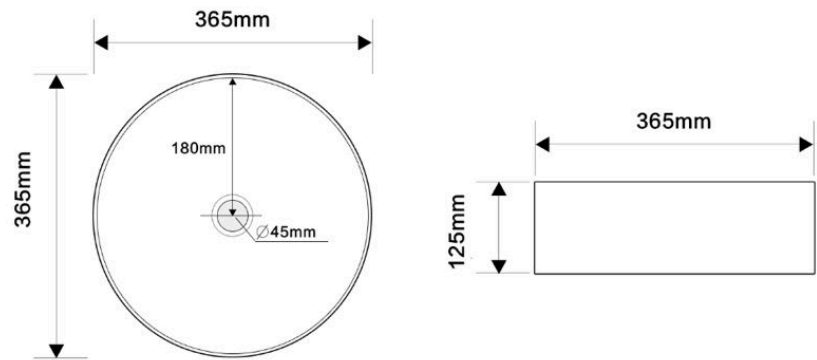

Product Code: 9514B

Art Basin

Specifications

Recommended Use	Domestic, hotel and commercial
Material	Vitreous China
Colour	Glossy White
Colour Availability	Matte White, Matte Black
Fixing	Waterproof Sealant (not supplied)
Taphole	Without Taphole
Overflow	Without Overflow
Waste	Sold Separately
Tapware	Sold Separately