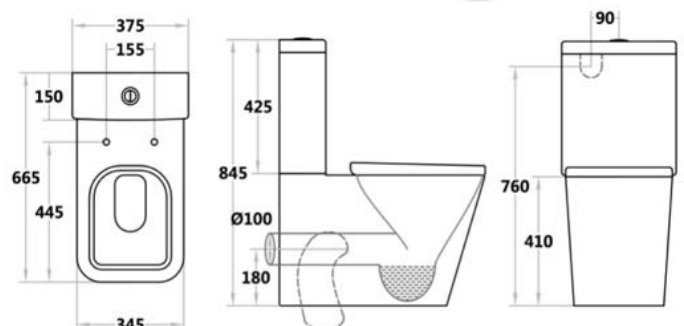

Washdown Wall Faced Toilet Suite

Specifications

Recommended Use	Domestic, hotel and commercial
Colour Availability	White
Material	Vitreous China
Toilet Seat	Soft Close
Outlet Type	Universal S & P S Trap Adaptor (supplied)
Water Inlet Position	Back Inlet or Bottom Inlet
Inlet Valve Pressure Rating	500kPa
Pan Fixing	Screwed to the floor using brackets (supplied) and bedded with sealant
S Trap Setout	60-170mm
P Trap Setout	180mm