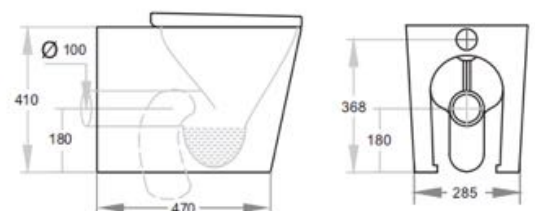

Washdown Wall Faced Toilet Pan

Specifications

Recommended Use	Domestic, hotel and commercial
Colour Availability	White
Material	Vitreous China
Toilet Seat	Soft Close
Outlet Type	Universal S & P S Trap Adaptor (supplied)
Inlet Valve Pressure Rating	500kPa
Pan Fixing	Screwed to the floor using brackets (supplied) and bedded with sealant
S Trap Setout	100-200mm
P Trap Setout	180mm