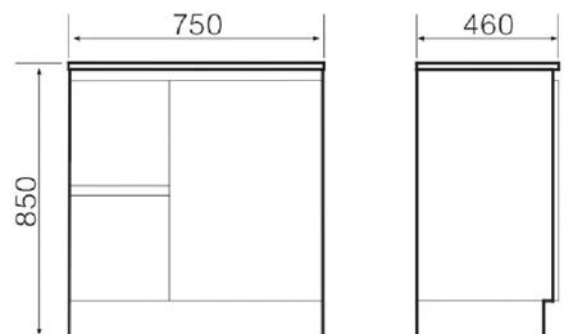

750mm Free Standing Bathroom Vanity

Specifications

Recommended Use	Domestic, hotel and commercial
Vanity Top Material	Ceramic Basin
Vanity Material	MDF
Colour	Light Wood
Tap Hole	Single tap hole
Handle	Bevel grip finger pull
Doors	Soft close door
Waste	Exclude
Fixing	Bolted/Screwed to the wall (Fixings not included)