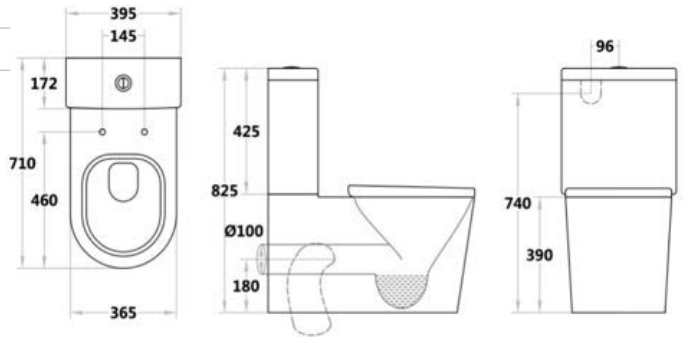

Product Code: 002

Washdown Wall Faced Toilet Suite

Specifications

Recommended Use	Domestic, hotel and commercial
Colour Availability	White
Material	Vitreous China
Toilet Seat	Soft Close
Outlet Type	Universal S & P S Trap Adaptor (supplied)
Water Inlet Position	Back Inlet or Bottom Inlet
Inlet Valve Pressure Rating	500kPa
Pan Fixing	Screwed to the floor using brackets (supplied) and bedded with sealant
S Trap Setout	60-180mm
P Trap Setout	180mm