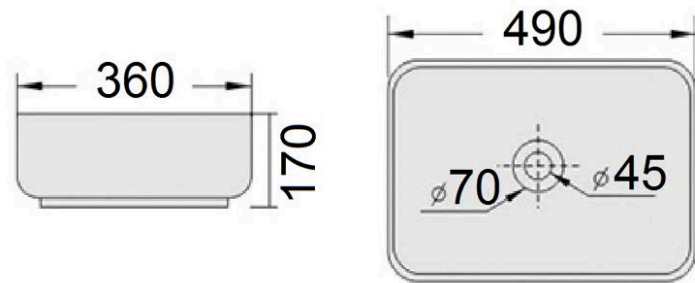

Product Code: 458

Art Basin

Specifications

Recommended Use	Domestic, hotel and commercial
Material	Vitreous China
Colour	Glossy White+Grey Line
Colour Availability	Matte White, Matte Black
Fixing	Waterproof Sealant (not supplied)
Taphole	No Taphole
Overflow	Without Overflow
Waste	Sold Separately
Tapware	Sold Separately