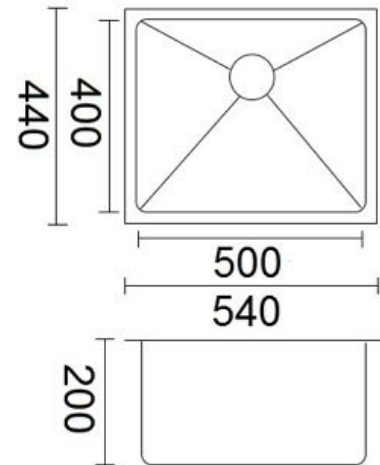

Product Code: CT-5445BK

Single Bowl Stainless Steel Sink

Specifications

Recommended Use	Domestic, hotel and commercial
Finish Availability	Nano Black, Brush Stainless Steel, Gold, Rose Gold, Brush Gunmetal
Material	304 SS
Thickness	3mm Thickness Edge+1.2mm Thickness Bowl
Sink Installation	Inset / Undermount
Waste Type	Basket Waste
Overflow Configuration	Without Overflow
Sink Formation	Welded
Taphole Configuration	Without Tap Hole
Fixing	Clipping System