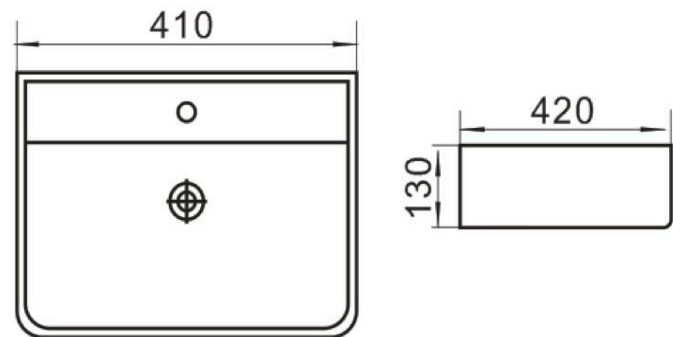

Product Code: 9553

Art Basin

Specifications

Recommended Use	Domestic, hotel and commercial
Material	Vitreous China
Colour	Glossy White
Colour Availability	Matte White, Matte Black
Fixing	Waterproof Sealant (not supplied)
Taphole	1 Taphole
Overflow	With Overflow
Waste	Sold Separately
Tapware	Sold Separately