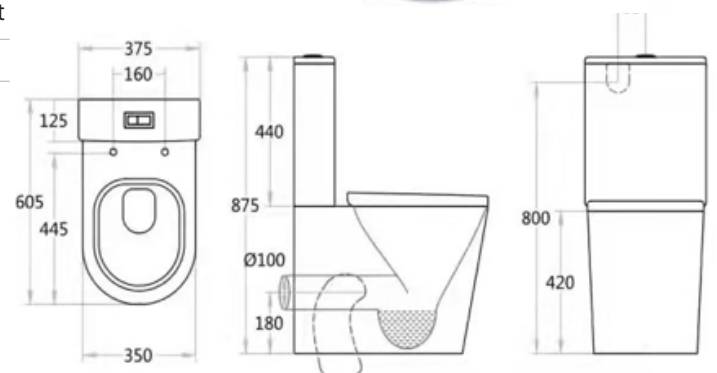

Rimless Wall Faced Toilet Suite

Specifications

Recommended Use	Domestic, hotel and commercial
Colour Availability	White
Material	Vitreous China
Toilet Seat	Soft Close
Outlet Type	Universal S & P S Trap Adaptor (supplied)
Water Inlet Position	Back Inlet or Bottom Inlet
Inlet Valve Pressure Rating	500kPa
Pan Fixing	Screwed to the floor using brackets (supplied) and bedded with sealant
S Trap Setout	100-140mm
P Trap Setout	180mm