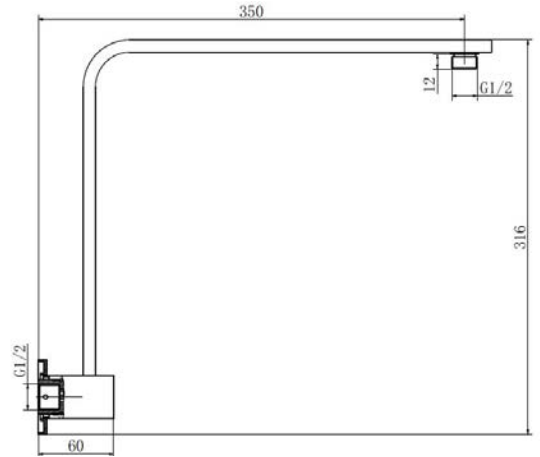

Product Code: 210350

Round Wall Mounted Shower Arm

Specifications

Recommended Use	Domestic, hotel and commercial
Colour Availability	Chrome, Matte Black, Brushed Nickel, Brushed Gold, Brush Gunmetal, Brush Rose Gold
Material	Brass
Recommended Pressure Range	200 500 kPa
Max Continuous Working Pressure	1000 kPa
Max Continuous Working Temp.	65 C