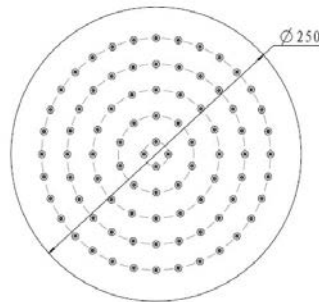

304 SS Shower Head

Specifications

Recommended Use	Domestic, hotel and commercial
Colour	Mirror Polished
Colour Availability	Mirror Polished, Matte Black, Brushed Nickel, Brushed Gold, Brushed Gunmetal, Brushed Rose Gold
Material	304 SS
Size Availability	200mm, 250mm, 300mm, 400mm
Recommended Pressure Range	200 500 kPa
Max Continuous Working Pressure	1000 kPa
Max Continuous Working Temp.	65 C