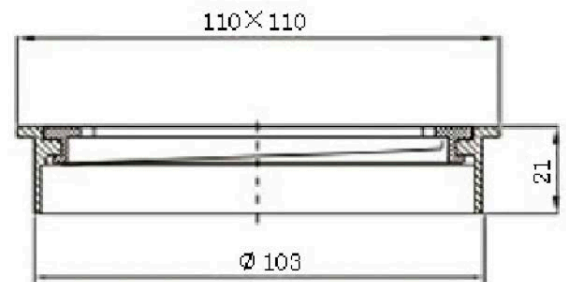

Product Code: 700401

Floor Drain

Specifications

Recommended Use	Domestic, hotel and commercial
Colour Availability	Chrome, Matte Black, Brushed Nickel, Brushed Gold, Brushed Rose Gold, Brushed Gunmetal
Finish	Chrome
Material	Brass
Length	110*110mm & 86*86mm
Diameter Pipe	80mm PVC & 100mm PVC