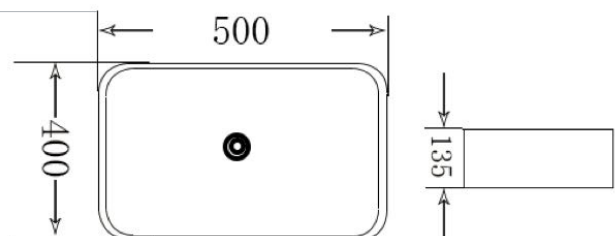

Product Code: 167A

Art Basin

Specifications

Recommended Use	Domestic, hotel and commercial
Material	Vitreous China
Colour	Glossy White
Colour Availability	Matte White, Matte Black
Fixing	Waterproof Sealant (not supplied)
Taphole	No Taphole
Overflow	No Overflow
Waste	Sold Separately
Tapware	Sold Separately