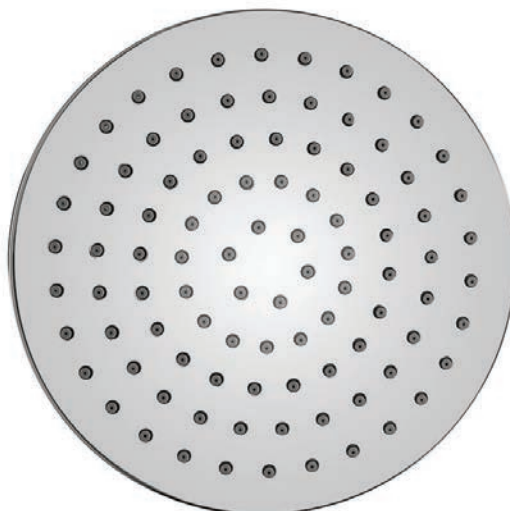

# SHOWER HEAD

---

100200 (TAS0801CP)

---

109200 (TBS0801CS)

---

200200 (TAR0801CP)

---