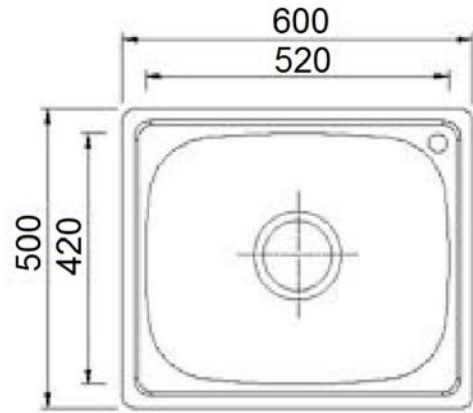

Product Code: 6050S

Laundry Trough

Specifications

Recommended Use	Domestic, hotel and commercial
Finish Availability	Nano Black, Brush Stainless Steel, Gold, Rose Gold, Brush Gunmetal
Material	304 SS
Thickness	0.8mm
Sink Installation	Topmount
Waste Type	Basket Waste
Overflow Configuration	Without Overflow
Sink Formation	Pressed 1 Piece
Capacity	45L
Taphole Configuration	With Tap Hole