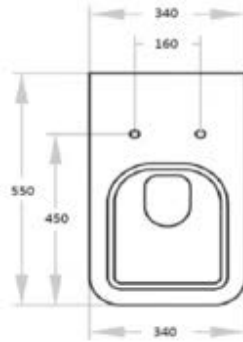

Product Code: 303

Washdown Wall Hung Toilet Pan

Specifications

Recommended Use	Domestic, hotel and commercial
Colour Availability	White
Material	Vitreous China
Toilet Seat	Soft Close
Outlet Type	P Trap Only
Inlet Valve Pressure Rating	500kPa
Pan Fixing	To wall using solid or cavity wall brackets (not supplied)
Cistern Fixing	For use with in wall cistern or flush valve (sold separately)
P Trap Setout	180mm