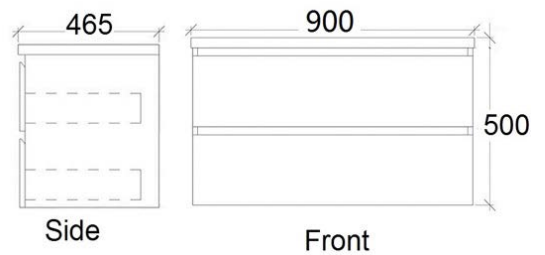

Product Code: 2263A

900mm Wall Hung Bathroom Vanity

Specifications

Recommended Use	Domestic, hotel and commercial
Vanity Top Material	Ceramic Top, Ceramic Basin
Vanity Material	MDF
Colour	White
Tap Hole	Single tap hole
Handle	Bevel grip finger pull
Doors	Soft close door
Waste	Exclude
Fixing	Bolted/Screwed to the wall