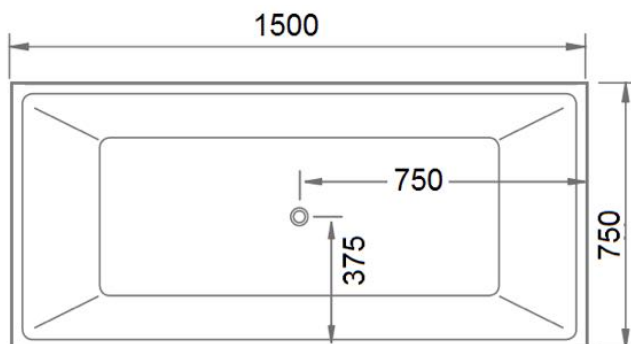

Built In Bath Tub

Specifications

Recommended Use	Domestic, hotel and commercial
Material	Sanitary grade acrylic
Colour	White
Size	1500mm,1700mm
Fixing	Insert In
Overflow	Without overflow
Waste	Include