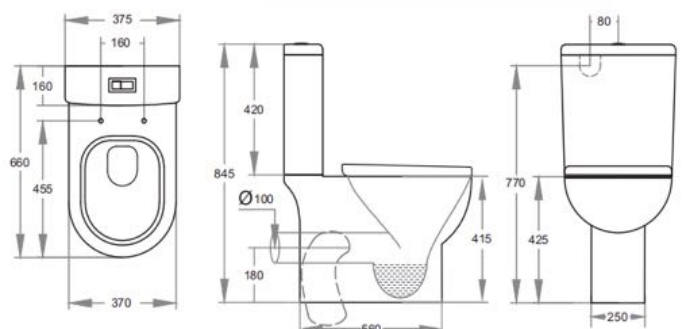

Washdown Wall Faced Toilet Suite

Specifications

Recommended Use	Domestic, hotel and commercial
Colour Availability	White
Material	Vitreous China
Toilet Seat	Soft Close
Outlet Type	Universal S & P S Trap Adaptor (supplied)
Water Inlet Position	Back Inlet or Bottom Inlet
Inlet Valve Pressure Rating	500kPa
Pan Fixing	Screwed to the floor using brackets (supplied) and bedded with sealant
S Trap Setout	60-165mm
P Trap Setout	180mm