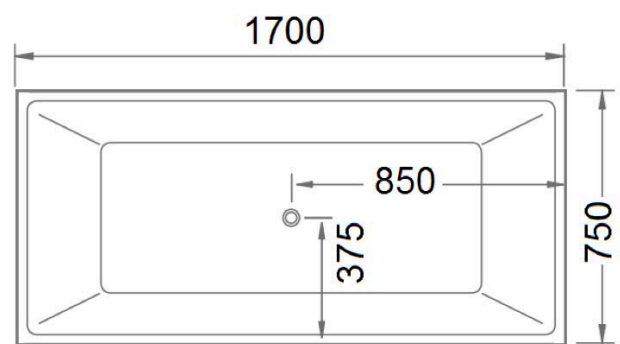

Built In Bath Tub

Specifications

Recommended Use	Domestic, hotel and commercial
Material	Sanitary grade acrylic
Colour	White
Size	1500mm,1700mm
Fixing	Insert In
Overflow	Without overflow
Waste	Include