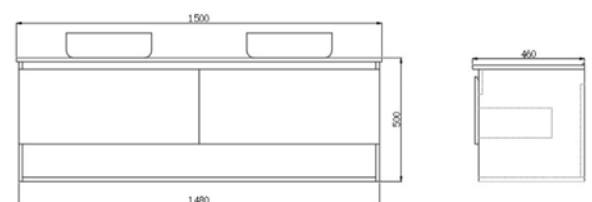

1500mm Wall Hung Bathroom Vanity

Specifications

Recommended Use	Domestic, hotel and commercial
Vanity Top Material	Stone Top, Ceramic Basin
Vanity Material	MDF
Colour	White
Tap Hole	Double tap holes
Handle	Bevel grip finger pull
Doors	Soft close door
Waste	Exclude
Fixing	Bolted/Screwed to the wall (Fixings not included)