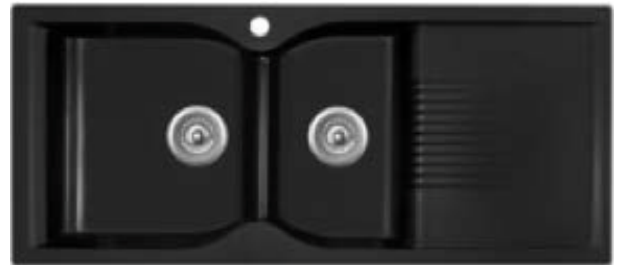

1&1/2 Bowl With Drainer Granite Sink

Specifications

Recommended Use	Domestic, hotel and commercial
Color	Black
Material	Granite (Quartz and Resin)
Formation	Moulded, 1 piece
Sink Installation	Topmount
Waste Type	Basket Waste
Plug & Waste	Included
Overflow Configuration	Without Overflow
Tap Hole Configuration	With Tap Hole