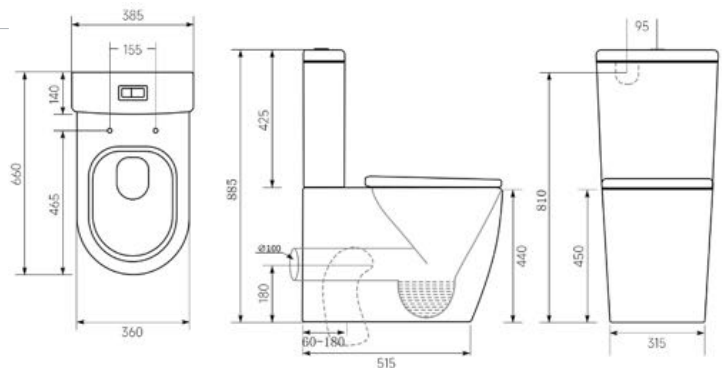

Product Code: 027

Tornado Wall Faced Toilet Suite

Specifications

Recommended Use	Domestic, hotel and commercial
Colour Availability	White
Material	Vitreous China
Toilet Seat	Soft Close
Outlet Type	Universal S & P S Trap Adaptor (supplied)
Water Inlet Position	Back Inlet or Bottom Inlet
Inlet Valve Pressure Rating	500kPa
Pan Fixing	Screwed to the floor using brackets (supplied) and bedded with sealant
S Trap Setout	60-180mm
P Trap Setout	180mm