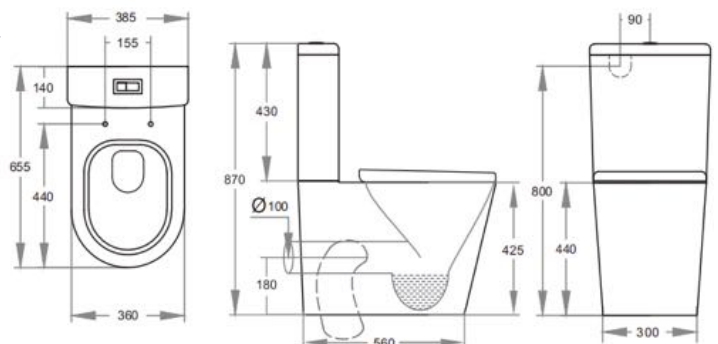

Rimless Wall Faced Toilet Suite

Specifications

Recommended Use	Domestic, hotel and commercial
Colour Availability	Glossy Black
Material	Vitreous China
Toilet Seat	Soft Close
Outlet Type	Universal S & P S Trap Adaptor (supplied)
Water Inlet Position	Back Inlet or Bottom Inlet
Inlet Valve Pressure Rating	500kPa
Pan Fixing	Screwed to the floor using brackets (supplied) and bedded with sealant
S Trap Setout	60-150mm
P Trap Setout	180mm