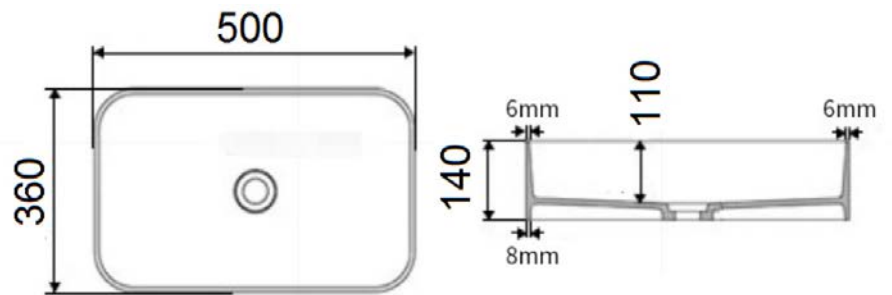

Product Code: H-2305

Art Basin

Specifications

Recommended Use	Domestic, hotel and commercial
Material	Solid Surface
Colour	Grey
Colour Availability	Matte White
Fixing	Waterproof Sealant (not supplied)
Taphole	Without Taphole
Overflow	Without Overflow
Waste	Sold Separately
Tapware	Sold Separately