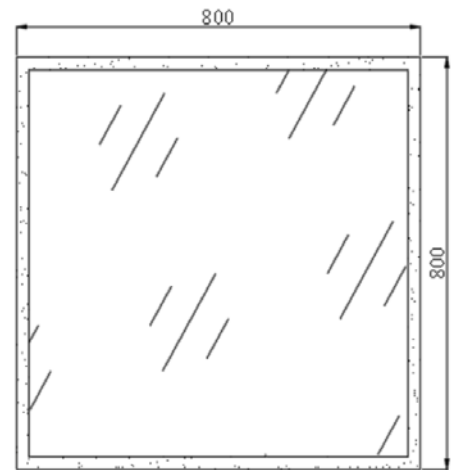

Product Code: SLM800

LED Bathroom Mirror

Specifications

Recommended Use	Domestic, hotel and commercial
Description	Backlit LED Mirror with Defogger
LED Color	3000K Hot White 4000K Warm White 6000K Cold White
Material	Copper Free Glass Mirror Glass Edge
Sensor	Illuminated ON/OFF touch sensor
Voltage	170V-265V
IP Rating	IP67
Wattage	20 watts