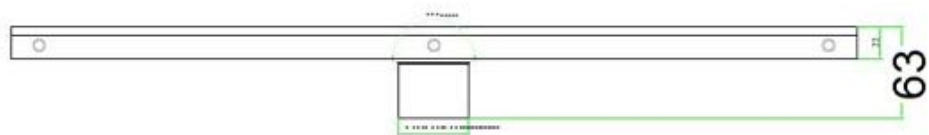

Product Code: 708900BK

Floor Drain

Specifications

Recommended Use	Domestic, hotel and commercial
Colour Availability	Chrome, Matte Black, Brushed Nickel, Brushed Gold, Brushed Rose Gold, Brushed Gunmetal
Finish	Chrome
Material	304 SS
Length	900*68mm
Diameter Pipe	50mm PVC