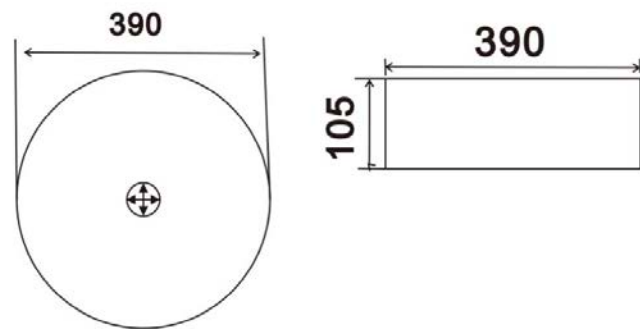

Product Code: 9423

Art Basin

Specifications

Recommended Use	Domestic, hotel and commercial
Material	Vitreous China
Colour	Glossy White
Colour Availability	Matte White, Matte Black
Fixing	Waterproof Sealant (not supplied)
Taphole	Without Taphole
Overflow	Without Overflow
Waste	Sold Separately
Tapware	Sold Separately