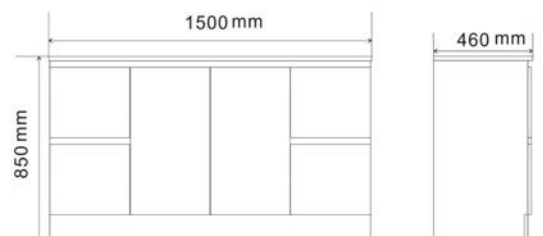

1500mm Free Standing Bathroom Vanity

Specifications

Recommended Use	Domestic, hotel and commercial
Vanity Top Material	Ceramic Top, Ceramic Basin
Vanity Material	MDF
Colour	Light Wood
Tap Hole	Single tap hole
Handle	Bevel grip finger pull
Doors	Soft close door
Waste	Exclude
Fixing	Bolted/Screwed to the wall (Fixings not included)