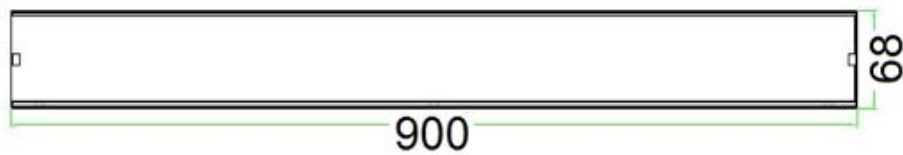

Product Code: 708900BK

Floor Drain

Specifications

Recommended Use	Domestic, hotel and commercial
Colour Availability	Chrome, Matte Black, Brushed Nickel, Brushed Gold, Brushed Rose Gold, Brushed Gunmetal
Finish	Chrome
Material	304 SS
Length	900*68mm
Diameter Pipe	50mm PVC