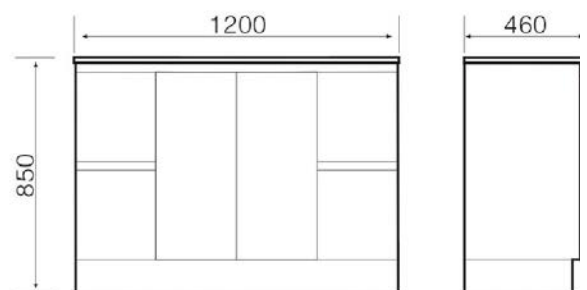

1200mm Free Standing Bathroom Vanity

Specifications

Recommended Use	Domestic, hotel and commercial
Vanity Top Material	Ceramic Top, Ceramic Basin
Vanity Material	MDF
Colour	Light Wood
Tap Hole	Single tap hole
Handle	Bevel grip finger pull
Doors	Soft close door
Waste	Exclude
Fixing	Bolted/Screwed to the wall (Fixings not included)