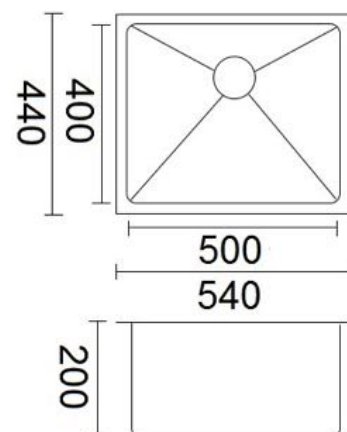

Single Bowl Stainless Steel Sink

Specifications

Recommended Use	Domestic, hotel and commercial
Finish Availability	Nano Black, Brush Stainless Steel, Gold, Rose Gold, Brush Gunmetal
Material	304 SS
Thickness	3mm Thickness Edge+1.2mm Thickness Bowl
Sink Installation	Inset / Undermount
Waste Type	Basket Waste
Overflow Configuration	Without Overflow
Sink Formation	Welded
Taphole Configuration	Without Tap Hole
Fixing	Clipping System