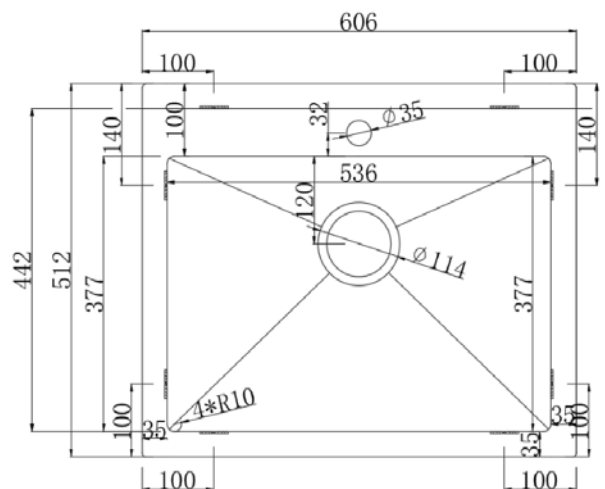

Laundry Trough

Specifications

Recommended Use	Domestic, hotel and commercial
Finish Availability	Nano Black, Brush Stainless Steel, Gold, Rose Gold, Brush Gunmetal
Material	304 SS
Thickness	3mm Thickness Edge+1.2mm Thickness Bowl
Sink Installation	Inset / Undermount
Waste Type	Basket Waste
Overflow Configuration	Without Overflow
Sink Formation	Welded
Capacity	50L
Taphole Configuration	With Tap Hole
Fixing	Clipping System