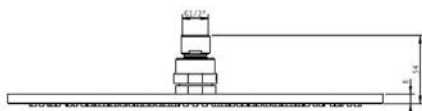

Brass Shower Head

Specifications

Recommended Use	Domestic, hotel and commercial
Colour	Chrome
Colour Availability	Chrome, Matte Black, Brushed Nickel, Brushed Gold, Brushed Gunmetal, Brushed Rose Gold
Material	Brass
Size Availability	200mm,250mm,300mm
Recommended Pressure Range	200 500 kPa
Max Continuous Working Pressure	1000 kPa
Max Continuous Working Temp.	65 C