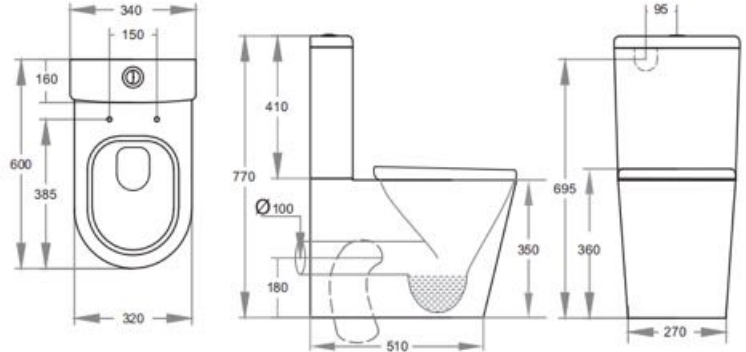

Product Code: 600J

Rimless Junior Toilet Toilet Suite

Specifications

Recommended Use	Domestic, hotel and commercial
Colour Availability	White
Material	Vitreous China
Toilet Seat	Care seat (single flap)
Outlet Type	Universal S & P S Trap Adaptor (supplied)
Inlet Valve Pressure Rating	500kPa
Pan Fixing	Screwed to the floor using brackets (supplied) and bedded with sealant
S Trap Setout	60-100mm
P Trap Setout	180mm