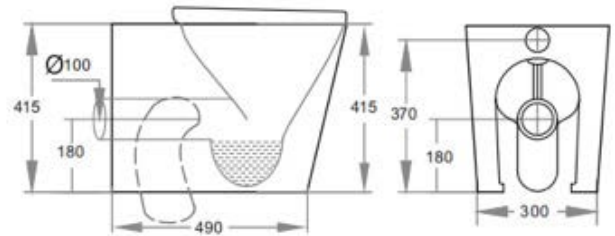

Product Code: 102

Washdown Wall Faced Toilet Pan

Specifications

Recommended Use	Domestic, hotel and commercial
Colour Availability	White
Material	Vitreous China
Toilet Seat	Soft Close
Outlet Type	Universal S & P S Trap Adaptor (supplied)
Inlet Valve Pressure Rating	500kPa
Pan Fixing	Screwed to the floor using brackets (supplied) and bedded with sealant
S Trap Setout	100-200mm
P Trap Setout	180mm