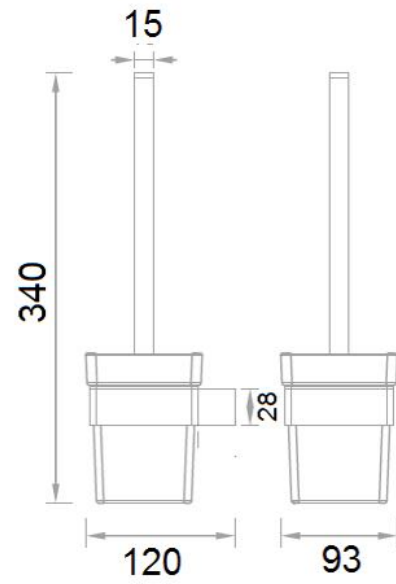

Product Code: 302594