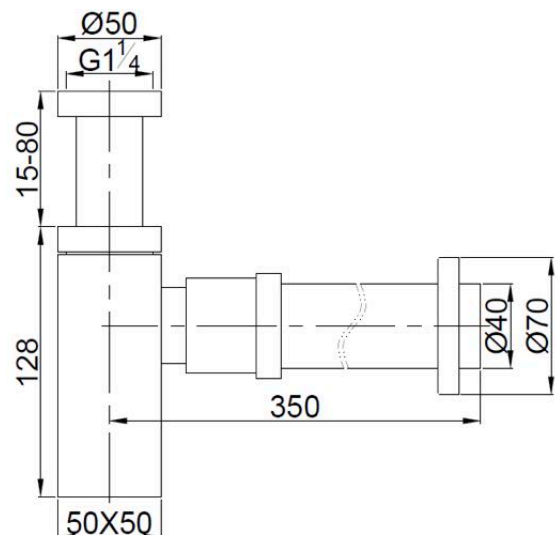

Basin Bottle Trap

Specifications

Recommended Use	Domestic, hotel and commercial
Colour Availability	Chrome, Matte Black, Brushed Nickel, Brushed Gold, Brushed Rose Gold, Brushed Gunmetal
Finish	Chrome
Material	Brass