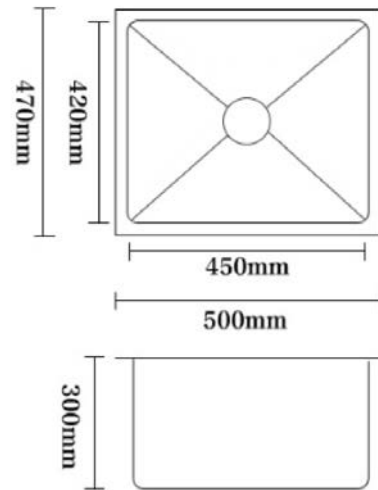

Product Code: CT-5047

Single Bowl Stainless Steel Sink

Specifications

Recommended Use	Domestic, hotel and commercial
Finish Availability	Nano Black, Brush Stainless Steel, Gold, Rose Gold, Brush Gunmetal
Material	304 SS
Thickness	3mm Thickness Edge+1.2mm Thickness Bowl
Sink Installation	Inset / Undermount
Waste Type	Basket Waste
Overflow Configuration	Without Overflow
Sink Formation	Welded
Capacity	54L
Tap Hole Configuration	Without Tap Hole
Fixing	Clipping System