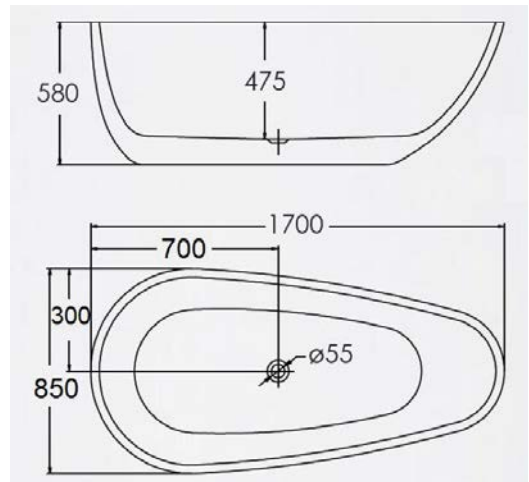

Product Code: 633

Free Standing Bath Tub

Specifications

Recommended Use	Domestic, hotel and commercial
Material	Sanitary grade acrylic
Colour	White
Size	1700*850*580mm
Fixing	Silicone to floor
Overflow	Without overflow
Waste	Include