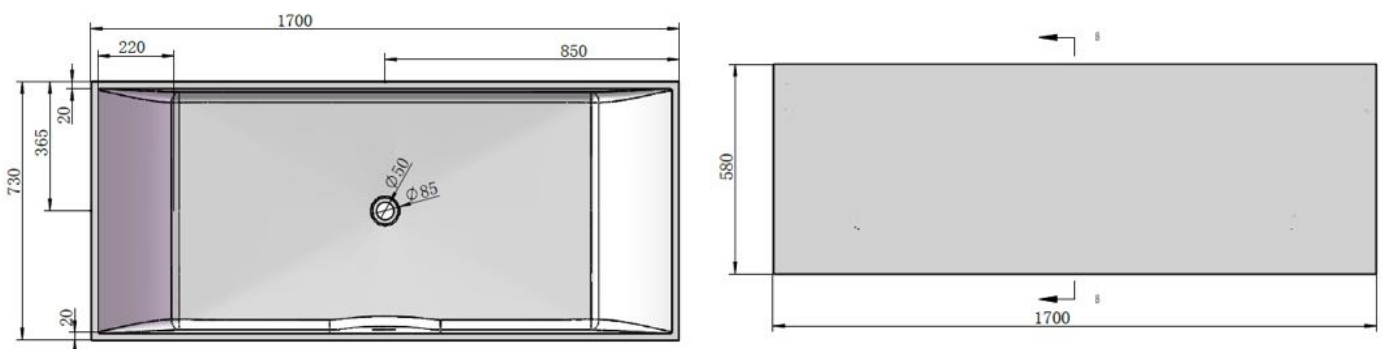

### Specifications

Recommended Use	Domestic, hotel and commercial
Material	Solid Surface
Colour	White
Size	1700*730*580mm
Fixing	Silicone to floor
Overflow	Without overflow
Waste	Include

Product Code: YG9838