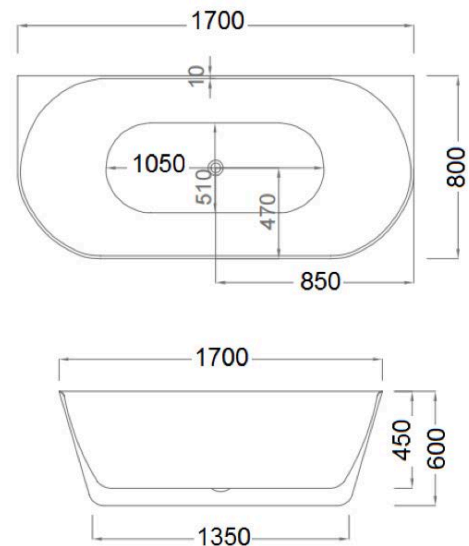

Back To Wall Bath Tub

Specifications

Recommended Use	Domestic, hotel and commercial
Material	Sanitary grade acrylic
Colour	White
Size	1700*800*600mm
Fixing	Silicone to floor
Overflow	Without overflow
Waste	Include