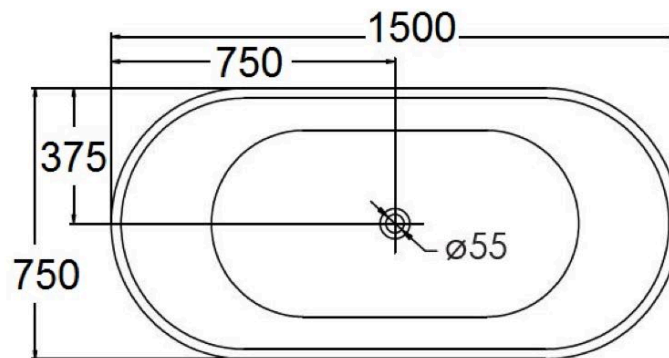

Product Code: 608B

Round Free Standing Bath Tub

Specifications

Recommended Use	Domestic, hotel and commercial
Material	Sanitary grade acrylic
Colour	White
Size	1500mm,1700mm
Fixing	Silicone to floor
Overflow	Without overflow
Waste	Include