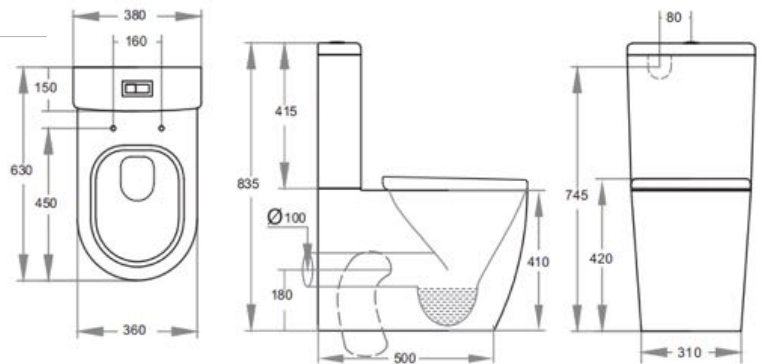

Product Code: 025

Tornado Wall Faced Toilet Suite

Specifications

Recommended Use	Domestic, hotel and commercial
Colour Availability	White
Material	Vitreous China
Toilet Seat	Soft Close
Outlet Type	Universal S & P S Trap Adaptor (supplied)
Water Inlet Position	Back Inlet or Bottom Inlet
Inlet Valve Pressure Rating	500kPa
Pan Fixing	Screwed to the floor using brackets (supplied) and bedded with sealant
S Trap Setout	60-140mm
P Trap Setout	180mm