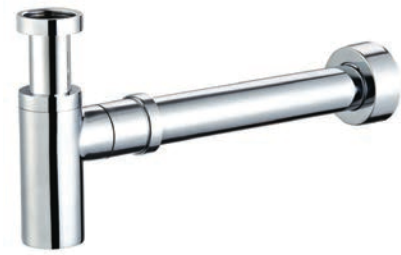

16

COLLECTION

---

**ACCESSORIES**

---

Specifications on Page 172

**700305**

Bottle Trap