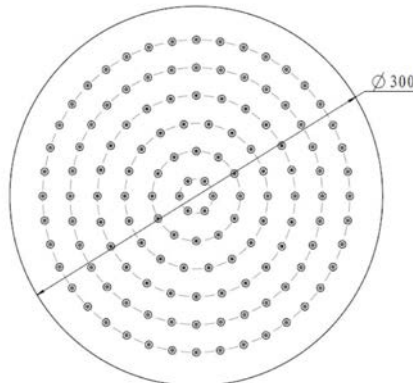

304 SS Shower Head

Specifications

Recommended Use	Domestic, hotel and commercial
Colour	Mirror Polished
Colour Availability	Mirror Polished, Matte Black, Brushed Nickel, Brushed Gold, Brushed Gunmetal, Brushed Rose Gold
Material	304 SS
Size Availability	200mm, 250mm, 300mm, 400mm
Recommended Pressure Range	200 500 kPa
Max Continuous Working Pressure	1000 kPa
Max Continuous Working Temp.	65 C