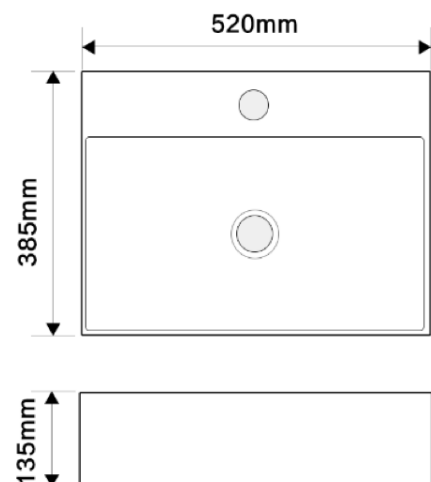

Art Basin

Specifications

Recommended Use	Domestic, hotel and commercial
Material	Vitreous China
Colour	Glossy White
Colour Availability	Matte White, Matte Black
Fixing	Waterproof Sealant (not supplied)
Taphole	1 Taphole
Overflow	With Overflow
Waste	Sold Separately
Tapware	Sold Separately