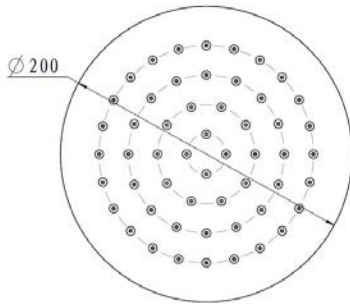

304 SS Shower Head

Specifications

Recommended Use	Domestic, hotel and commercial
Colour	Mirror Polished
Colour Availability	Mirror Polished, Matte Black, Brushed Nickel, Brushed Gold, Brushed Gunmetal, Brushed Rose Gold
Material	304 SS
Size Availability	200mm, 250mm, 300mm, 400mm
Recommended Pressure Range	200 500 kPa
Max Continuous Working Pressure	1000 kPa
Max Continuous Working Temp.	65 C