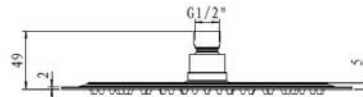

304 SS Shower Head

Specifications

Recommended Use	Domestic, hotel and commercial
Colour	Mirror Polished
Colour Availability	Mirror Polished, Matte Black, Brushed Nickel, Brushed Gold, Brushed Gunmetal, Brushed Rose Gold
Material	304 SS
Size Availability	200mm, 250mm, 300mm, 400mm
Recommended Pressure Range	200 500 kPa
Max Continuous Working Pressure	1000 kPa
Max Continuous Working Temp.	65 C