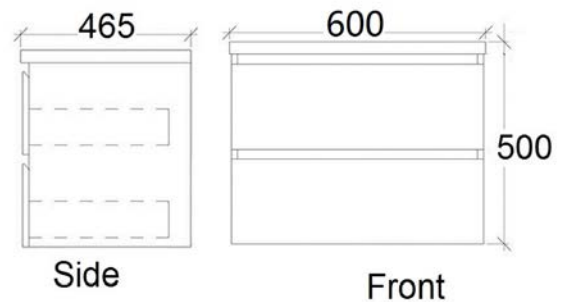

Product Code: WBV600

600mm Wall Hung Bathroom Vanity

Specifications

Recommended Use	Domestic, hotel and commercial
Vanity Top Material	Ceramic Top, Ceramic Basin
Vanity Material	MDF
Colour	White
Tap Hole	Single tap hole
Handle	Bevel grip finger pull
Doors	Soft close door
Waste	Exclude
Fixing	Bolted/Screwed to the wall