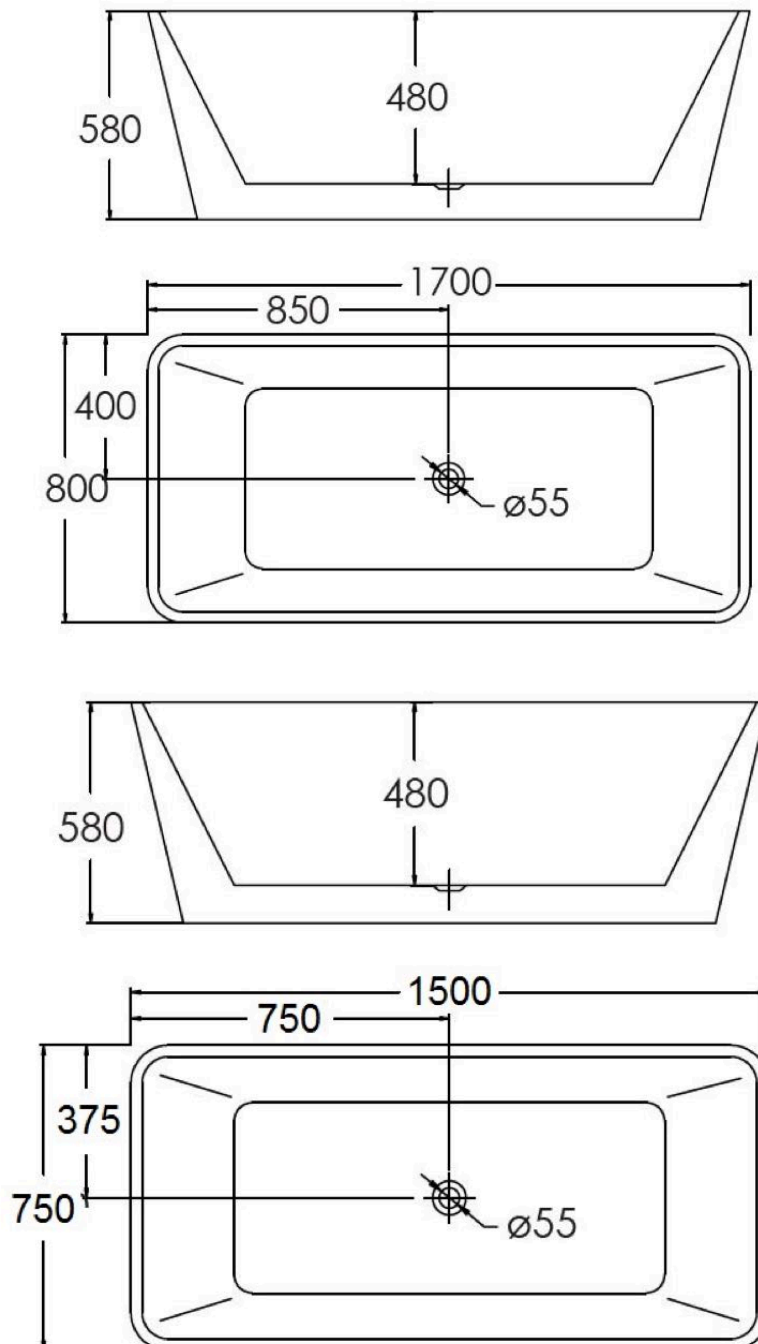

Product Code: 607B

Square Free Standing Bath Tub

Specifications

Recommended Use	Domestic, hotel and commercial
Material	Sanitary grade acrylic
Colour	White
Size	1500mm,1700mm
Fixing	Silicone to floor
Overflow	Without overflow
Waste	Include