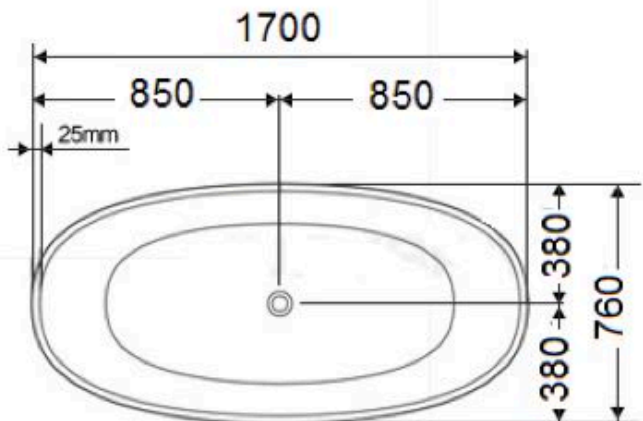

Product Code: YG9838

Free Standing Bath Tub

Specifications

Recommended Use	Domestic, hotel and commercial
Material	Solid Surface
Colour	White
Size	1500mm,1700mm
Fixing	Silicone to floor
Overflow	Without overflow
Waste	Include