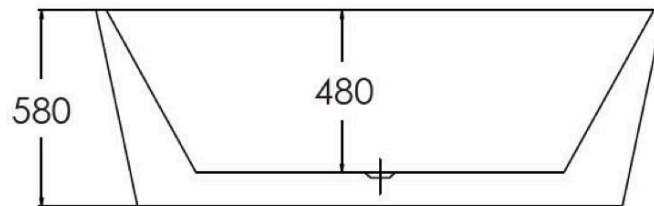

Product Code: 608B

Round Free Standing Bath Tub

Specifications

Recommended Use	Domestic, hotel and commercial
Material	Sanitary grade acrylic
Colour	White
Size	1500mm,1700mm
Fixing	Silicone to floor
Overflow	Without overflow
Waste	Include