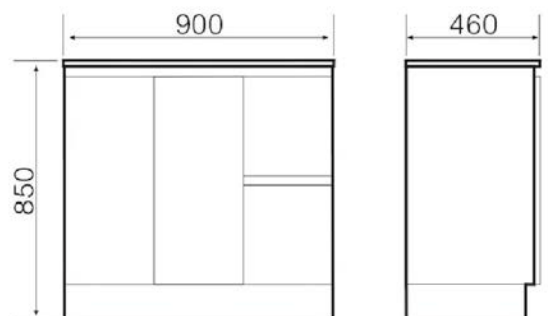

900mm Free Standing Bathroom Vanity

Specifications

Recommended Use	Domestic, hotel and commercial
Vanity Top Material	Ceramic Top, Ceramic Basin
Vanity Material	MDF
Colour	White
Tap Hole	Single tap hole
Handle	Bevel grip finger pull
Doors	Soft close door
Waste	Exclude
Fixing	Bolted/Screwed to the wall (Fixings not included)