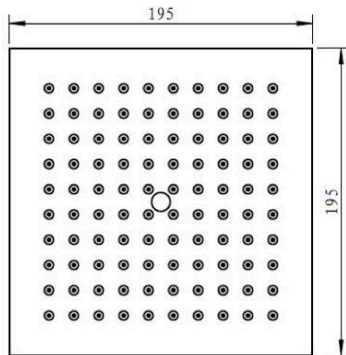

Product Code: 109200 (TBS0801CS)

Brass Shower Head

Specifications

Recommended Use	Domestic, hotel and commercial
Colour	Chrome
Colour Availability	Mirror Polished, Matte Black, Brushed Nickel, Brushed Gold, Brushed Gunmetal, Brushed Rose Gold
Material	Brass
Size Availability	200*200mm, 250*250mm, 300*300mm
Recommended Pressure Range	200 500 kPa
Max Continuous Working Pressure	1000 kPa
Max Continuous Working Temp.	65 C