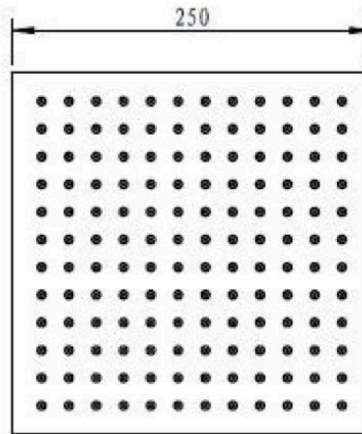

Product Code: 109200 (TBS0801CS)

Brass Shower Head

Specifications

Recommended Use	Domestic, hotel and commercial
Colour	Chrome
Colour Availability	Mirror Polished, Matte Black, Brushed Nickel, Brushed Gold, Brushed Gunmetal, Brushed Rose Gold
Material	Brass
Size Availability	200*200mm, 250*250mm, 300*300mm
Recommended Pressure Range	200 500 kPa
Max Continuous Working Pressure	1000 kPa
Max Continuous Working Temp.	65 C