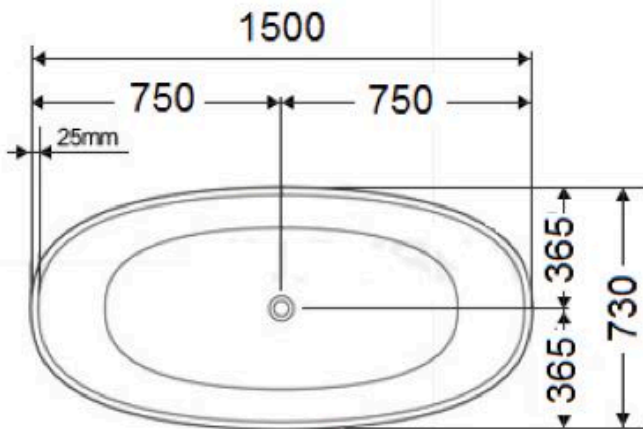

Product Code: YG9838

Free Standing Bath Tub

Specifications

Recommended Use	Domestic, hotel and commercial
Material	Solid Surface
Colour	White
Size	1500mm,1700mm
Fixing	Silicone to floor
Overflow	Without overflow
Waste	Include