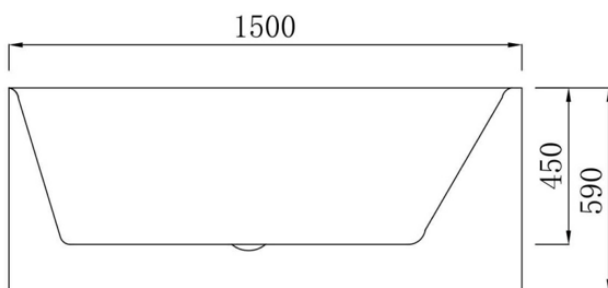

Corner Bath Tub

Specifications

Recommended Use	Domestic, hotel and commercial
Material	Sanitary grade acrylic
Colour	White
Size	1500*750*590mm
Fixing	Silicone to floor
Overflow	Without overflow
Waste	Include