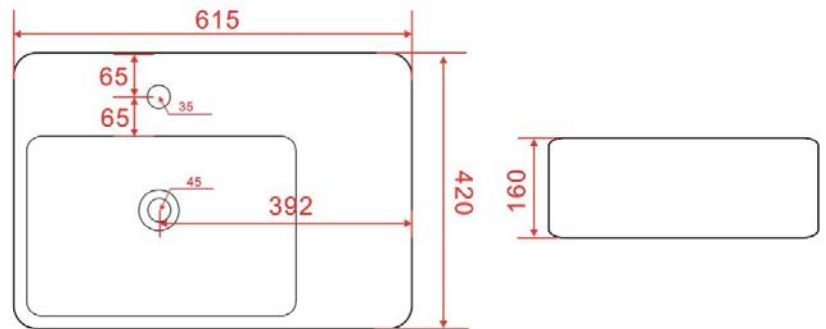

Product Code: WB6141L

Wall Hung Wash Basin

Specifications

Recommended Use	Domestic, hotel and commercial
Material	Vitreous China
Colour	Glossy White
Colour Availability	Matte White, Matte Black
Fixing	Include Clips
Taphole	1 Taphole
Overflow	With Overflow
Waste	Sold Separately
Tapware	Sold Separately