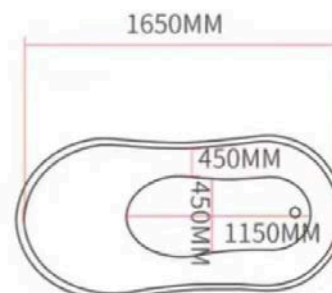

Free Standing Bath Tub

Specifications

Recommended Use	Domestic, hotel and commercial
Material	Sanitary grade acrylic
Colour	White
Size	1680*770*800mm
Fixing	Silicone to floor
Overflow	Without overflow
Waste	Include