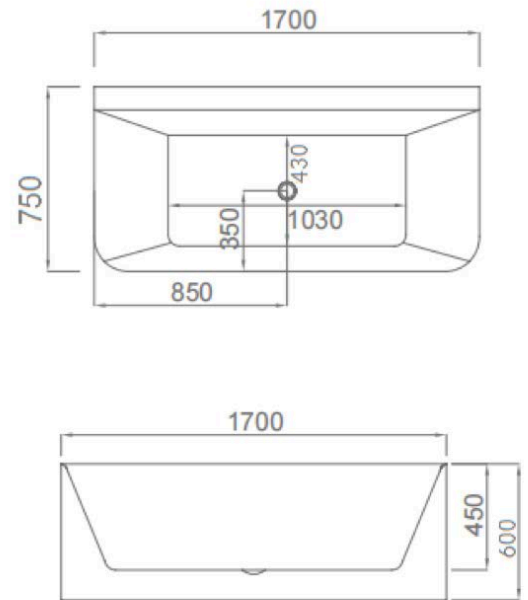

Product Code: 661

Back To Wall Bath Tub

Specifications

Recommended Use	Domestic, hotel and commercial
Material	Sanitary grade acrylic
Colour	White
Size	1700*750*600mm
Fixing	Silicone to floor
Overflow	Without overflow
Waste	Include