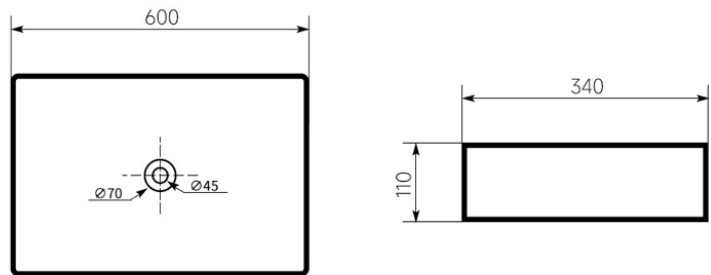

Product Code: 105D

Art Basin

Specifications

Recommended Use	Domestic, hotel and commercial
Material	Vitreous China
Colour	Glossy White
Colour Availability	Matte White, Matte Black
Fixing	Waterproof Sealant (not supplied)
Taphole	No Taphole
Overflow	No Overflow
Waste	Sold Separately
Tapware	Sold Separately