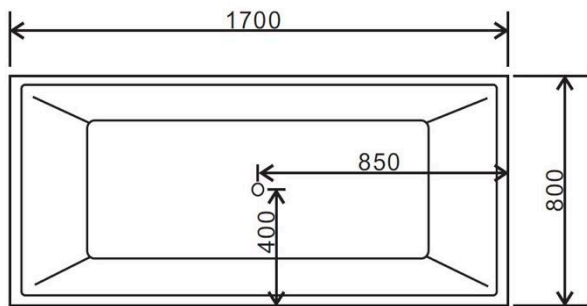

Product Code: 108

Square Free Standing Bath Tub

Specifications

Recommended Use	Domestic, hotel and commercial
Material	Sanitary grade acrylic
Colour	White
Size	1500mm,1700mm
Fixing	Silicone to floor
Overflow	Without overflow
Waste	Include