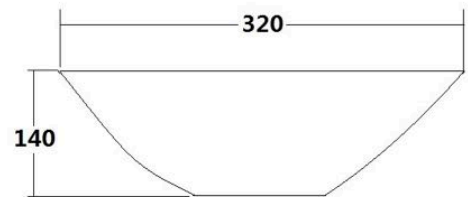

Product Code: 9021M

Art Basin

Specifications

Recommended Use	Domestic, hotel and commercial
Material	Vitreous China
Colour	Glossy White+Yellow Line
Colour Availability	Matte White, Matte Black
Fixing	Waterproof Sealant (not supplied)
Taphole	Without Taphole
Overflow	Without Overflow
Waste	Sold Separately
Tapware	Sold Separately