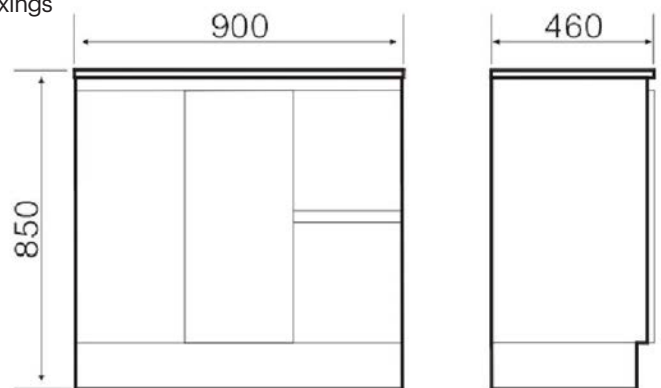

Product Code: 900W

900mm Free Standing Bathroom Vanity

Specifications

Recommended Use	Domestic, hotel and commercial
Vanity Top Material	Stone Top, Ceramic Basin
Vanity Material	MDF
Colour	Dark Wood
Tap Hole	Single tap hole
Handle	Bevel grip finger pull
Doors	Soft close door
Waste	Exclude
Fixing	Bolted/Screwed to the wall (Fixings not included)