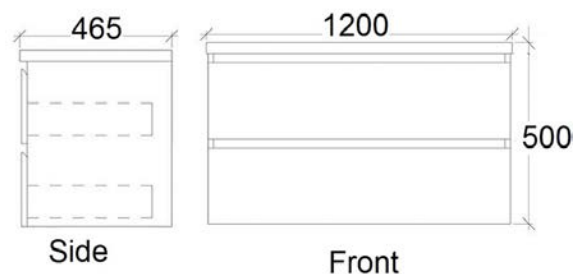

1200mm Wall Hung Bathroom Vanity

Specifications

Recommended Use	Domestic, hotel and commercial
Vanity Top Material	Ceramic Top, Ceramic Basin
Vanity Material	MDF
Colour	White
Tap Hole	Single tap hole
Handle	Bevel grip finger pull
Doors	Soft close door
Waste	Exclude
Fixing	Bolted/Screwed to the wall