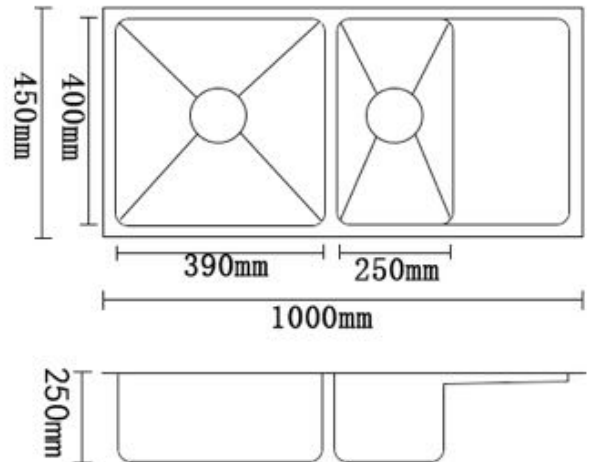

Product Code: CT-10045

1&1/2 Bowl With Drain Stainless Steel Sink

Specifications

Recommended Use	Domestic, hotel and commercial
Finish Availability	Nano Black, Brush Stainless Steel, Gold, Rose Gold, Brush Gunmetal
Material	304 SS
Thickness	3mm Thickness Edge+1.2mm Thickness Bowl
Sink Installation	Inset / Undermount
Waste Type	Basket Waste
Overflow Configuration	Without Overflow
Sink Formation	Welded
Taphole Configuration	Without Tap Hole
Fixing	Clipping System