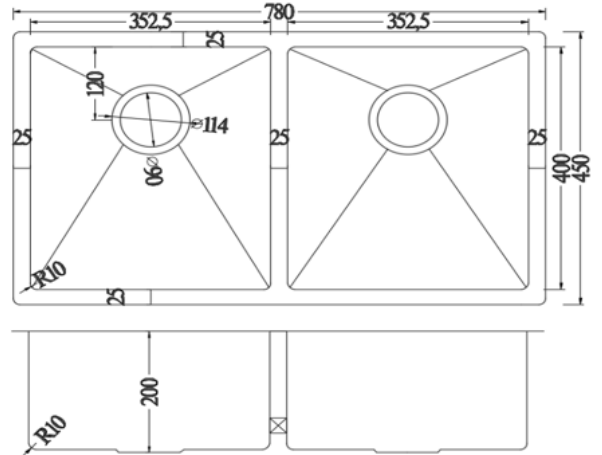

Product Code: CT-7845D

Double Bowl Stainless Steel Sink

Specifications

Recommended Use	Domestic, hotel and commercial
Finish Availability	Nano Black, Brush Stainless Steel, Gold, Rose Gold, Brush Gunmetal
Material	304 SS
Thickness	3mm Thickness Edge+1.2mm Thickness Bowl
Sink Installation	Inset / Undermount
Waste Type	Basket Waste
Overflow Configuration	Without Overflow
Sink Formation	Welded
Taphole Configuration	Without Tap Hole
Fixing	Clipping System