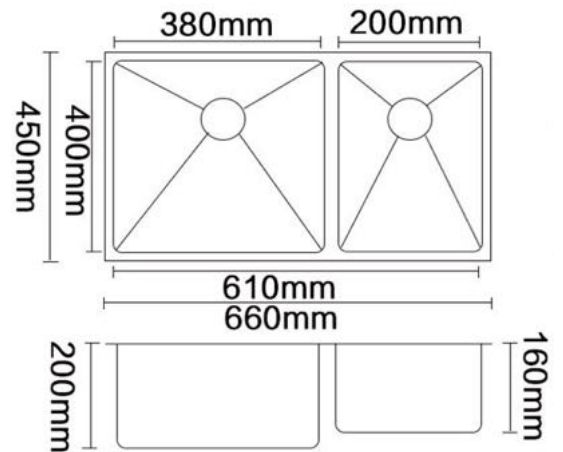

Product Code: CT-6645D

1&1/2 Bowl Stainless Steel Sink

Specifications

Recommended Use	Domestic, hotel and commercial
Finish Availability	Nano Black, Brush Stainless Steel, Gold, Rose Gold, Brush Gunmetal
Material	304 SS
Thickness	3mm Thickness Edge+1.2mm Thickness Bowl
Sink Installation	Inset / Undermount
Waste Type	Basket Waste
Overflow Configuration	Without Overflow
Sink Formation	Welded
Tap Hole Configuration	Without Tap Hole
Fixing	Clipping System