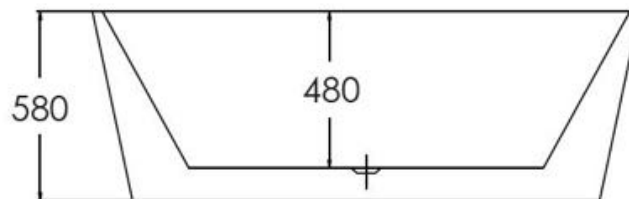

Product Code: 608B

Round Free Standing Bath Tub

Specifications

Recommended Use	Domestic, hotel and commercial
Material	Sanitary grade acrylic
Colour	White
Size	1500mm,1700mm
Fixing	Silicone to floor
Overflow	Without overflow
Waste	Include