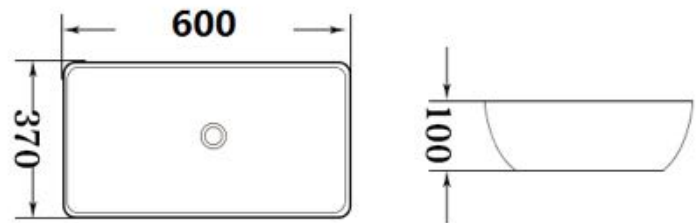

Product Code: 159D

Art Basin

Specifications

Recommended Use	Domestic, hotel and commercial
Material	Vitreous China
Colour	Glossy White
Colour Availability	Matte White, Matte Black
Fixing	Waterproof Sealant (not supplied)
Taphole	No Taphole
Overflow	No Overflow
Waste	Sold Separately
Tapware	Sold Separately