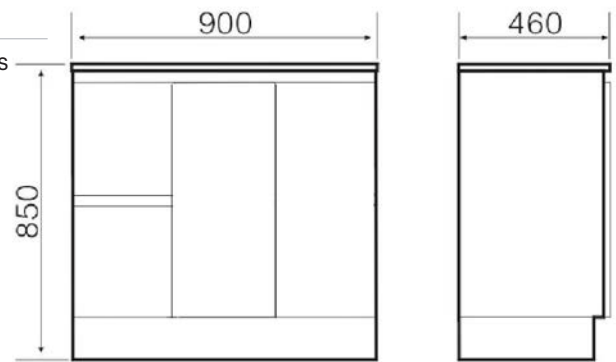

Product Code: 900A-B

900mm Free Standing Bathroom Vanity

Specifications

Recommended Use	Domestic, hotel and commercial
Vanity Top Material	Ceramic Top, Ceramic Basin
Vanity Material	MDF
Colour	Light Wood
Tap Hole	Single tap hole
Handle	Bevel grip finger pull
Doors	Soft close door
Waste	Exclude
Fixing	Bolted/Screwed to the wall (Fixings not included)