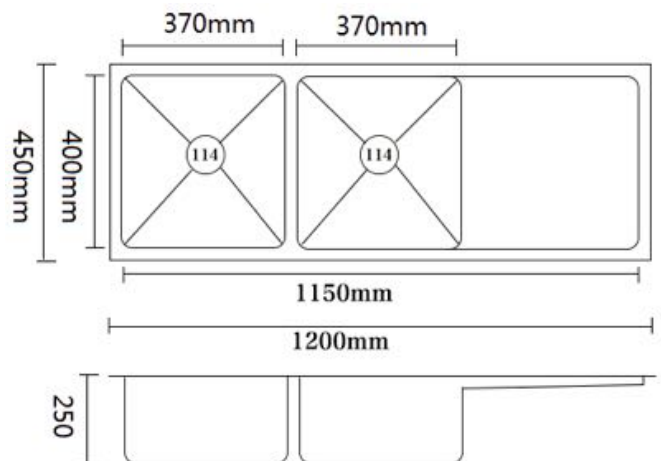

Double Bowl Stainless Steel Sink

Specifications

Recommended Use	Domestic, hotel and commercial
Finish Availability	Nano Black, Brush Stainless Steel, Gold, Rose Gold, Brush Gunmetal
Material	304 SS
Thickness	3mm Thickness Edge+1.2mm Thickness Bowl
Sink Installation	Inset / Undermount
Waste Type	Basket Waste
Overflow Configuration	Without Overflow
Sink Formation	Welded
Taphole Configuration	Without Tap Hole
Fixing	Clipping System