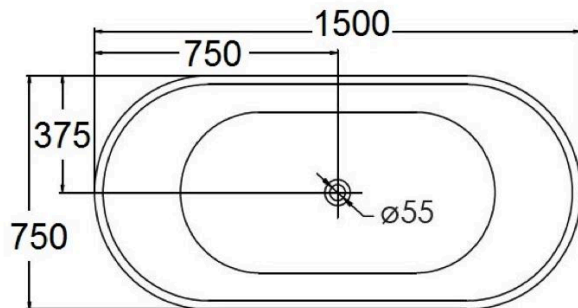

Product Code: 608BS

Round Built In Bath Tub

Specifications

Recommended Use	Domestic, hotel and commercial
Material	Sanitary grade acrylic
Colour	White
Size	1500mm,1700mm
Fixing	Built In
Overflow	Without overflow
Waste	Include