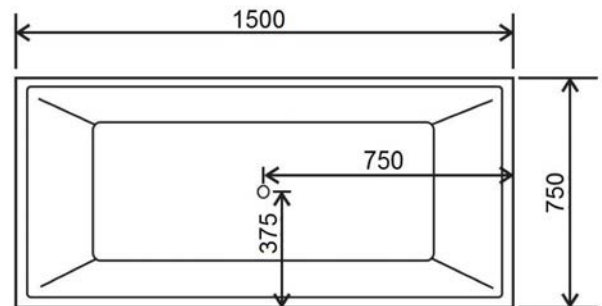

Product Code: 108

Square Free Standing Bath Tub

Specifications

Recommended Use	Domestic, hotel and commercial
Material	Sanitary grade acrylic
Colour	White
Size	1500mm,1700mm
Fixing	Silicone to floor
Overflow	Without overflow
Waste	Include