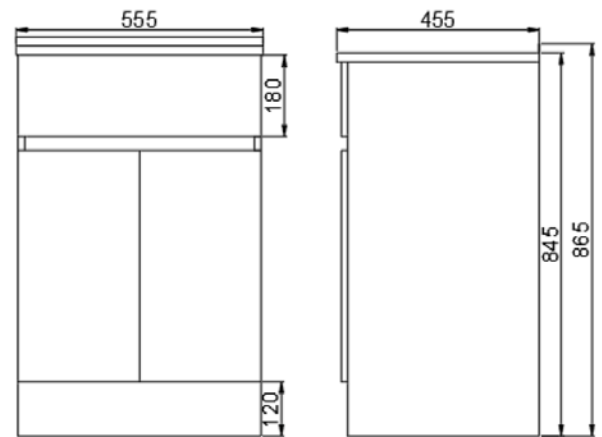

Product Code: 5545

Laundry Trough With Cabinets

Specifications

Recommended Use	Domestic, hotel and commercial
Bowl Material	304 Grade Stainless Steel
Cabinet Material	MDF and Powder Coated White
Waste Type	Basket Waste Included
Bypass	Yes
Door Design	Soft Close, Bevel grip finger pull
Tapware	Not Include
Capacity	45L