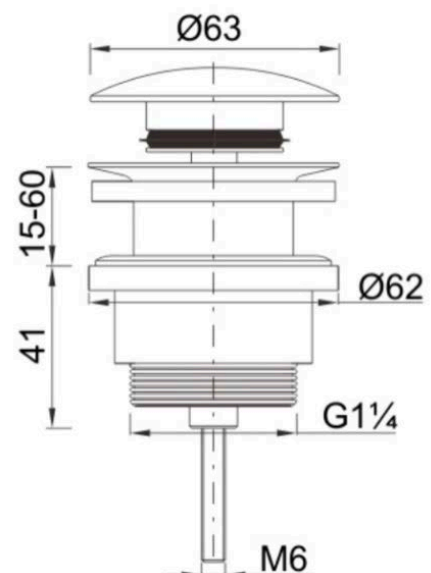

Basin Waste

Specifications

Recommended Use	Domestic, hotel and commercial
Colour Availability	Chrome, Matte Black, Brushed Nickel, Brushed Gold, Brushed Rose Gold, Brushed Gunmetal
Finish	Chrome
Material	Brass