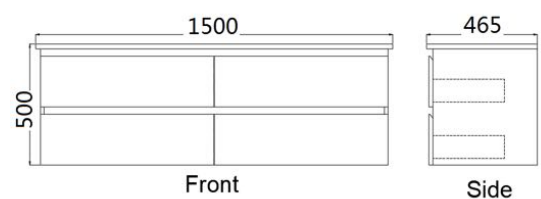

1500mm Wall Hung Bathroom Vanity

Specifications

Recommended Use	Domestic, hotel and commercial
Vanity Top Material	Stone Top, Ceramic Basin
Vanity Material	MDF
Colour	Light Wood
Tap Hole	Double tap holes
Handle	Bevel grip finger pull
Doors	Soft close door
Waste	Exclude
Fixing	Bolted/Screwed to the wall