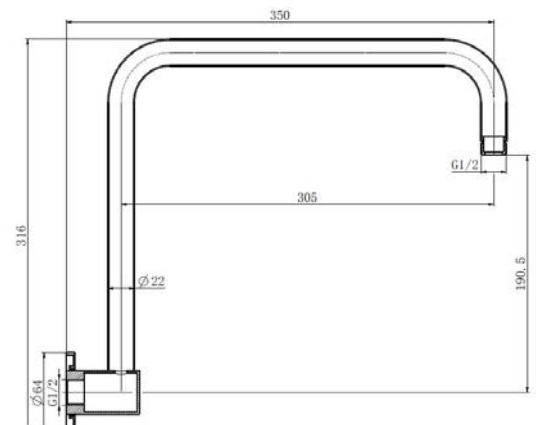

Round Wall Mounted Shower Arm

Specifications

Recommended Use	Domestic, hotel and commercial
Colour Availability	Chrome, Matte Black, Brushed Nickel, Brushed Gold, Brush Gunmetal, Brush Rose Gold
Material	Brass
Recommended Pressure Range	200 500 kPa
Max Continuous Working Pressure	1000 kPa
Max Continuous Working Temp.	65 C