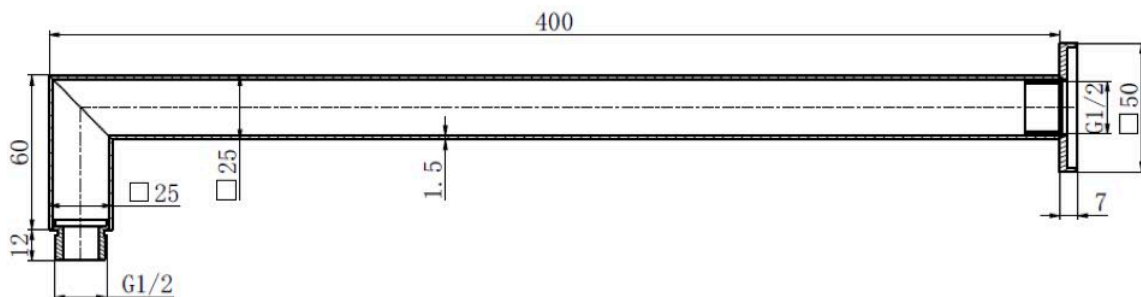

Square Wall Mounted Shower Arm

Specifications

Recommended Use	Domestic, hotel and commercial
Colour Availability	Chrome, Matte Black, Brushed Nickel, Brushed Gold, Brush Gunmetal, Brush Rose Gold
Material	Brass
Recommended Pressure Range	200 500 kPa
Max Continuous Working Pressure	1000 kPa
Max Continuous Working Temp.	65 C