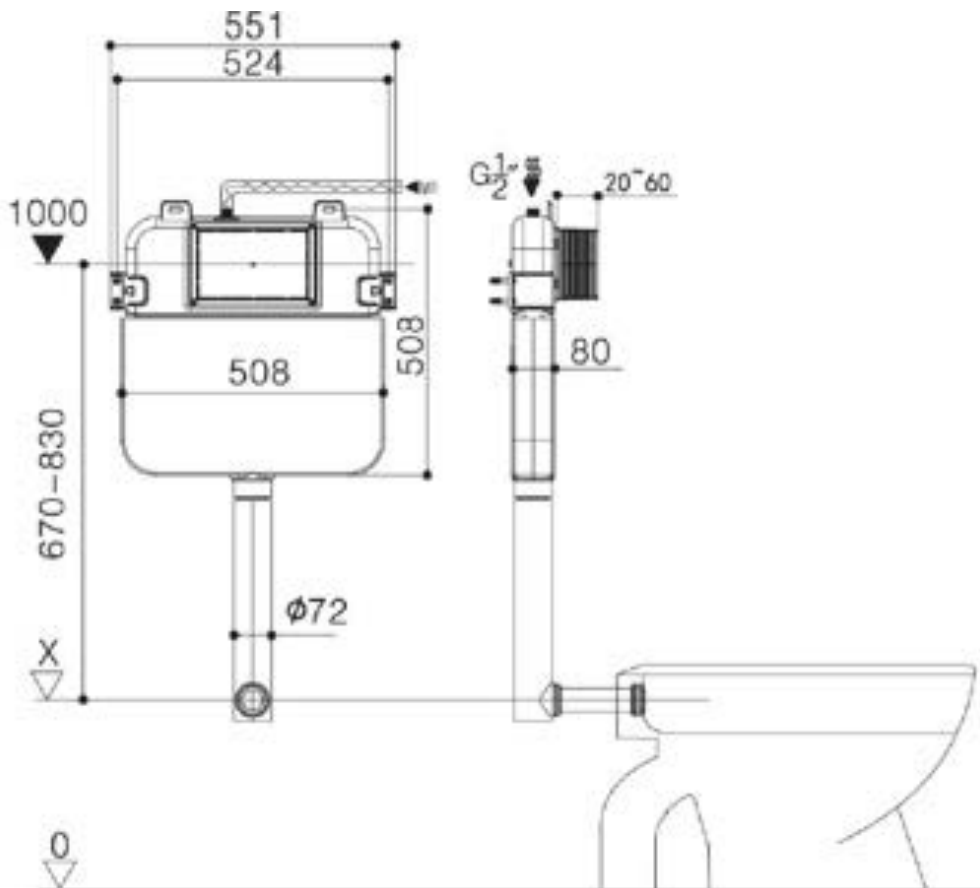

Product Code: G30032

R&T In Wall Cistern For Wall Hung Toilet Pan

Specifications

Recommended Use	Domestic, hotel and commercial
Button Color	G3004118 can be Chrome, Black, Brush Gunmetal, Brush Gold, Brush Nickel, Brush Rose Gold
Available Buttons	See below (To be ordered separately)
Water Efficiency	4 Star. 4.5/3L per flush Average flush: 3.3L
Outlet Type	P Trap Only
Pressure Rating	Recommend 350-500 kPa
Pan Fixing	To wall using solid or cavity wall brackets (not supplied)
Cistern Fixing	For use with in wall cistern or flush valve (sold separately)
P Trap Setout	180mm