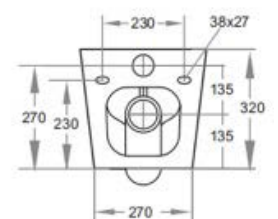

Washdown Wall Hung Toilet Pan

Specifications

Recommended Use	Domestic, hotel and commercial
Colour Availability	White
Material	Vitreous China
Toilet Seat	Soft Close
Outlet Type	P Trap Only
Inlet Valve Pressure Rating	500kPa
Pan Fixing	To wall using solid or cavity wall brackets (not supplied)
Cistern Fixing	For use with in wall cistern or flush valve (sold separately)
P Trap Setout	180mm