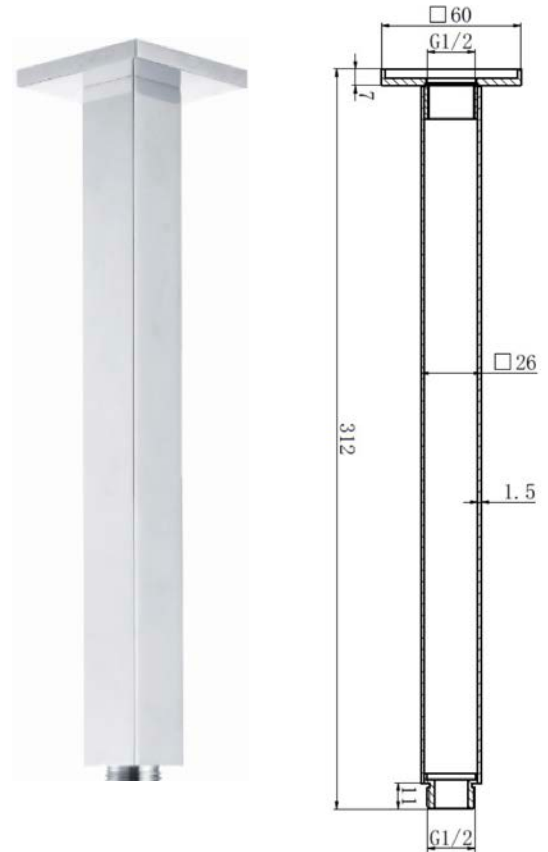

Product Code: 230300

Square Ceiling Shower Arm

Specifications

Recommended Use	Domestic, hotel and commercial
Colour Availability	Chrome, Matte Black, Brushed Nickel, Brushed Gold, Brush Gunmetal, Brush Rose Gold
Material	Brass
Recommended Pressure Range	200 500 kPa
Max Continuous Working Pressure	1000 kPa
Max Continuous Working Temp.	65 C