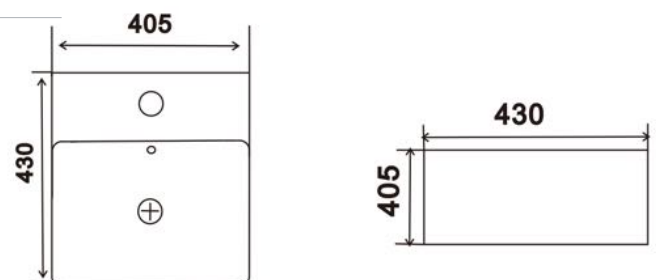

Art Basin

Specifications

Recommended Use	Domestic, hotel and commercial
Material	Vitreous China
Colour	Glossy White
Colour Availability	Matte White, Matte Black
Fixing	Waterproof Sealant (not supplied)
Taphole	1 Taphole
Overflow	With Overflow
Waste	Sold Separately
Tapware	Sold Separately