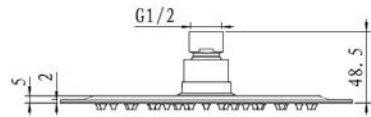

304 SS Shower Head

Specifications

Recommended Use	Domestic, hotel and commercial
Colour	Mirror Polished
Colour Availability	Mirror Polished, Matte Black, Brushed Nickel, Brushed Gold, Brushed Gunmetal, Brushed Rose Gold
Material	304 SS
Size Availability	200mm, 250mm, 300mm, 400mm
Recommended Pressure Range	200 500 kPa
Max Continuous Working Pressure	1000 kPa
Max Continuous Working Temp.	65 C