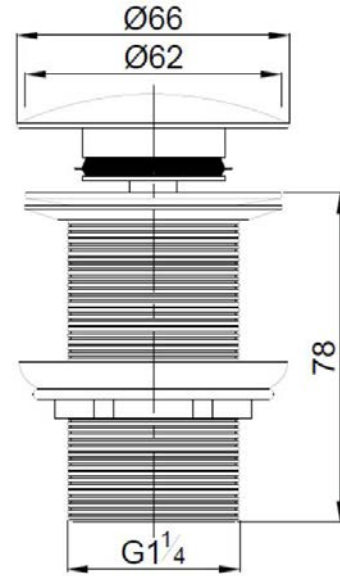

Product Code: 700106

Basin Waste

Specifications

Recommended Use	Domestic, hotel and commercial
Colour Availability	Chrome, Matte Black, Brushed Nickel, Brushed Gold, Brushed Rose Gold, Brushed Gunmetal
Finish	Chrome
Material	Brass