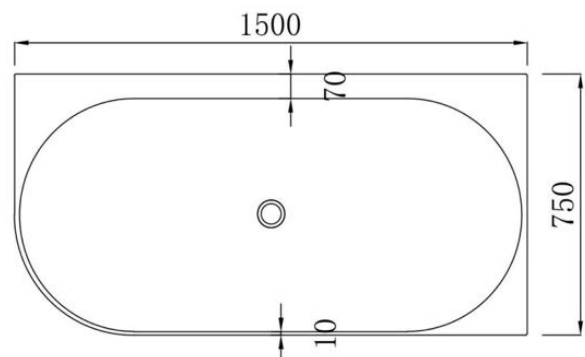

Corner Bath Tub

Specifications

Recommended Use	Domestic, hotel and commercial
Material	Sanitary grade acrylic
Colour	White
Size	1500*750*590mm
Fixing	Silicone to floor
Overflow	Without overflow
Waste	Include