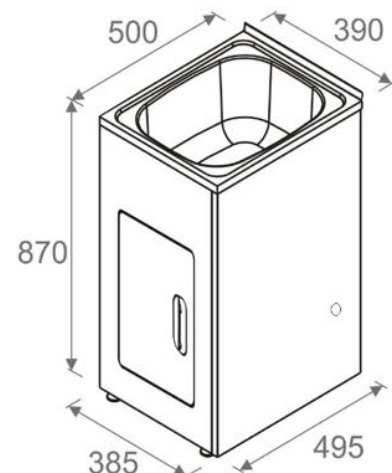

Laundry Trough With Cabinets

Specifications

Recommended Use	Domestic, hotel and commercial
Bowl Material	304 Grade Stainless Steel
Cabinet Material	Galvanised Steel, Rust Resistant and Powder Coated White
Cabinet finish	Powder coated
Waste Type	Basket Waste Included
Bypass	Yes
Door Design	Reversible Door
Tapware	Not Include
Capacity	27L