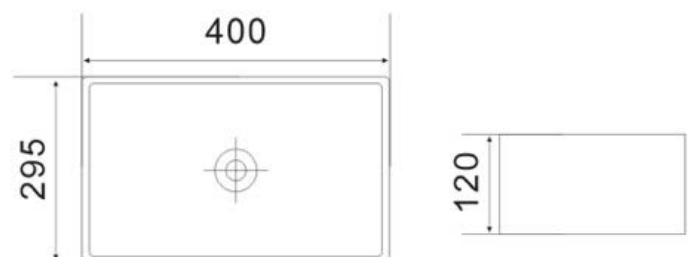

Art Basin

Specifications

Recommended Use	Domestic, hotel and commercial
Material	Vitreous China
Colour	Glossy White+Matte Black
Colour Availability	Matte White, Matte Black
Fixing	Waterproof Sealant (not supplied)
Taphole	Without Taphole
Overflow	Without Overflow
Waste	Sold Separately
Tapware	Sold Separately