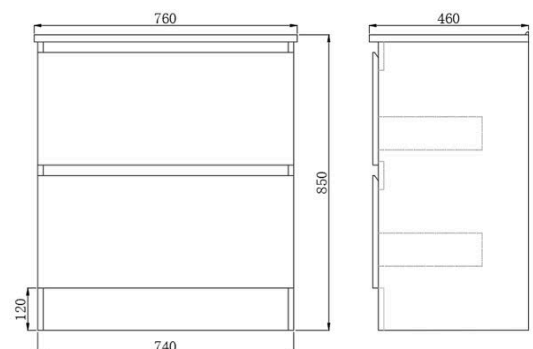

750mm Free Standing Bathroom Vanity

Specifications

Recommended Use	Domestic, hotel and commercial
Vanity Top Material	Stone Top, Ceramic Basin
Vanity Material	MDF
Colour	Light Wood
Tap Hole	Single tap hole
Handle	Bevel grip finger pull
Doors	Soft close door
Waste	Exclude
Fixing	Bolted/Screwed to the wall (Fixings not included)