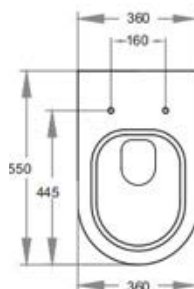

Washdown Wall Hung Toilet Pan

Specifications

Recommended Use	Domestic, hotel and commercial
Colour Availability	White
Material	Vitreous China
Toilet Seat	Soft Close
Outlet Type	P Trap Only
Inlet Valve Pressure Rating	500kPa
Pan Fixing	To wall using solid or cavity wall brackets (not supplied)
Cistern Fixing	For use with in wall cistern or flush valve (sold separately)
P Trap Setout	180mm