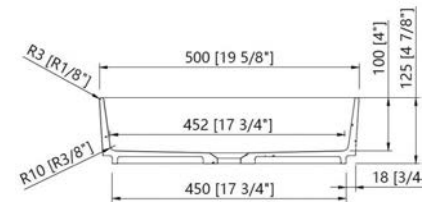

Product Code: EB06

Art Basin

Specifications

Recommended Use	Domestic, hotel and commercial
Material	Solid Surface
Colour	Matte White
Colour Availability	Glossy White
Fixing	Waterproof Sealant (not supplied)
Taphole	Without Taphole
Overflow	Without Overflow
Waste	Sold Separately
Tapware	Sold Separately