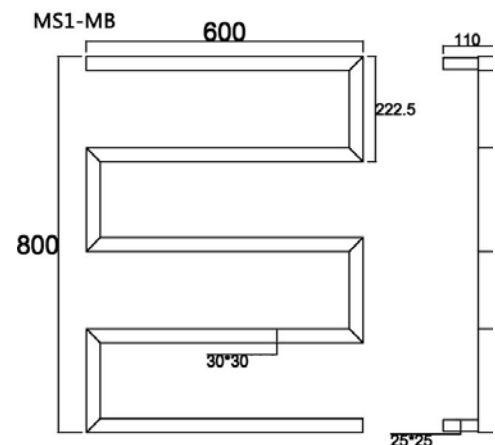

Heated Towel Rail

Specifications

Recommended Use	Domestic, hotel and commercial
Finish	Matte Black
Colour Availability	Brushed Nickel, Matte Black, White, Brushed Gold, Brushed Rose Gold, Brushed Gunmetal
Material	304 SS
Power Entry	Bottom Right Leg or Top Left Leg
Heating Method	Dry Element
Voltage	220V-240V
IP Rating	IP55
Wattage	60 watts