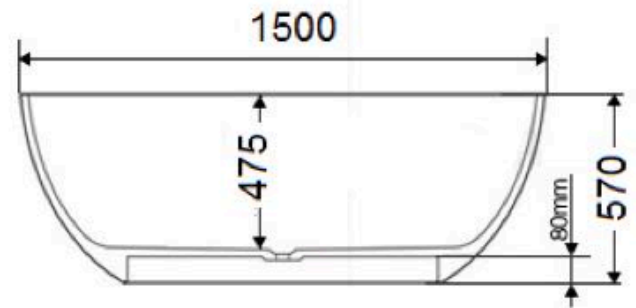

Product Code: YG9838

Free Standing Bath Tub

Specifications

Recommended Use	Domestic, hotel and commercial
Material	Solid Surface
Colour	White
Size	1500mm,1700mm
Fixing	Silicone to floor
Overflow	Without overflow
Waste	Include