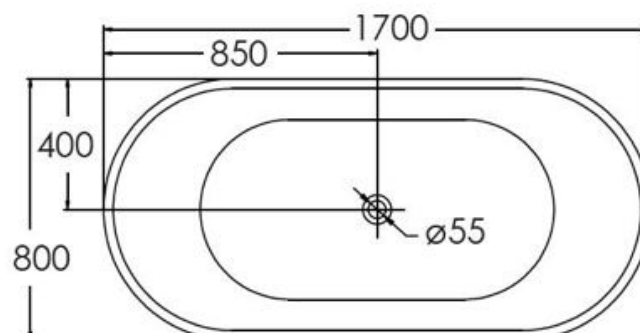

Product Code: 608B

Round Free Standing Bath Tub

Specifications

Recommended Use	Domestic, hotel and commercial
Material	Sanitary grade acrylic
Colour	White
Size	1500mm,1700mm
Fixing	Silicone to floor
Overflow	Without overflow
Waste	Include