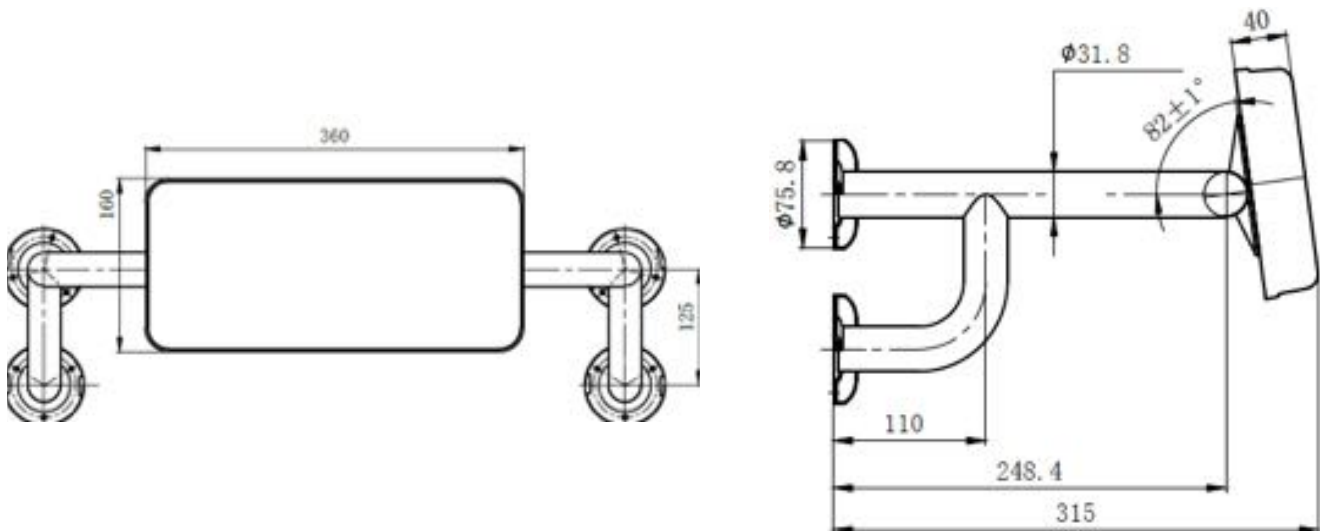

Product Code: 024

Washdown Disabled Toilet Suite

Specifications

Recommended Use	Domestic, hotel and commercial
Colour Availability	White
Material	Vitreous China
Toilet Seat	Care seat (single flap)
Water Inlet Position	Bottom Inlet
Inlet Valve Pressure Rating	500kPa
Pan Fixing	Screwed to the floor using brackets (supplied) and bedded with sealant
S Trap Setout	290mm