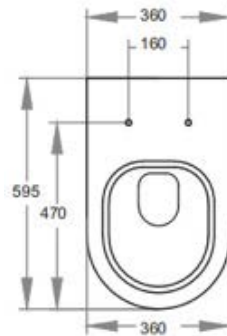

Product Code: 102

Washdown Wall Faced Toilet Pan

Specifications

Recommended Use	Domestic, hotel and commercial
Colour Availability	White
Material	Vitreous China
Toilet Seat	Soft Close
Outlet Type	Universal S & P S Trap Adaptor (supplied)
Inlet Valve Pressure Rating	500kPa
Pan Fixing	Screwed to the floor using brackets (supplied) and bedded with sealant
S Trap Setout	100-200mm
P Trap Setout	180mm