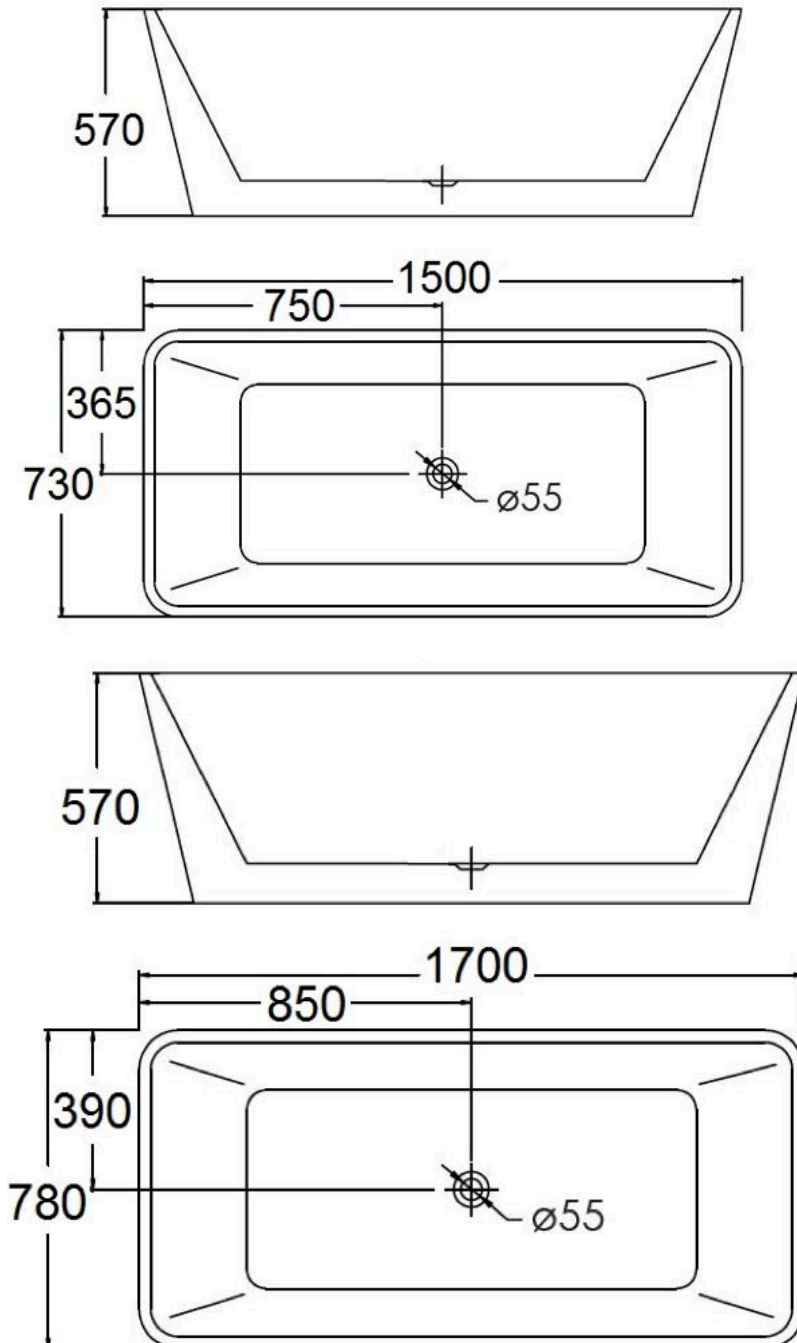

### Specifications

Recommended Use	Domestic, hotel and commercial
Material	Solid Surface
Colour	White
Size	1500mm,1700mm
Fixing	Silicone to floor
Overflow	Without overflow
Waste	Include