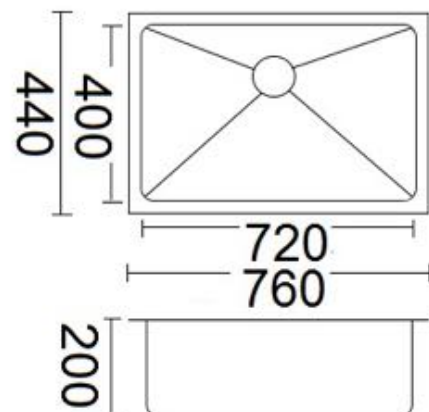

Single Bowl Stainless Steel Sink

Specifications

Recommended Use	Domestic, hotel and commercial
Finish Availability	Nano Black, Brush Stainless Steel, Gold, Rose Gold, Brush Gunmetal
Material	304 SS
Thickness	3mm Thickness Edge+1.2mm Thickness Bowl
Sink Installation	Inset / Undermount
Waste Type	Basket Waste
Overflow Configuration	Without Overflow
Sink Formation	Welded
Tap Hole Configuration	Without Tap Hole
Fixing	Clipping System