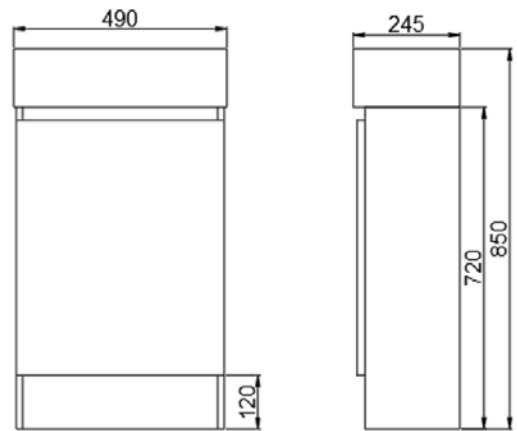

Product Code: 500A

Small Size Bathroom Vanity

Specifications

Recommended Use	Domestic, hotel and commercial
Vanity Top Material	Ceramic Basin
Vanity Material	MDF
Colour	White
Tap Hole	Single tap hole
Handle	Bevel grip finger pull
Doors	Soft close door
Waste	Exclude
Fixing	Bolted/Screwed to the wall (Fixings not included)