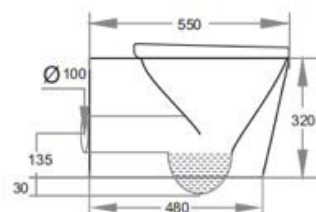

Washdown Wall Hung Toilet Pan

Specifications

Recommended Use	Domestic, hotel and commercial
Colour Availability	White
Material	Vitreous China
Toilet Seat	Soft Close
Outlet Type	P Trap Only
Inlet Valve Pressure Rating	500kPa
Pan Fixing	To wall using solid or cavity wall brackets (not supplied)
Cistern Fixing	For use with in wall cistern or flush valve (sold separately)
P Trap Setout	180mm