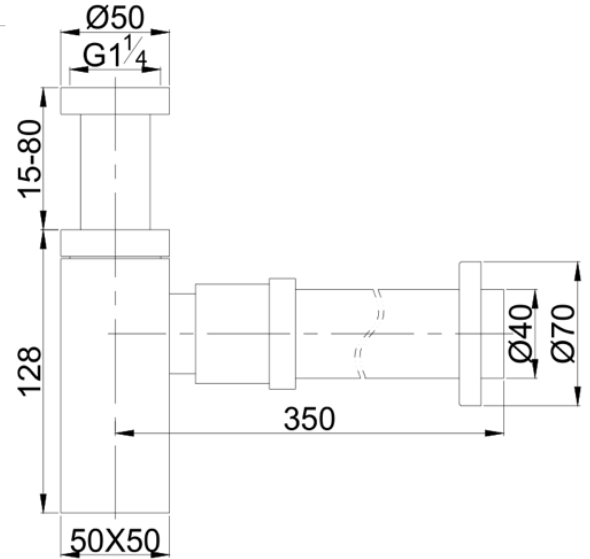

Product Code: 700302

Basin Bottle Trap

Specifications

Recommended Use	Domestic, hotel and commercial
Colour Availability	Chrome, Matte Black, Brushed Nickel, Brushed Gold, Brushed Rose Gold, Brushed Gunmetal
Finish	Chrome
Material	Brass