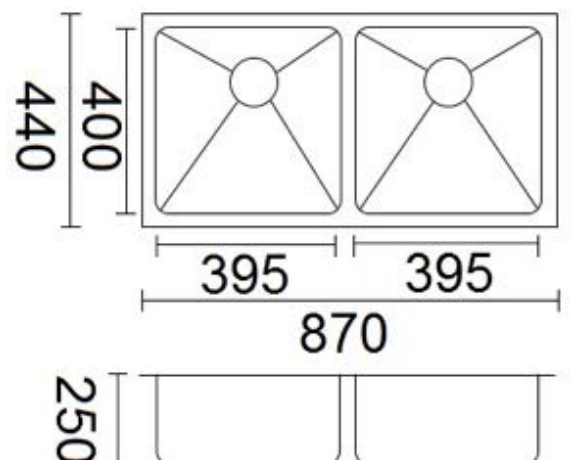

Double Bowl Stainless Steel Sink

Specifications

Recommended Use	Domestic, hotel and commercial
Finish Availability	Nano Black, Brush Stainless Steel, Gold, Rose Gold, Brush Gunmetal
Material	304 SS
Thickness	3mm Thickness Edge+1.2mm Thickness Bowl
Sink Installation	Inset / Undermount
Waste Type	Basket Waste
Overflow Configuration	Without Overflow
Sink Formation	Welded
Taphole Configuration	Without Tap Hole
Fixing	Clipping System