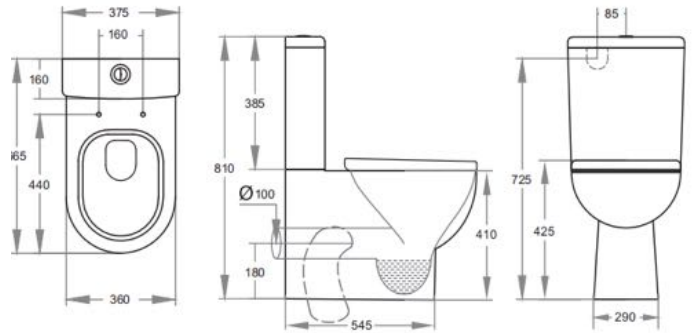

Product Code: 014

Washdown Wall Faced Toilet Suite

Specifications

Recommended Use	Domestic, hotel and commercial
Colour Availability	White
Material	Vitreous China
Toilet Seat	Soft Close
Outlet Type	Universal S & P S Trap Adaptor (supplied)
Water Inlet Position	Back Inlet or Bottom Inlet
Inlet Valve Pressure Rating	500kPa
Pan Fixing	Screwed to the floor using brackets (supplied) and bedded with sealant
S Trap Setout	60-180mm
P Trap Setout	180mm