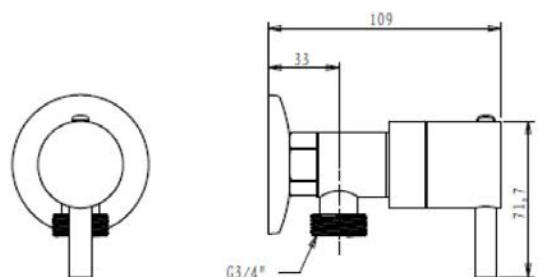

Washing Machine Stop Taps

Specifications

Recommended Use	Domestic, hotel and commercial
Colour Availability	Chrome, Matte Black, Brushed Nickel, Brushed Gold, Brushed Gunmetal, Brushed Rose Gold
Material	Brass
Finish	Chrome
Cartridge	1/4 Turn
Recommended Pressure Range	200 500 kPa
Max Continuous Working Pressure	1000 kPa
Max Continuous Working Temp.	65 C