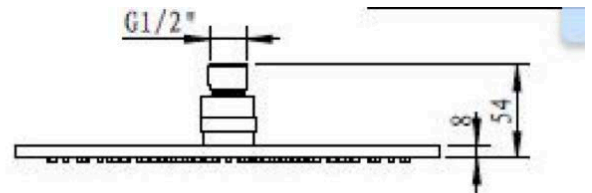

Brass Shower Head

Specifications

Recommended Use	Domestic, hotel and commercial
Colour	Chrome
Colour Availability	Chrome, Matte Black, Brushed Nickel, Brushed Gold, Brushed Gunmetal, Brushed Rose Gold
Material	Brass
Size Availability	200mm,250mm,300mm
Recommended Pressure Range	200 500 kPa
Max Continuous Working Pressure	1000 kPa
Max Continuous Working Temp.	65 C