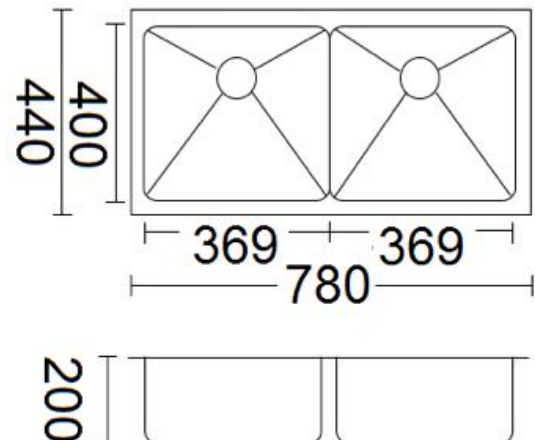

Double Bowl Stainless Steel Sink

Specifications

Recommended Use	Domestic, hotel and commercial
Finish Availability	Nano Black, Brush Stainless Steel, Gold, Rose Gold, Brush Gunmetal
Material	304 SS
Thickness	3mm Thickness Edge+1.2mm Thickness Bowl
Sink Installation	Inset / Undermount
Waste Type	Basket Waste
Overflow Configuration	Without Overflow
Sink Formation	Welded
Taphole Configuration	Without Tap Hole
Fixing	Clipping System