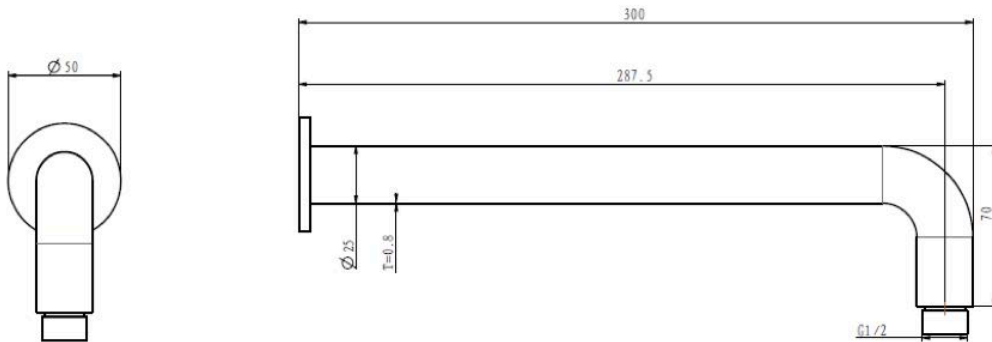

Product Code: 220300-1

Round Wall Mounted Shower Arm

Specifications

Recommended Use	Domestic, hotel and commercial
Colour Availability	Chrome, Matte Black, Brushed Nickel, Brushed Gold, Brush Gunmetal, Brush Rose Gold
Material	Brass
Recommended Pressure Range	200 500 kPa
Max Continuous Working Pressure	1000 kPa
Max Continuous Working Temp.	65 C