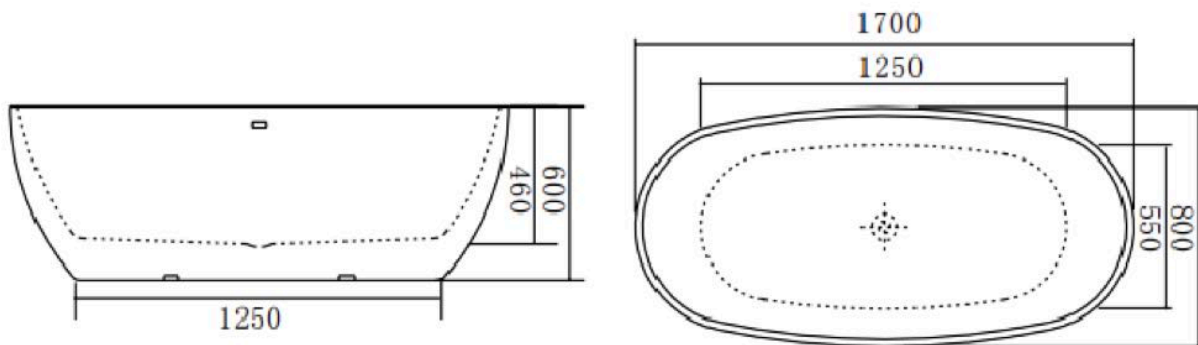

Product Code: 6008

Free Standing Bath Tub

Specifications

Recommended Use	Domestic, hotel and commercial
Material	Sanitary grade acrylic
Colour	White
Size	1700*800*600mm
Fixing	Silicone to floor
Overflow	Without overflow
Waste	Include