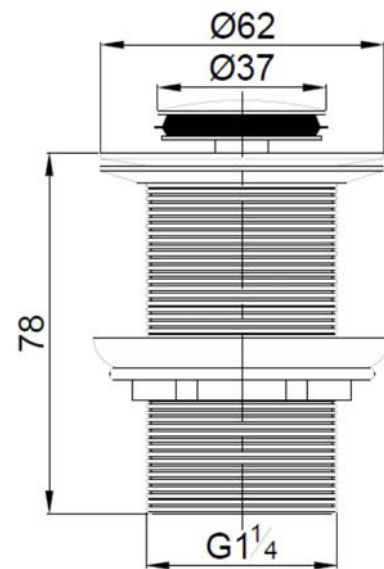

Product Code: 700102

Basin Waste

Specifications

Recommended Use	Domestic, hotel and commercial
Colour Availability	Chrome, Matte Black, Brushed Nickel, Brushed Gold, Brushed Rose Gold, Brushed Gunmetal
Finish	Chrome
Material	Brass