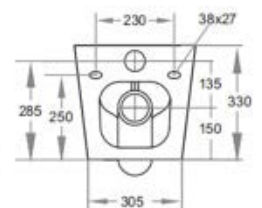

Washdown Wall Hung Toilet Pan

Specifications

Recommended Use	Domestic, hotel and commercial
Colour Availability	White
Material	Vitreous China
Toilet Seat	Soft Close
Outlet Type	P Trap Only
Inlet Valve Pressure Rating	500kPa
Pan Fixing	To wall using solid or cavity wall brackets (not supplied)
Cistern Fixing	For use with in wall cistern or flush valve (sold separately)
P Trap Setout	180mm