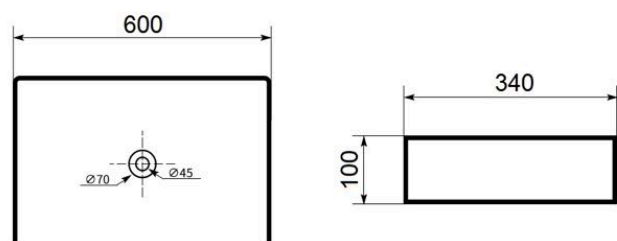

Art Basin

Specifications

Recommended Use	Domestic, hotel and commercial
Material	Vitreous China
Colour	Glossy White+Yellow Line
Colour Availability	Matte White, Matte Black
Fixing	Waterproof Sealant (not supplied)
Taphole	No Taphole
Overflow	No Overflow
Waste	Sold Separately
Tapware	Sold Separately