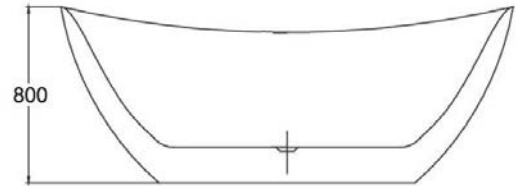

Product Code: 638

Free Standing Bath Tub

Specifications

Recommended Use	Domestic, hotel and commercial
Material	Sanitary grade acrylic
Colour	White
Size	1700*800*800mm
Fixing	Silicone to floor
Overflow	Without overflow
Waste	Include