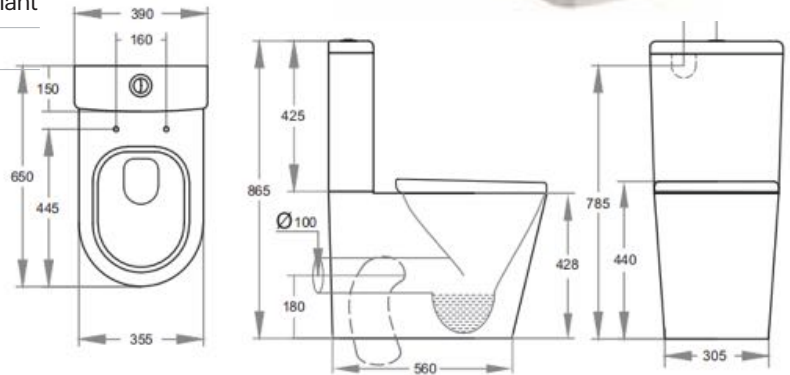

Product Code: 022

Rimless Wall Faced Toilet Suite

Specifications

Recommended Use	Domestic, hotel and commercial
Colour Availability	White
Material	Vitreous China
Toilet Seat	Soft Close
Outlet Type	Universal S & P S Trap Adaptor (supplied)
Water Inlet Position	Back Inlet or Bottom Inlet
Inlet Valve Pressure Rating	500kPa
Pan Fixing	Screwed to the floor using brackets (supplied) and bedded with sealant
S Trap Setout	60-150mm
P Trap Setout	180mm