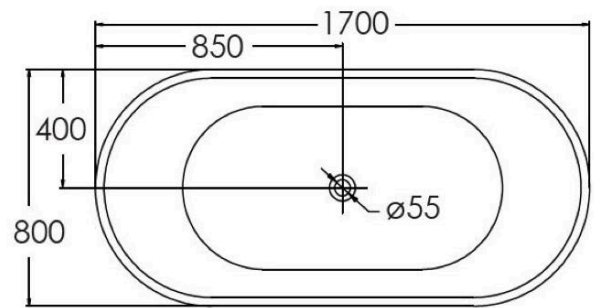

Product Code: 608BS

Round Built In Bath Tub

Specifications

Recommended Use	Domestic, hotel and commercial
Material	Sanitary grade acrylic
Colour	White
Size	1500mm,1700mm
Fixing	Built In
Overflow	Without overflow
Waste	Include