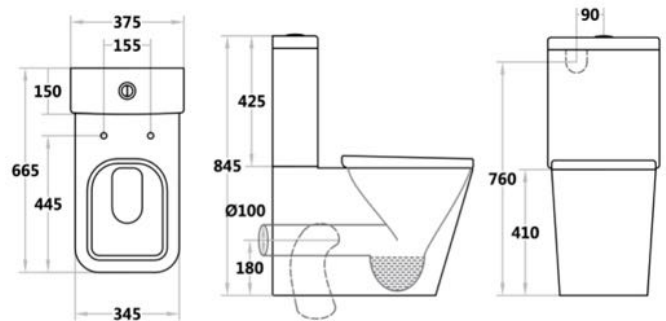

Product Code: 003B

Washdown Wall Faced Toilet Suite

Specifications

Recommended Use	Domestic, hotel and commercial
Colour Availability	Glossy Black
Material	Vitreous China
Toilet Seat	Soft Close
Outlet Type	Universal S & P S Trap Adaptor (supplied)
Water Inlet Position	Back Inlet or Bottom Inlet
Inlet Valve Pressure Rating	500kPa
Pan Fixing	Screwed to the floor using brackets (supplied) and bedded with sealant
S Trap Setout	60-170mm
P Trap Setout	180mm