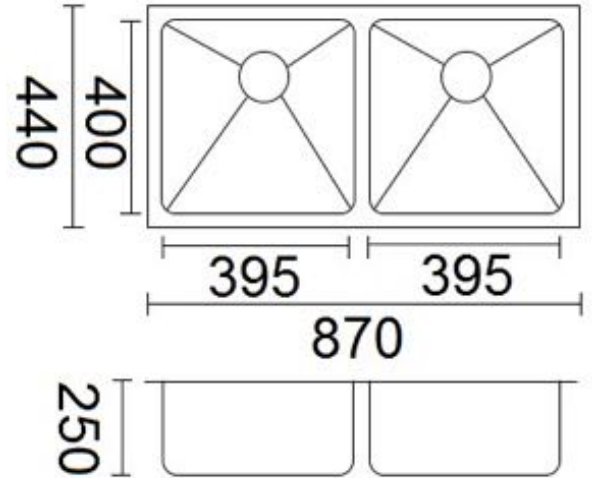

Product Code: CT-8744

Double Bowl Stainless Steel Sink

Specifications

Recommended Use	Domestic, hotel and commercial
Finish Availability	Nano Black, Brush Stainless Steel, Gold, Rose Gold, Brush Gunmetal
Material	304 SS
Thickness	3mm Thickness Edge+1.2mm Thickness Bowl
Sink Installation	Inset / Undermount
Waste Type	Basket Waste
Overflow Configuration	Without Overflow
Sink Formation	Welded
Taphole Configuration	Without Tap Hole
Fixing	Clipping System