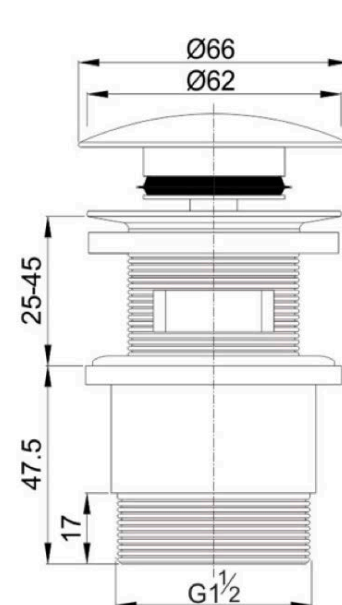

Basin Waste

Specifications

Recommended Use	Domestic, hotel and commercial
Colour Availability	Chrome, Matte Black, Brushed Nickel, Brushed Gold, Brushed Rose Gold, Brushed Gunmetal
Finish	Brushed Gold
Material	Brass