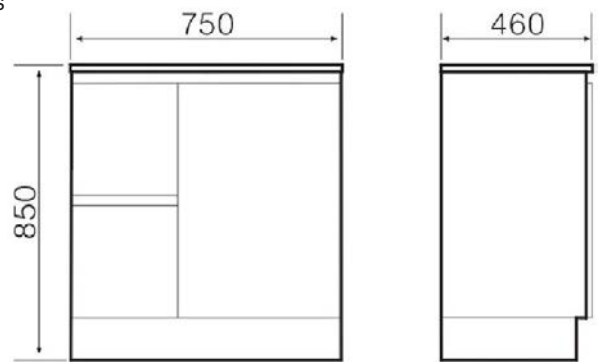

Product Code: 750W

750mm Free Standing Bathroom Vanity

Specifications

Recommended Use	Domestic, hotel and commercial
Vanity Top Material	Stone Top, Ceramic Basin
Vanity Material	MDF
Colour	Dark Wood
Tap Hole	Single tap hole
Handle	Bevel grip finger pull
Doors	Soft close door
Waste	Exclude
Fixing	Bolted/Screwed to the wall (Fixings not included)