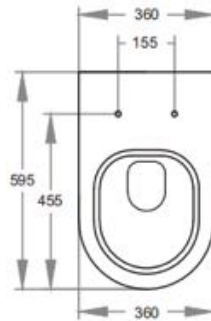

Product Code: 105

Washdown Wall Faced Toilet Pan

Specifications

Recommended Use	Domestic, hotel and commercial
Colour Availability	White
Material	Vitreous China
Toilet Seat	Soft Close
Outlet Type	Universal S & P S Trap Adaptor (supplied)
Inlet Valve Pressure Rating	500kPa
Pan Fixing	Screwed to the floor using brackets (supplied) and bedded with sealant
S Trap Setout	60-150mm
P Trap Setout	180mm