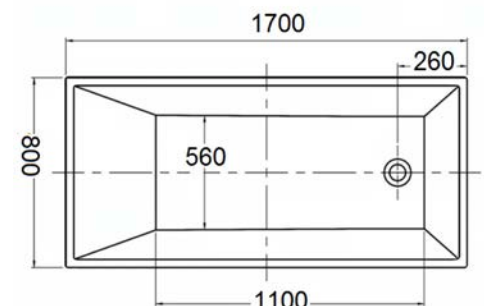

Free Standing Bath Tub

Specifications

Recommended Use	Domestic, hotel and commercial
Material	Sanitary grade acrylic
Colour	White
Size	1700*800*590mm
Fixing	Silicone to floor
Overflow	Without overflow
Waste	Include