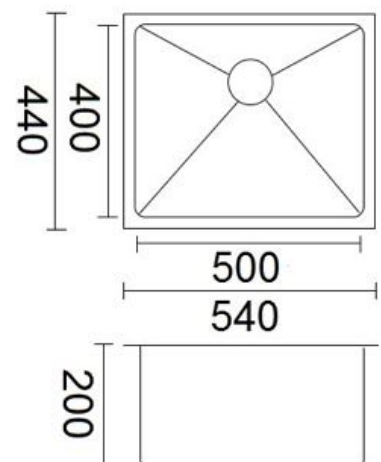

Single Bowl Stainless Steel Sink

Specifications

Recommended Use	Domestic, hotel and commercial
Finish Availability	Nano Black, Brush Stainless Steel, Gold, Rose Gold, Brush Gunmetal
Material	304 SS
Thickness	3mm Thickness Edge+1.2mm Thickness Bowl
Sink Installation	Inset / Undermount
Waste Type	Basket Waste
Overflow Configuration	Without Overflow
Sink Formation	Welded
Taphole Configuration	Without Tap Hole
Fixing	Clipping System