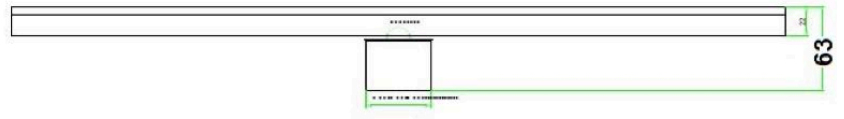

Product Code: 709900

Floor Drain

Specifications

Recommended Use	Domestic, hotel and commercial
Colour Availability	Chrome, Matte Black, Brushed Nickel, Brushed Gold, Brushed Rose Gold, Brushed Gunmetal
Finish	Chrome
Material	304 SS
Length	900*68mm
Diameter Pipe	50mm PVC