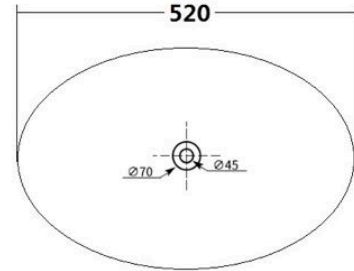

Product Code: 9021M

Art Basin

Specifications

Recommended Use	Domestic, hotel and commercial
Material	Vitreous China
Colour	Glossy White+Yellow Line
Colour Availability	Matte White, Matte Black
Fixing	Waterproof Sealant (not supplied)
Taphole	Without Taphole
Overflow	Without Overflow
Waste	Sold Separately
Tapware	Sold Separately