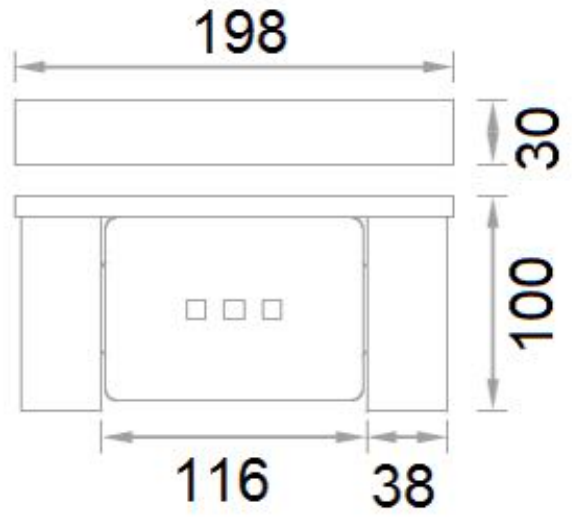

Product Code: 302559