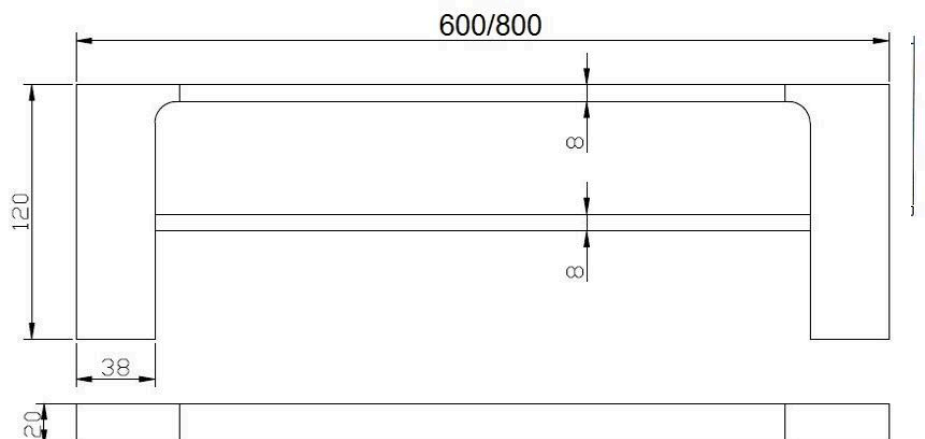

Product Code: HDP602