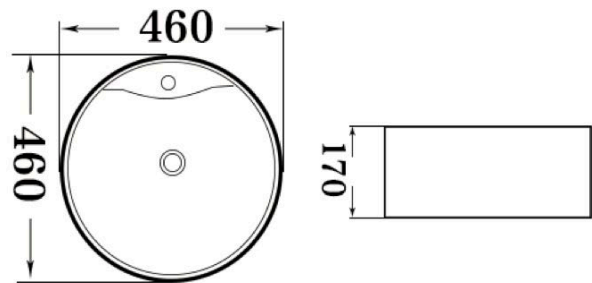

Product Code: 203

Art Basin

Specifications

Recommended Use	Domestic, hotel and commercial
Material	Vitreous China
Colour	Glossy White
Colour Availability	Matte White, Matte Black
Fixing	Waterproof Sealant (not supplied)
Taphole	1 Taphole
Overflow	With Overflow
Waste	Sold Separately
Tapware	Sold Separately