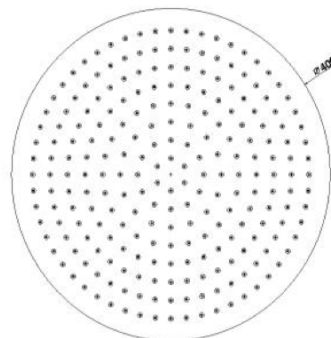

304 SS Shower Head

Specifications

Recommended Use	Domestic, hotel and commercial
Colour	Mirror Polished
Colour Availability	Mirror Polished, Matte Black, Brushed Nickel, Brushed Gold, Brushed Gunmetal, Brushed Rose Gold
Material	304 SS
Size Availability	200mm, 250mm, 300mm, 400mm
Recommended Pressure Range	200 500 kPa
Max Continuous Working Pressure	1000 kPa
Max Continuous Working Temp.	65 C