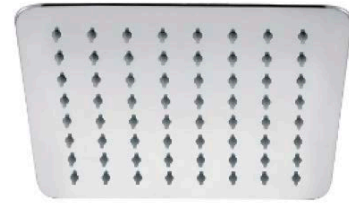

### Specifications

Recommended Use	Domestic, hotel and commercial
Colour	Mirror Polished
Colour Availability	Mirror Polished, Matte Black, Brushed Nickel, Brushed Gold, Brushed Gunmetal, Brushed Rose Gold
Material	304 SS
Size Availability	200*200mm, 250*250mm, 300*300mm, 400*400mm
Recommended Pressure Range	200 500 kPa
Max Continuous Working Pressure	1000 kPa
Max Continuous Working Temp.	65 C