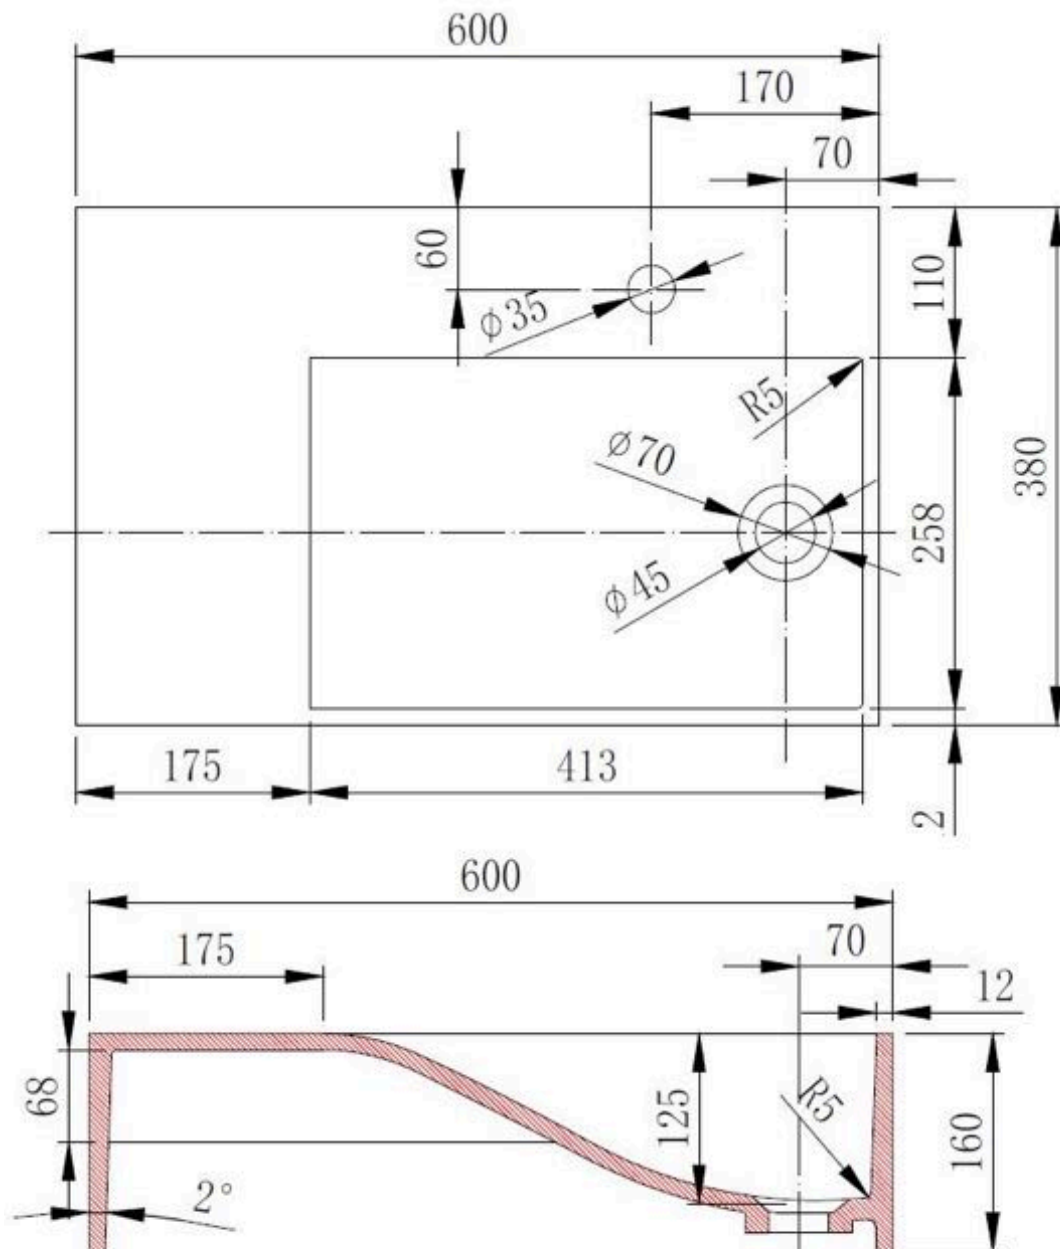

Product Code: 1409-R

Wall Hung Wash Basin

Specifications

Recommended Use	Domestic, hotel and commercial
Material	Solid Surface
Colour	Matte White
Colour Availability	Matte White, Matte Black
Fixing	Include Clips
Taphole	1 Taphole
Overflow	Without Overflow
Waste	Sold Separately
Tapware	Sold Separately