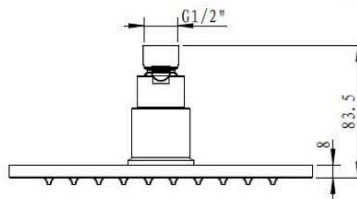

Product Code: 109200 (TBS0801CS)

Brass Shower Head

Specifications

Recommended Use	Domestic, hotel and commercial
Colour	Chrome
Colour Availability	Mirror Polished, Matte Black, Brushed Nickel, Brushed Gold, Brushed Gunmetal, Brushed Rose Gold
Material	Brass
Size Availability	200*200mm, 250*250mm, 300*300mm
Recommended Pressure Range	200 500 kPa
Max Continuous Working Pressure	1000 kPa
Max Continuous Working Temp.	65 C