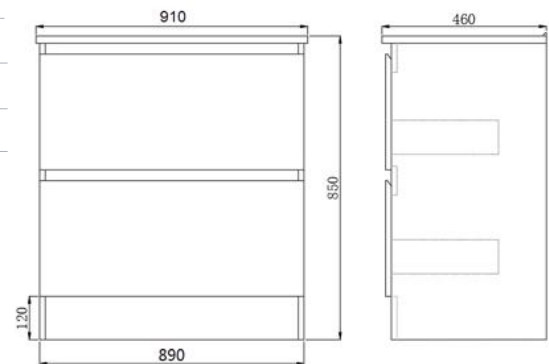

Product Code: 2363A

900mm Free Standing Bathroom Vanity

Specifications

Recommended Use	Domestic, hotel and commercial
Vanity Top Material	Ceramic Top, Ceramic Basin 900mm Free Stading Bathroom Vanity
Vanity Material	MDF
Colour	Light Wood
Tap Hole	Single tap hole
Handle	Bevel grip finger pull
Doors	Soft close door
Waste	Exclude
Fixing	Bolted/Screwed to the wall (Fixings not included)