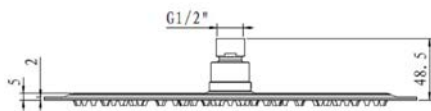

304 SS Shower Head

Specifications

Recommended Use	Domestic, hotel and commercial
Colour	Mirror Polished
Colour Availability	Mirror Polished, Matte Black, Brushed Nickel, Brushed Gold, Brushed Gunmetal, Brushed Rose Gold
Material	304 SS
Size Availability	200mm, 250mm, 300mm, 400mm
Recommended Pressure Range	200 500 kPa
Max Continuous Working Pressure	1000 kPa
Max Continuous Working Temp.	65 C