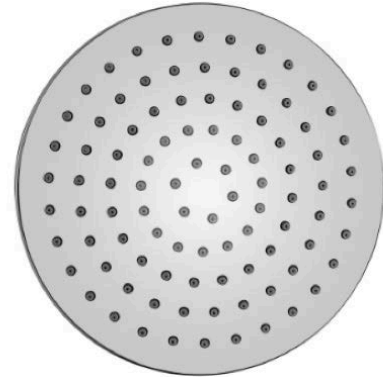

Brass Shower Head

Specifications

Recommended Use	Domestic, hotel and commercial
Colour	Chrome
Colour Availability	Chrome, Matte Black, Brushed Nickel, Brushed Gold, Brushed Gunmetal, Brushed Rose Gold
Material	Brass
Size Availability	200mm,250mm,300mm
Recommended Pressure Range	200 500 kPa
Max Continuous Working Pressure	1000 kPa
Max Continuous Working Temp.	65 C