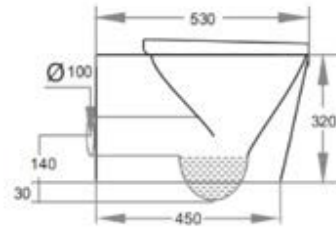

Product Code: 303

Washdown Wall Hung Toilet Pan

Specifications

Recommended Use	Domestic, hotel and commercial
Colour Availability	White
Material	Vitreous China
Toilet Seat	Soft Close
Outlet Type	P Trap Only
Inlet Valve Pressure Rating	500kPa
Pan Fixing	To wall using solid or cavity wall brackets (not supplied)
Cistern Fixing	For use with in wall cistern or flush valve (sold separately)
P Trap Setout	180mm