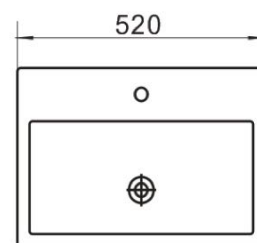

Semi Recessed Basin

Specifications

Recommended Use	Domestic, hotel and commercial
Material	Vitreous China
Colour	Glossy White
Colour Availability	Matte White, Matte Black
Fixing	To counter top using flexible sealant (not supplied)
Taphole	1 Taphole
Overflow	With Overflow
Waste	Sold Separately
Tapware	Sold Separately