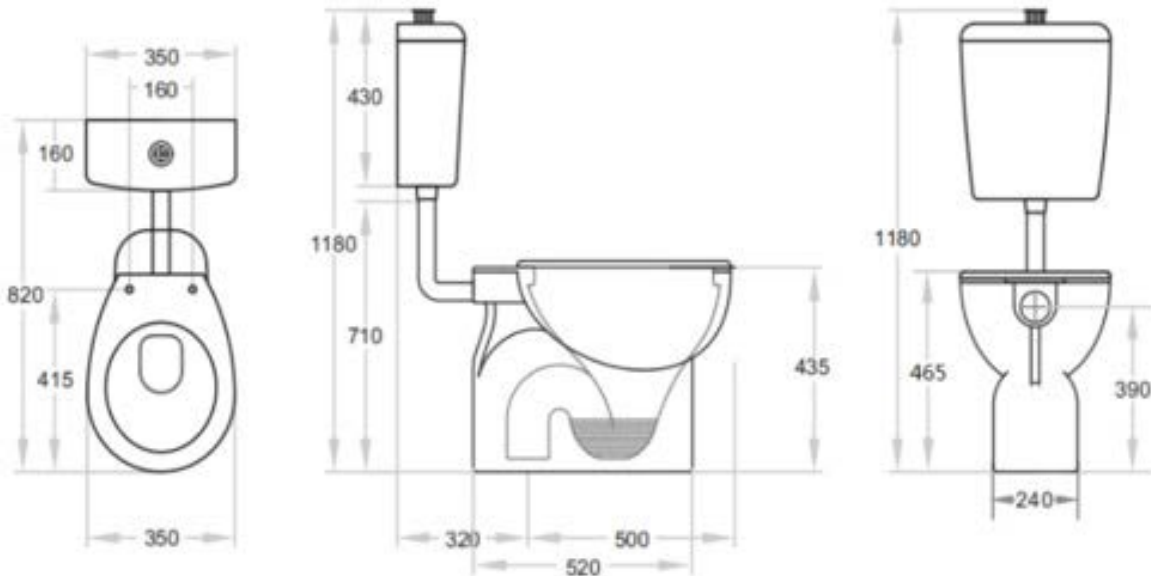

Product Code: 024

Washdown Disabled Toilet Suite

Specifications

Recommended Use	Domestic, hotel and commercial
Colour Availability	White
Material	Vitreous China
Toilet Seat	Care seat (single flap)
Water Inlet Position	Bottom Inlet
Inlet Valve Pressure Rating	500kPa
Pan Fixing	Screwed to the floor using brackets (supplied) and bedded with sealant
S Trap Setout	290mm