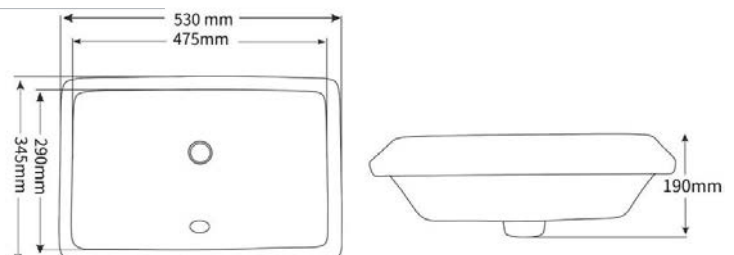

Art Basin

Specifications

Recommended Use	Domestic, hotel and commercial
Material	Vitreous China
Colour	Glossy White+Grey Line
Colour Availability	Matte White, Matte Black
Fixing	Waterproof Sealant (not supplied)
Taphole	No Taphole
Overflow	With Overflow
Waste	Sold Separately
Tapware	Sold Separately