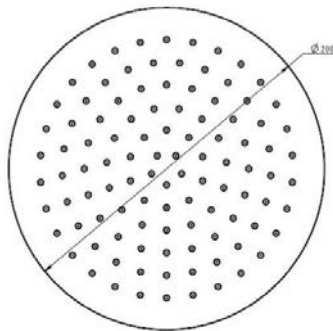

Brass Shower Head

Specifications

Recommended Use	Domestic, hotel and commercial
Colour	Chrome
Colour Availability	Chrome, Matte Black, Brushed Nickel, Brushed Gold, Brushed Gunmetal, Brushed Rose Gold
Material	Brass
Size Availability	200mm,250mm,300mm
Recommended Pressure Range	200 500 kPa
Max Continuous Working Pressure	1000 kPa
Max Continuous Working Temp.	65 C