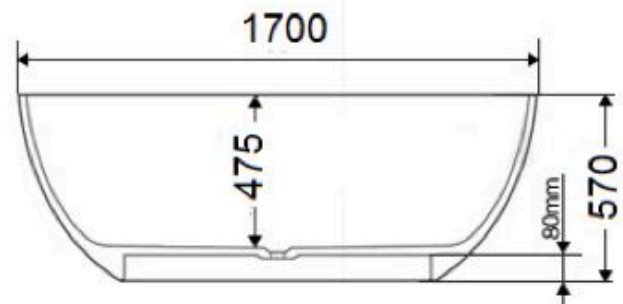

Product Code: YG9838

Free Standing Bath Tub

Specifications

Recommended Use	Domestic, hotel and commercial
Material	Solid Surface
Colour	White
Size	1500mm,1700mm
Fixing	Silicone to floor
Overflow	Without overflow
Waste	Include