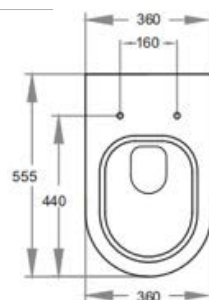

Washdown Wall Hung Toilet Pan

Specifications

Recommended Use	Domestic, hotel and commercial
Colour Availability	White
Material	Vitreous China
Toilet Seat	Soft Close
Outlet Type	P Trap Only
Inlet Valve Pressure Rating	500kPa
Pan Fixing	To wall using solid or cavity wall brackets (not supplied)
Cistern Fixing	For use with in wall cistern or flush valve (sold separately)
P Trap Setout	180mm