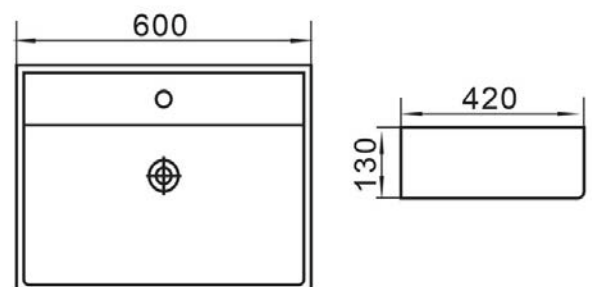

Art Basin

Specifications

Recommended Use	Domestic, hotel and commercial
Material	Vitreous China
Colour	Grey
Colour Availability	Glossy White, Matte Black
Fixing	Waterproof Sealant (not supplied)
Taphole	1 Taphole
Overflow	With Overflow
Waste	Sold Separately
Tapware	Sold Separately