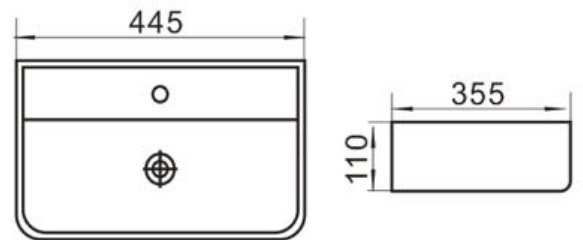

Product Code: 9296

Wall Hung Wash Basin

Specifications

Recommended Use	Domestic, hotel and commercial
Material	Vitreous China
Colour	Glossy White
Colour Availability	Matte White, Matte Black
Fixing	Include Clips
Taphole	1 Taphole
Overflow	Without Overflow
Waste	Sold Separately
Tapware	Sold Separately