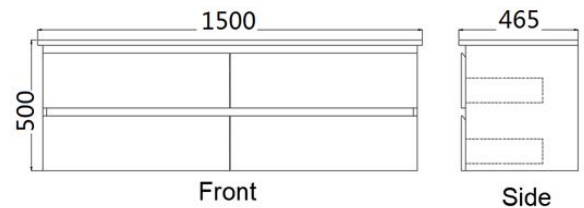

Product Code: 2265A

1500mm Wall Hung Bathroom Vanity

Specifications

Recommended Use	Domestic, hotel and commercial
Vanity Top Material	Stone Top, Ceramic Basin
Vanity Material	MDF
Colour	White
Tap Hole	Double tap holes
Handle	Bevel grip finger pull
Doors	Soft close door
Waste	Exclude
Fixing	Bolted/Screwed to the wall