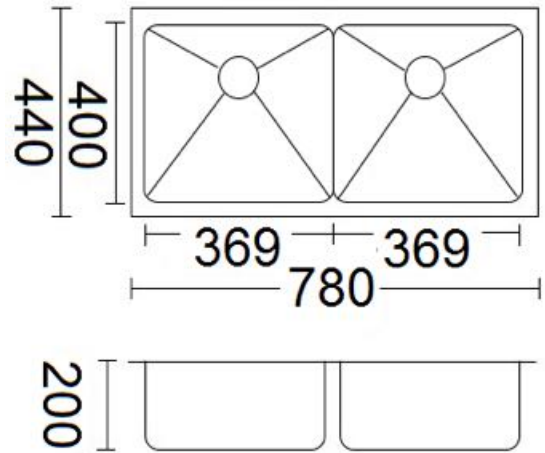

Product Code: CT-7845DBK

Double Bowl Stainless Steel Sink

Specifications

Recommended Use	Domestic, hotel and commercial
Finish Availability	Nano Black, Brush Stainless Steel, Gold, Rose Gold, Brush Gunmetal
Material	304 SS
Thickness	3mm Thickness Edge+1.2mm Thickness Bowl
Sink Installation	Inset / Undermount
Waste Type	Basket Waste
Overflow Configuration	Without Overflow
Sink Formation	Welded
Taphole Configuration	Without Tap Hole
Fixing	Clipping System