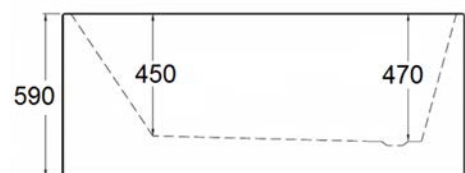

Free Standing Bath Tub

Specifications

Recommended Use	Domestic, hotel and commercial
Material	Sanitary grade acrylic
Colour	White
Size	1700*800*590mm
Fixing	Silicone to floor
Overflow	Without overflow
Waste	Include