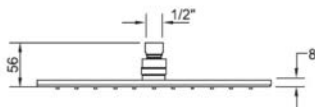

Product Code: 109200 (TBS0801CS)

Brass Shower Head

Specifications

Recommended Use	Domestic, hotel and commercial
Colour	Chrome
Colour Availability	Mirror Polished, Matte Black, Brushed Nickel, Brushed Gold, Brushed Gunmetal, Brushed Rose Gold
Material	Brass
Size Availability	200*200mm, 250*250mm, 300*300mm
Recommended Pressure Range	200 500 kPa
Max Continuous Working Pressure	1000 kPa
Max Continuous Working Temp.	65 C