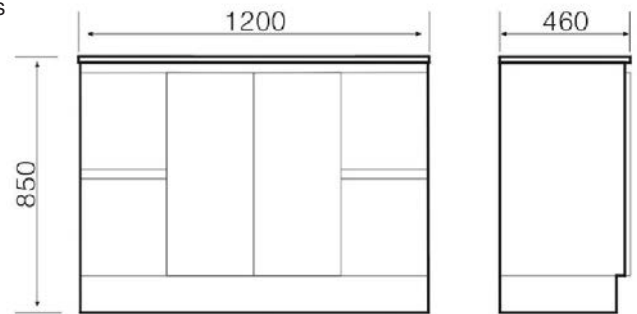

Product Code: 1200W

1200mm Free Standing Bathroom Vanity

Specifications

Recommended Use	Domestic, hotel and commercial
Vanity Top Material	Stone Top, Ceramic Basin
Vanity Material	MDF
Colour	Dark Wood
Tap Hole	Single tap hole
Handle	Bevel grip finger pull
Doors	Soft close door
Waste	Exclude
Fixing	Bolted/Screwed to the wall (Fixings not included)