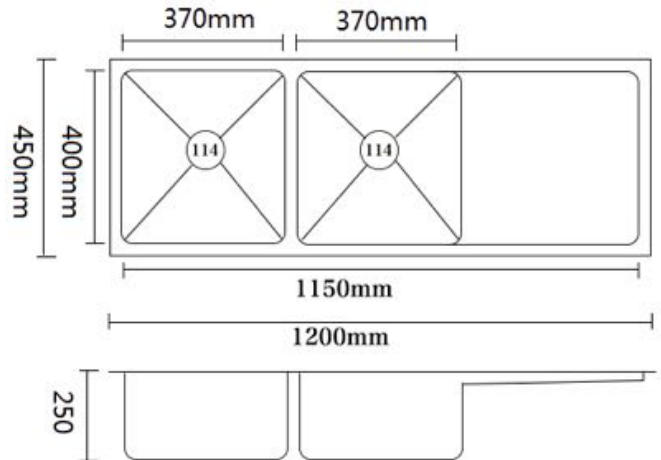

Product Code: CT-12045

Double Bowl Stainless Steel Sink

Specifications

Recommended Use	Domestic, hotel and commercial
Finish Availability	Nano Black, Brush Stainless Steel, Gold, Rose Gold, Brush Gunmetal
Material	304 SS
Thickness	3mm Thickness Edge+1.2mm Thickness Bowl
Sink Installation	Inset / Undermount
Waste Type	Basket Waste
Overflow Configuration	Without Overflow
Sink Formation	Welded
Taphole Configuration	Without Tap Hole
Fixing	Clipping System