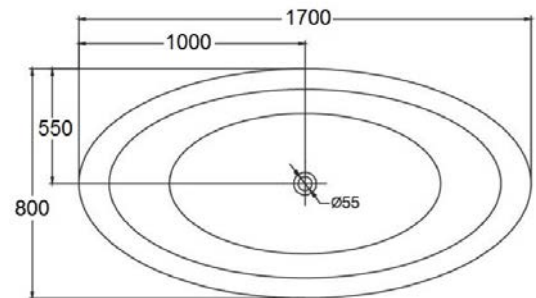

Product Code: 638

Free Standing Bath Tub

Specifications

Recommended Use	Domestic, hotel and commercial
Material	Sanitary grade acrylic
Colour	White
Size	1700*800*800mm
Fixing	Silicone to floor
Overflow	Without overflow
Waste	Include