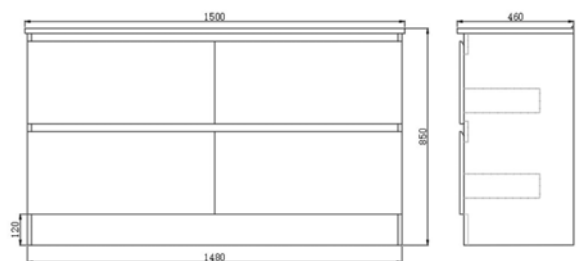

1500mm Free Standing Bathroom Vanity

Specifications

Recommended Use	Domestic, hotel and commercial
Vanity Top Material	Stone Top, Ceramic Basin
Vanity Material	MDF
Colour	Light Wood
Tap Hole	Double tap holes
Handle	Bevel grip finger pull
Doors	Soft close door
Waste	Exclude
Fixing	Bolted/Screwed to the wall (Fixings not included)