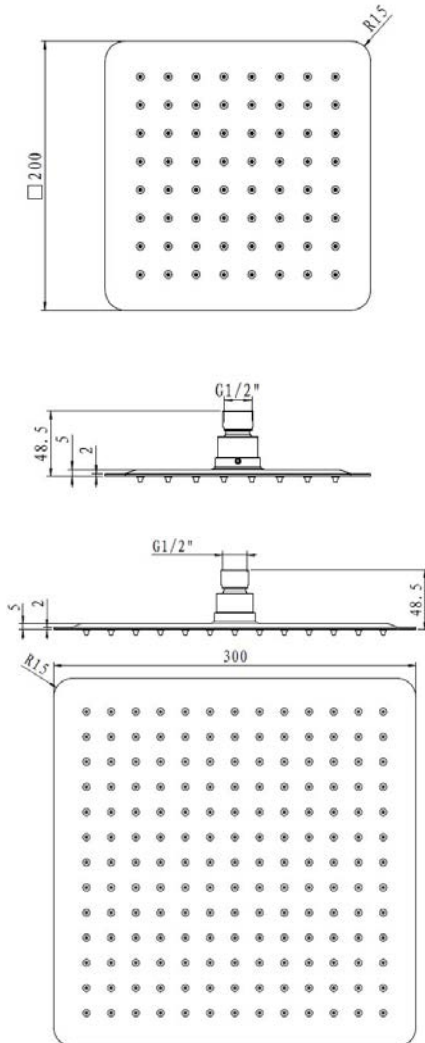

### Specifications

Recommended Use	Domestic, hotel and commercial
Colour	Mirror Polished
Colour Availability	Mirror Polished, Matte Black, Brushed Nickel, Brushed Gold, Brushed Gunmetal, Brushed Rose Gold
Material	304 SS
Size Availability	200*200mm, 250*250mm, 300*300mm, 400*400mm
Recommended Pressure Range	200 500 kPa
Max Continuous Working Pressure	1000 kPa
Max Continuous Working Temp.	65 C