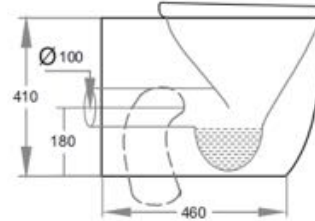

Product Code: 105

Washdown Wall Faced Toilet Pan

Specifications

Recommended Use	Domestic, hotel and commercial
Colour Availability	White
Material	Vitreous China
Toilet Seat	Soft Close
Outlet Type	Universal S & P S Trap Adaptor (supplied)
Inlet Valve Pressure Rating	500kPa
Pan Fixing	Screwed to the floor using brackets (supplied) and bedded with sealant
S Trap Setout	60-150mm
P Trap Setout	180mm