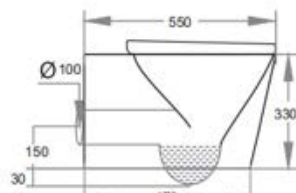

Washdown Wall Hung Toilet Pan

Specifications

Recommended Use	Domestic, hotel and commercial
Colour Availability	White
Material	Vitreous China
Toilet Seat	Soft Close
Outlet Type	P Trap Only
Inlet Valve Pressure Rating	500kPa
Pan Fixing	To wall using solid or cavity wall brackets (not supplied)
Cistern Fixing	For use with in wall cistern or flush valve (sold separately)
P Trap Setout	180mm